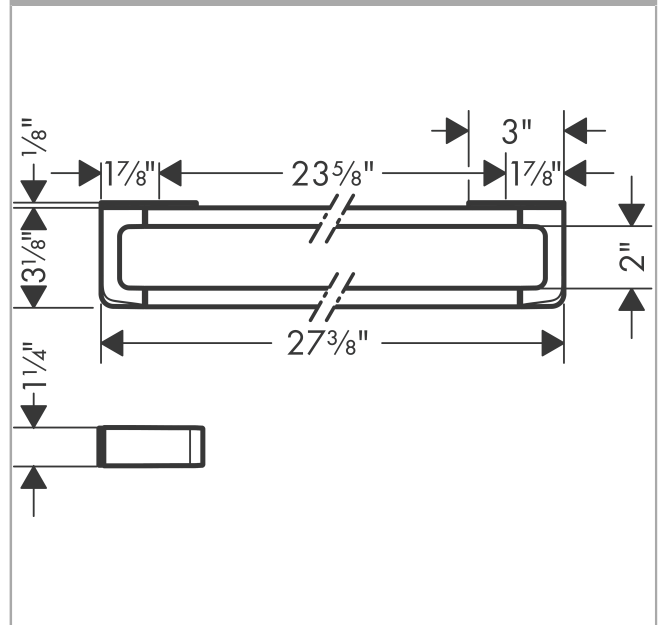

AXOR Universal Softsquare

Towel Bar 24"

Finish: **chrome** Part no. : **42832000**

Description

Features

- Wall-mounted
- Metal
- Metal holder
- Fixed
- With mounting material
- Diameter of drilled hole: 0.23"
- Serves as a towel bar and rail for additional accessories (requires # 42870XXX Modular Adaptor Set)
- Concealed fastening

Item details

List Price \$ 478.00

Compliance / Sustainability

Product image

Scale drawing

AXOR Universal Softsquare
Towel Bar 24"
 Finish: **chrome** Part no. : **42832000**

Exploded drawing

Year of production: >11/14

AXOR Universal Softsquare
Towel Bar 24"
 Finish: **chrome** Part no. : **42832000**

Spare parts list

Year of production: >11/14

Pos.	Description	Part no.	Price	PU
1	mounting set	92841000	-	1
2	tile-matching-disk 7 mm	92406000	-	1
3	cover	92434000	-	1
4	excentric socket	97604000	-	1
a	set of adapters	42870000	-	1
b	set of covers	42871000	-	1
c	mounting kit for two-sided glass montage	42841000	-	1