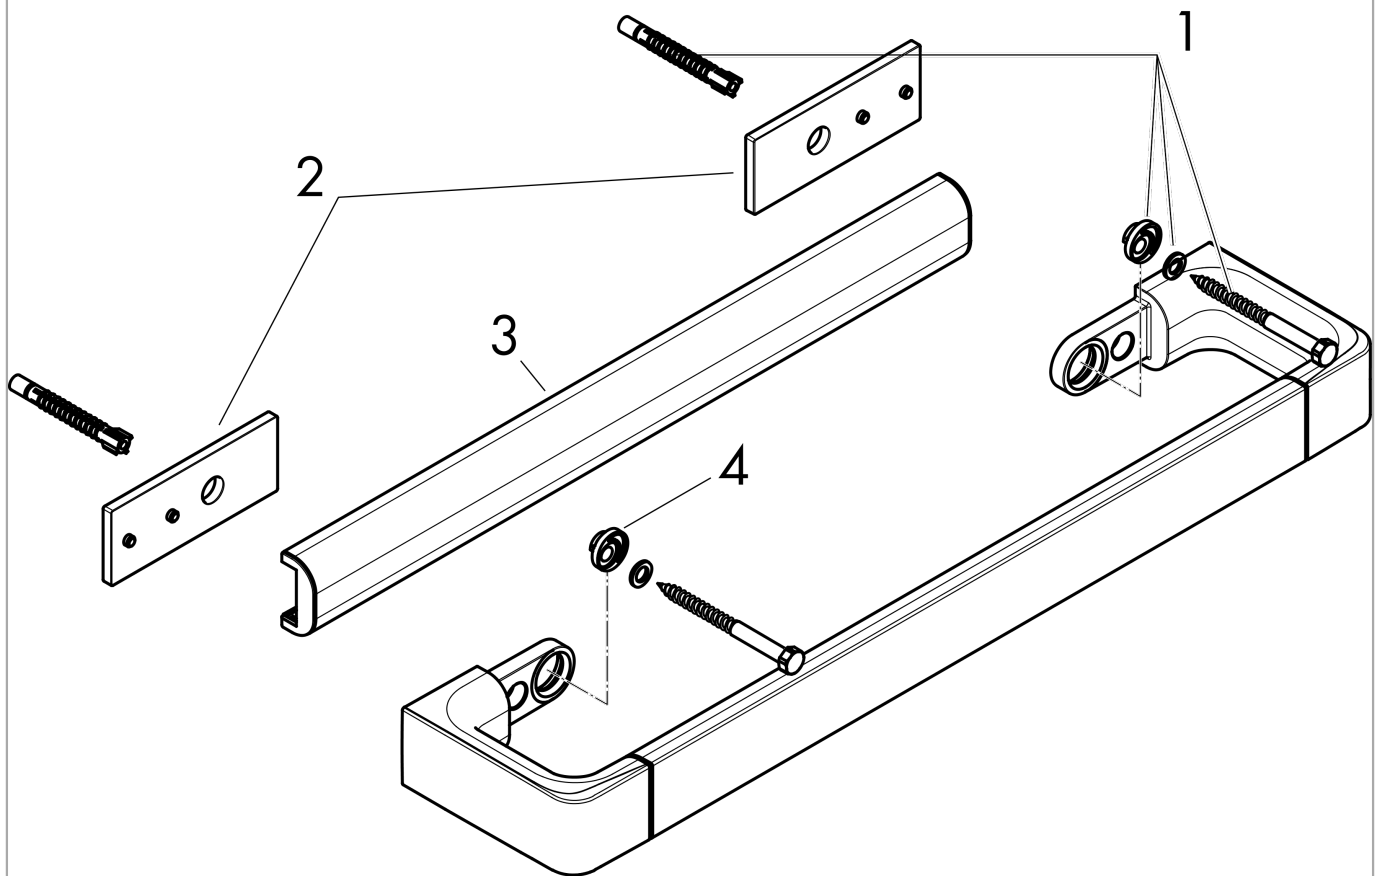

AXOR Universal Softsquare

Towel Bar 24"

Finish: **chrome** Part no. : **42832000**

Description

Features

- Wall-mounted
- Metal
- Metal holder
- Fixed
- With mounting material
- Diameter of drilled hole: 0.23"
- Serves as a towel bar and rail for additional accessories (requires # 42870XXX Modular Adaptor Set)
- Concealed fastening

Item details

List Price \$ 478.00

Compliance / Sustainability

Product image

Scale drawing

AXOR Universal Softsquare
Towel Bar 24"
 Finish: **chrome** Part no. : **42832000**

Exploded drawing

Year of production: >11/14

AXOR Universal Softsquare
Towel Bar 24"
 Finish: **chrome** Part no. : **42832000**

Spare parts list

Year of production: >11/14

Pos.	Description	Part no.	Price	PU
1	mounting set	92841000	-	1
2	tile-matching-disk 7 mm	92406000	-	1
3	cover	92434000	-	1
4	excentric socket	97604000	-	1
a	set of adapters	42870000	-	1
b	set of covers	42871000	-	1
c	mounting kit for two-sided glass montage	42841000	-	1