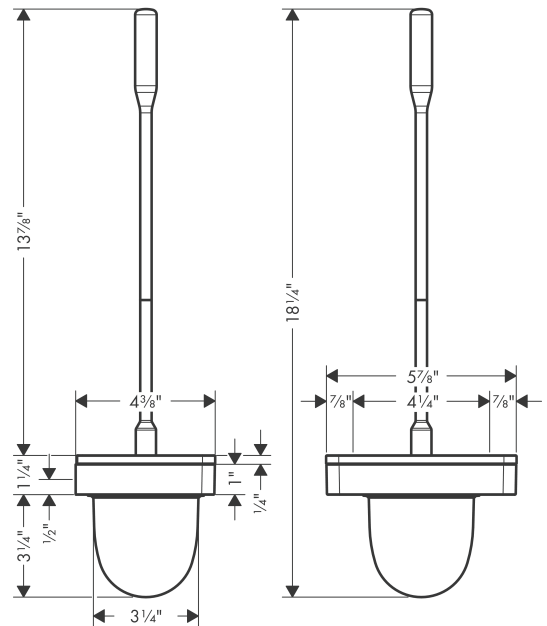

**AXOR Universal Softsquare
Toilet Brush with Holder, Wall-Mounted**
Finish: **chrome** Part no. : **42835000**

Description

Features

- Wall-mounted
- Metal, Glass
- Material recess: Glass
- With removable insert
- With mounting material
- Concealed fastening
- Diameter of drilled hole: 0.23"

Item details

List Price \$ 376.00

Compliance / Sustainability

Product image

Scale drawing

AXOR Universal Softsquare
Toilet Brush with Holder, Wall-Mounted
 Finish: **chrome** Part no. : **42835000**

Exploded drawing

Year of production: >11/14

AXOR Universal Softsquare
Toilet Brush with Holder, Wall-Mounted
 Finish: **chrome** Part no. : **42835000**

Spare parts list

Year of production: >11/14

Pos.	Description	Part no.	Price	PU
1	stick with brush	92439000	-	1
2	WC-brush white Ø 66 mm	40088000	-	1
3	cup on its own	92438000	-	1
4	support element	92426000	-	1
5	mounting set	92841000	-	1
6	excentric socket	97604000	-	1
a	set of adapters	42870000	-	1