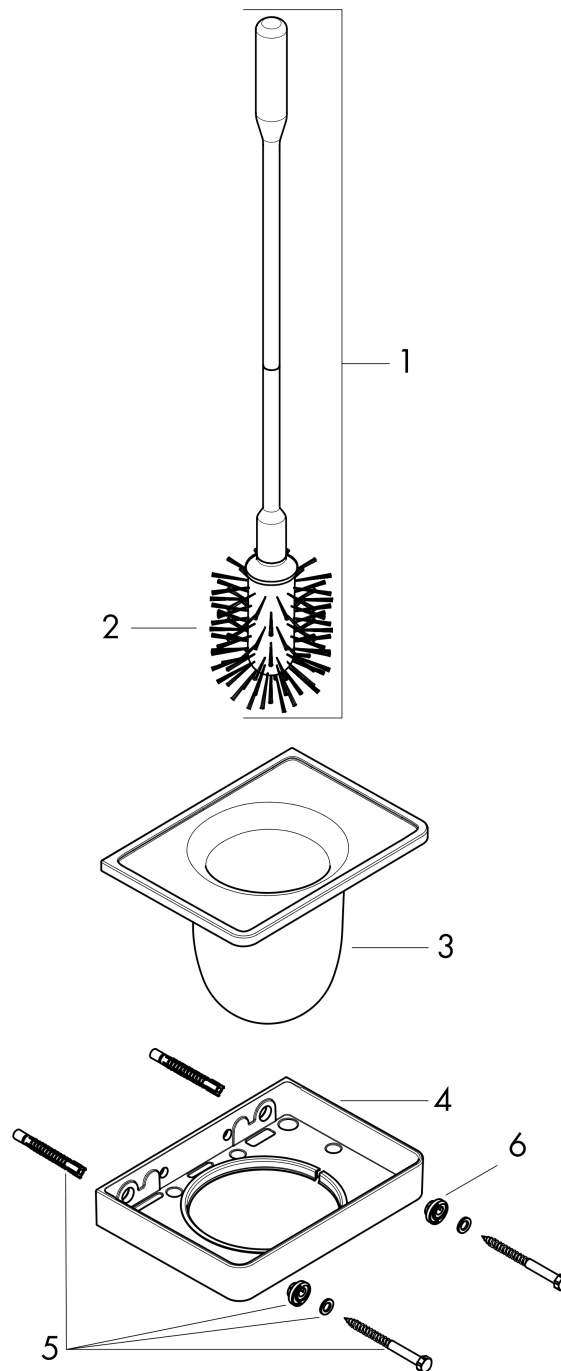

**AXOR Universal Softsquare
Toilet Brush with Holder, Wall-Mounted**
Finish: **chrome** Part no. : **42835000**

Description

Features

- Wall-mounted
- Metal, Glass
- Material recess: Glass
- With removable insert
- With mounting material
- Concealed fastening
- Diameter of drilled hole: 0.23"

Item details

List Price \$ 376.00

Compliance / Sustainability

Product image

Scale drawing

AXOR Universal Softsquare
Toilet Brush with Holder, Wall-Mounted
 Finish: **chrome** Part no. : **42835000**

Exploded drawing

Year of production: >11/14

AXOR Universal Softsquare
Toilet Brush with Holder, Wall-Mounted
 Finish: **chrome** Part no. : **42835000**

Spare parts list

Year of production: >11/14

Pos.	Description	Part no.	Price	PU
1	stick with brush	92439000	-	1
2	WC-brush white Ø 66 mm	40088000	-	1
3	cup on its own	92438000	-	1
4	support element	92426000	-	1
5	mounting set	92841000	-	1
6	excentric socket	97604000	-	1
a	set of adapters	42870000	-	1