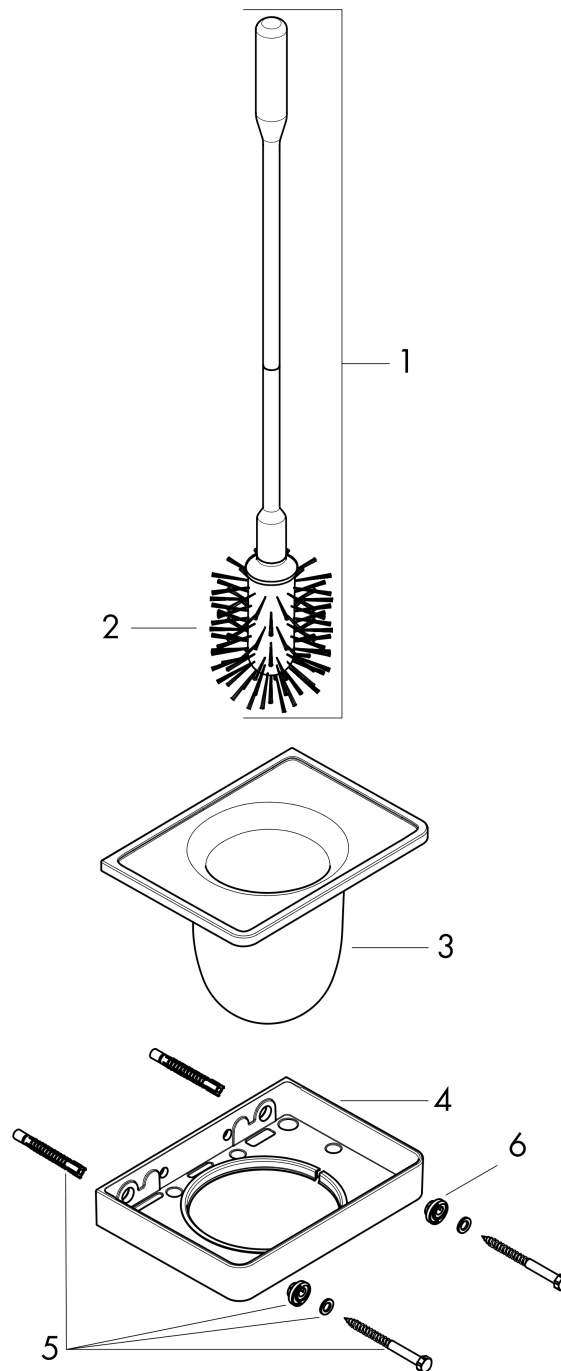

**AXOR Universal Softsquare
Toilet Brush with Holder, Wall-Mounted**
Finish: **brushed nickel** Part no. : **42835820**

Description

Features

- Wall-mounted
- Metal, Glass
- Material recess: Glass
- With removable insert
- With mounting material
- Concealed fastening
- Diameter of drilled hole: 0.23"

Item details

List Price \$ 497.00

Compliance / Sustainability

Product image

Scale drawing

AXOR Universal Softsquare
Toilet Brush with Holder, Wall-Mounted
 Finish: brushed nickel Part no. : 42835820

Exploded drawing

Year of production: 02/16 - 07/21

AXOR Universal Softsquare
Toilet Brush with Holder, Wall-Mounted
 Finish: **brushed nickel** Part no. : **42835820**

Spare parts list

Year of production: **02/16 - 07/21**

Pos.	Description	Part no.	Price	PU
1	stick with brush	92439820	-	1
2	WC-brush white Ø 66 mm	40088000	-	1
3	cup on its own	92438000	-	1
4	support element	92426820	-	1
5	mounting set	92841000	-	1
6	excentric socket	97604000	-	1
a	set of adapters	42870000	-	1
b	set of covers	42871820	-	1
c	mounting kit for two-sided glass montage	42841000	-	1