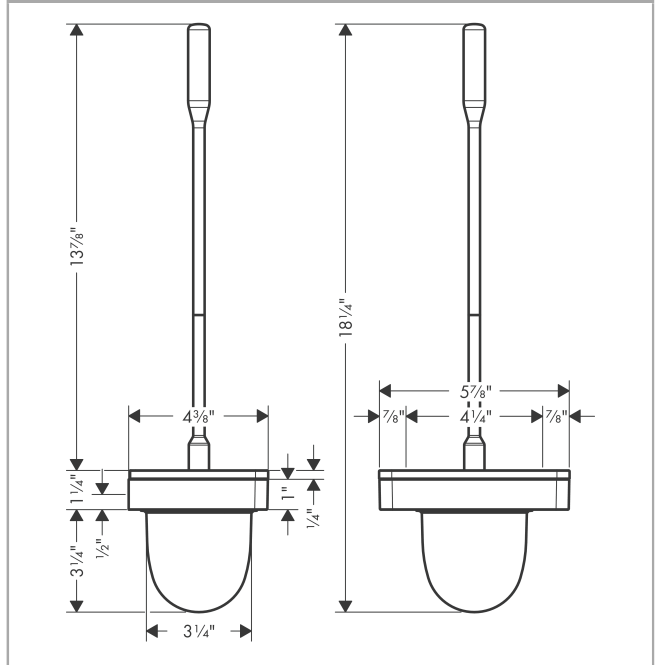

**AXOR Universal Softsquare
Toilet Brush with Holder, Wall-Mounted**
Finish: **brushed nickel** Part no. : **42835820**

Description

Features

- Wall-mounted
- Metal, Glass
- Material recess: Glass
- With removable insert
- With mounting material
- Concealed fastening
- Diameter of drilled hole: 0.23"

Item details

List Price \$ 497.00

Compliance / Sustainability

Product image

Scale drawing

AXOR Universal Softsquare
Toilet Brush with Holder, Wall-Mounted
 Finish: brushed nickel Part no. : 42835820

Exploded drawing

Year of production: 02/16 - 07/21

AXOR Universal Softsquare
Toilet Brush with Holder, Wall-Mounted
 Finish: **brushed nickel** Part no. : **42835820**

Spare parts list

Year of production: **02/16 - 07/21**

Pos.	Description	Part no.	Price	PU
1	stick with brush	92439820	-	1
2	WC-brush white Ø 66 mm	40088000	-	1
3	cup on its own	92438000	-	1
4	support element	92426820	-	1
5	mounting set	92841000	-	1
6	excentric socket	97604000	-	1
a	set of adapters	42870000	-	1
b	set of covers	42871820	-	1
c	mounting kit for two-sided glass montage	42841000	-	1