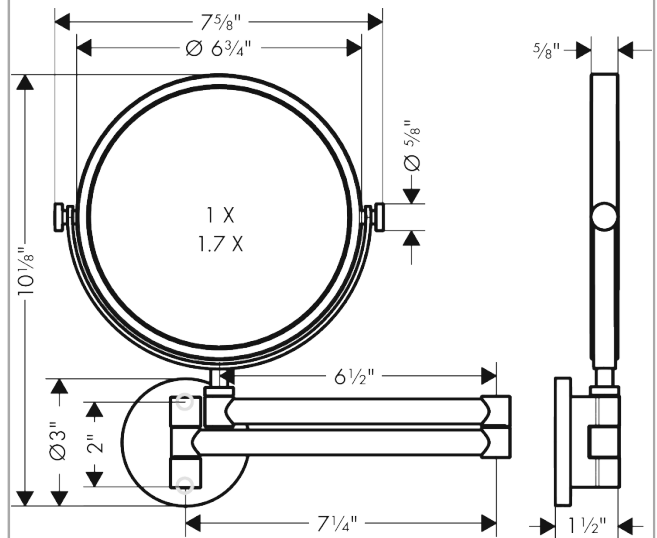

**AXOR Universal Circular  
Shaving Mirror**

Finish: **brushed black chrome** Part no. : **42849340**

**Description**

**Features**

- Mirror Glass
- Material frame: Metal
- Arms swivel independently
- With mounting material
- Concealed fastening
- Drilling distance: 2"
- Diameter of drilled hole: 0.23"
- Wall-mounted

**Item details**

List Price \$ 844.00

**Compliance / Sustainability**

**Product image**

**Scale drawing**

AXOR Universal Circular  
 Shaving Mirror  
 Finish: brushed black chrome Part no. : 42849340

Exploded drawing

Year of production: >04/22

**AXOR Universal Circular**

**Shaving Mirror**

Finish: **brushed black chrome** Part no. : **42849340**

**Spare parts list**

Year of production: >04/22

Pos.	Description	Part no.	Price	PU
1	mounting set	96179000	-	1
2	support element	94430000	-	1
3	mirror	98729340	-	1
4	O-ring 4x1,5	93463000	-	1
5	hollow set screw M4x5	98731000	-	1