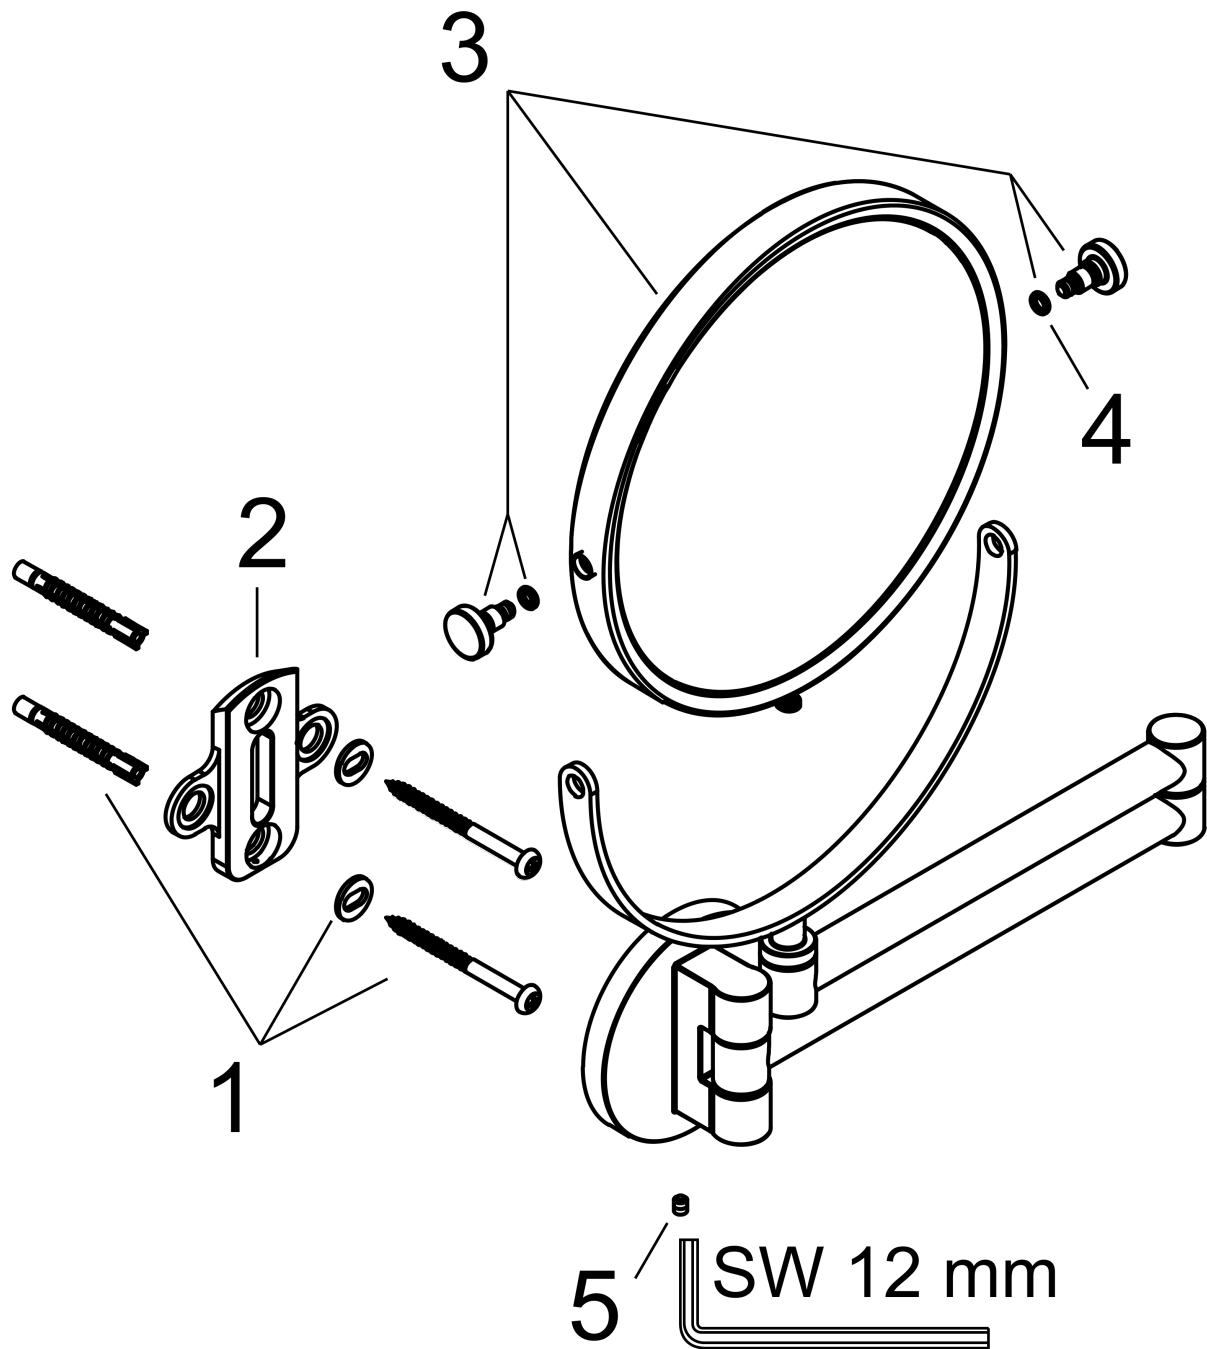

**AXOR Universal Circular  
Shaving Mirror**

Finish: **brushed black chrome** Part no. : **42849340**

**Description**

**Features**

- Mirror Glass
- Material frame: Metal
- Arms swivel independently
- With mounting material
- Concealed fastening
- Drilling distance: 2"
- Diameter of drilled hole: 0.23"
- Wall-mounted

**Item details**

List Price \$ 844.00

**Compliance / Sustainability**

**Product image**

**Scale drawing**

AXOR Universal Circular  
 Shaving Mirror  
 Finish: brushed black chrome Part no. : 42849340

Exploded drawing

Year of production: >04/22

**AXOR Universal Circular**

**Shaving Mirror**

Finish: **brushed black chrome** Part no. : **42849340**

**Spare parts list**

Year of production: >04/22

Pos.	Description	Part no.	Price	PU
1	mounting set	96179000	-	1
2	support element	94430000	-	1
3	mirror	98729340	-	1
4	O-ring 4x1,5	93463000	-	1
5	hollow set screw M4x5	98731000	-	1