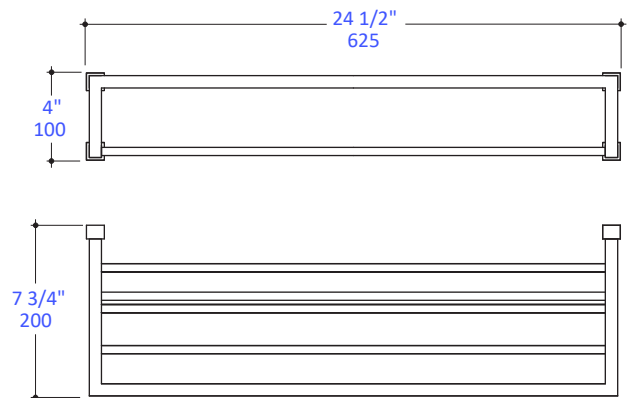

Features:

- Wall-mount towel shelf with built-in towel bar
- Includes mounting hardware
- Stainless steel construction

Finish Options:

- 10 - Polished Stainless Steel
- 21 - Brushed Stainless Steel
- 44 - Matte Black
- MW - Matte White
- BPW - Brass Powder Coated

LACAVA reserves the right to revise any dimension or information on this sheet without notice. Dimensions are nominal and may vary within an industry accepted tolerance of 1/4". Drawings provided herein are meant to give the user an idea of the product and are not made to scale. Location of plumbing is meant for reference, your specific application may vary.