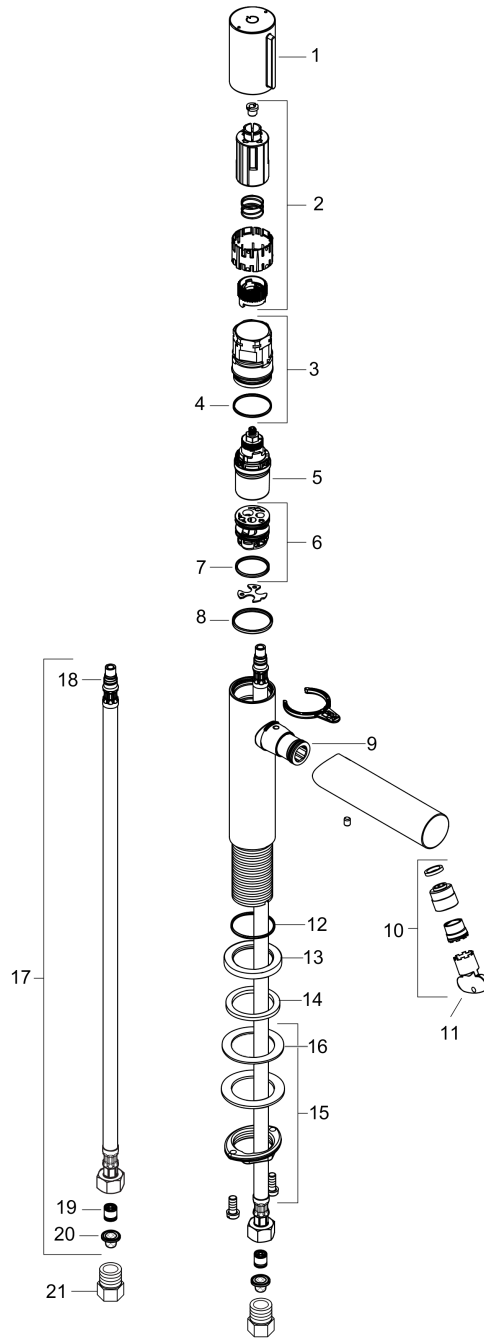

AXOR Uno
Single-Hole Faucet Select 260, 1.2 GPM, without Pop-up Drain
 Finish: **chrome** Part no. : **45014001**

Description

Features

- Handle variant: Cylinder
- Spray modes: Laminar spray
- Max. flow: 1.2 GPM (4.5 L/Min)
- Select cartridge for easy, intuitive operation: Push handle to turn water on and off, and turn to adjust temperature

Item details

List Price \$ 873.00

Technology

Compliance / Sustainability

Product image

Scale drawing

AXOR Uno
Single-Hole Faucet Select 260, 1.2 GPM, without Pop-up Drain
 Finish: **chrome** Part no. : **45014001**

Exploded drawing

Year of production: >04/20

AXOR Uno
Single-Hole Faucet Select 260, 1.2 GPM, without Pop-up Drain
 Finish: **chrome** Part no. : **45014001**

Spare parts list

Year of production: >04/20

Pos.	Description	Part no.	Price	PU
1	handle	92897000	-	1
2	adapter for handle	92526000	-	1
3	nut	92528000	-	1
4	O-ring 27x1,5	92527000	-	1
5	cartridge, assy	92529000	-	1
6	adapter for cartridge	98866000	-	1
7	O-ring 23x2	98398000	-	1
8	O-Ring 28x2	98194000	-	1
9	O-ring 16x2	98133000	-	1
10	aerator laminar M16,5x1 (4,5 l/min)	92876000	-	1
11	special tool	98987000	-	1
12	O-ring 30x1,5	98433000	-	1
13	escutcheon Ø 46 mm	95268000	-	1
14	flat seal	98749000	-	1
15	fixing set (Ø 32)	13961000	-	1
16	lever collar	97548000	-	1
17	connection hose 900 mm M8x0,75 G3/8	95372000	-	1
18	O-ring 7x1,5	98422000	-	1
19	non return valve DW 10	96456000	-	1
20	filter	92532000	-	1
21	adapter for connection hose	88802000	-	1