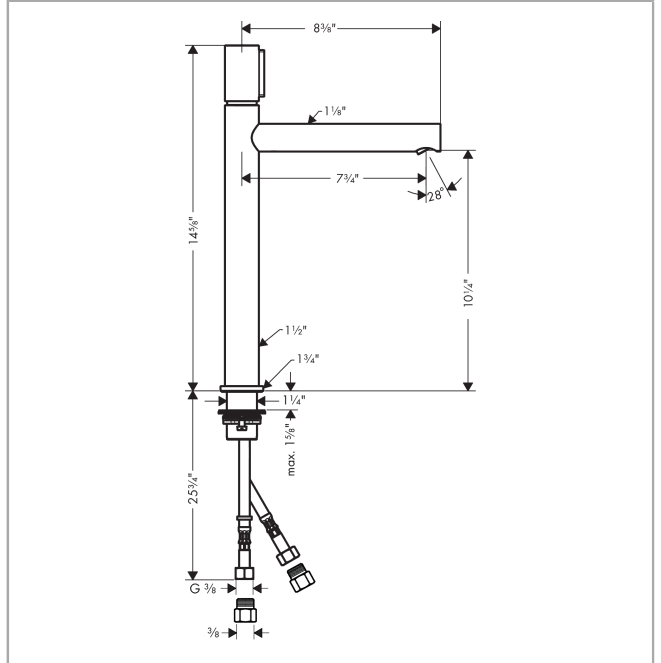

AXOR Uno
Single-Hole Faucet Select 260, 1.2 GPM, without Pop-up Drain
 Finish: **chrome** Part no. : **45014001**

Description

Features

- Handle variant: Cylinder
- Spray modes: Laminar spray
- Max. flow: 1.2 GPM (4.5 L/Min)
- Select cartridge for easy, intuitive operation: Push handle to turn water on and off, and turn to adjust temperature

Item details

List Price \$ 873.00

Technology

Compliance / Sustainability

Product image

Scale drawing

AXOR Uno
Single-Hole Faucet Select 260, 1.2 GPM, without Pop-up Drain
 Finish: **chrome** Part no. : **45014001**

Exploded drawing

Year of production: >04/20

AXOR Uno
Single-Hole Faucet Select 260, 1.2 GPM, without Pop-up Drain
 Finish: **chrome** Part no. : **45014001**

Spare parts list

Year of production: >04/20

Pos.	Description	Part no.	Price	PU
1	handle	92897000	-	1
2	adapter for handle	92526000	-	1
3	nut	92528000	-	1
4	O-ring 27x1,5	92527000	-	1
5	cartridge, assy	92529000	-	1
6	adapter for cartridge	98866000	-	1
7	O-ring 23x2	98398000	-	1
8	O-Ring 28x2	98194000	-	1
9	O-ring 16x2	98133000	-	1
10	aerator laminar M16,5x1 (4,5 l/min)	92876000	-	1
11	special tool	98987000	-	1
12	O-ring 30x1,5	98433000	-	1
13	escutcheon Ø 46 mm	95268000	-	1
14	flat seal	98749000	-	1
15	fixing set (Ø 32)	13961000	-	1
16	lever collar	97548000	-	1
17	connection hose 900 mm M8x0,75 G3/8	95372000	-	1
18	O-ring 7x1,5	98422000	-	1
19	non return valve DW 10	96456000	-	1
20	filter	92532000	-	1
21	adapter for connection hose	88802000	-	1