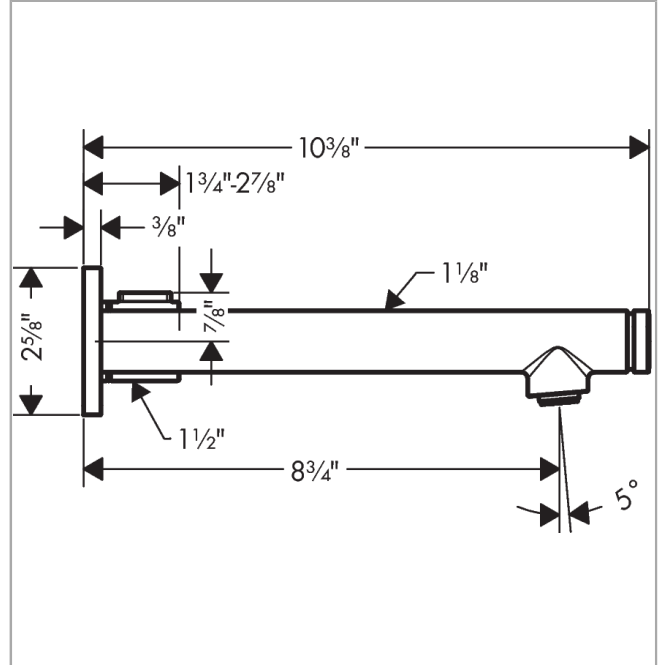

AXOR Uno

Wall-Mounted Faucet Trim Select, 1.2 GPM, without Pop-up Drain

Finish: **brushed nickel** Part no. : **45113821**

Description

Features

- Handle variant: Cylinder
- Spray modes: aerated spray
- Max. flow: 1.2 GPM (4.5 L/Min)
- Start/stop cartridge
- Separation of temperature control and open/close

Item details

List Price \$ 840.00

Technology

Compliance / Sustainability

Product image

Scale drawing

AXOR Uno

Wall-Mounted Faucet Trim Select, 1.2 GPM, without Pop-up Drain

Finish: **brushed nickel** Part no. : **45113821**

Exploded drawing

Year of production: >07/18

AXOR Uno

Wall-Mounted Faucet Trim Select, 1.2 GPM, without Pop-up Drain

Finish: brushed nickel Part no. : 45113821

Spare parts list

Year of production: >07/18

Pos.	Description	Part no.	Price	PU
1	handle	93125820	-	1
2	handle fixing set	98932000	-	1
3	nut	95178000	-	1
4	cartridge, assy	92970000	-	1
5	escutcheon Ø 68 mm	93052820	-	1
6	washer	97600000	-	1
7	O-ring 26x2	98147000	-	1
8	cover	92566820	-	1
9	sealing set	93133000	-	1
10	O-ring 17x1,5	98137000	-	1
11	shut off unit	92980000	-	1
12	O-Ring 14x1,5	98201000	-	1
13	O-ring 13x1,5	98475000	-	1
14	spout 220 mm	93131820	-	1
15	aerator M24x1 (4,5 l/min)	93202000	-	1
16	service tool	95661000	-	1
17	escutcheon Ø 68 mm	93129820	-	1
18	O-ring 18x2,5	98139000	-	1
19	noise reduction	95009000	-	1
20	fixing set	97971000	-	1
21	nut	93132820	-	1
22	extension set 25 mm for 13622180	31971000	-	1