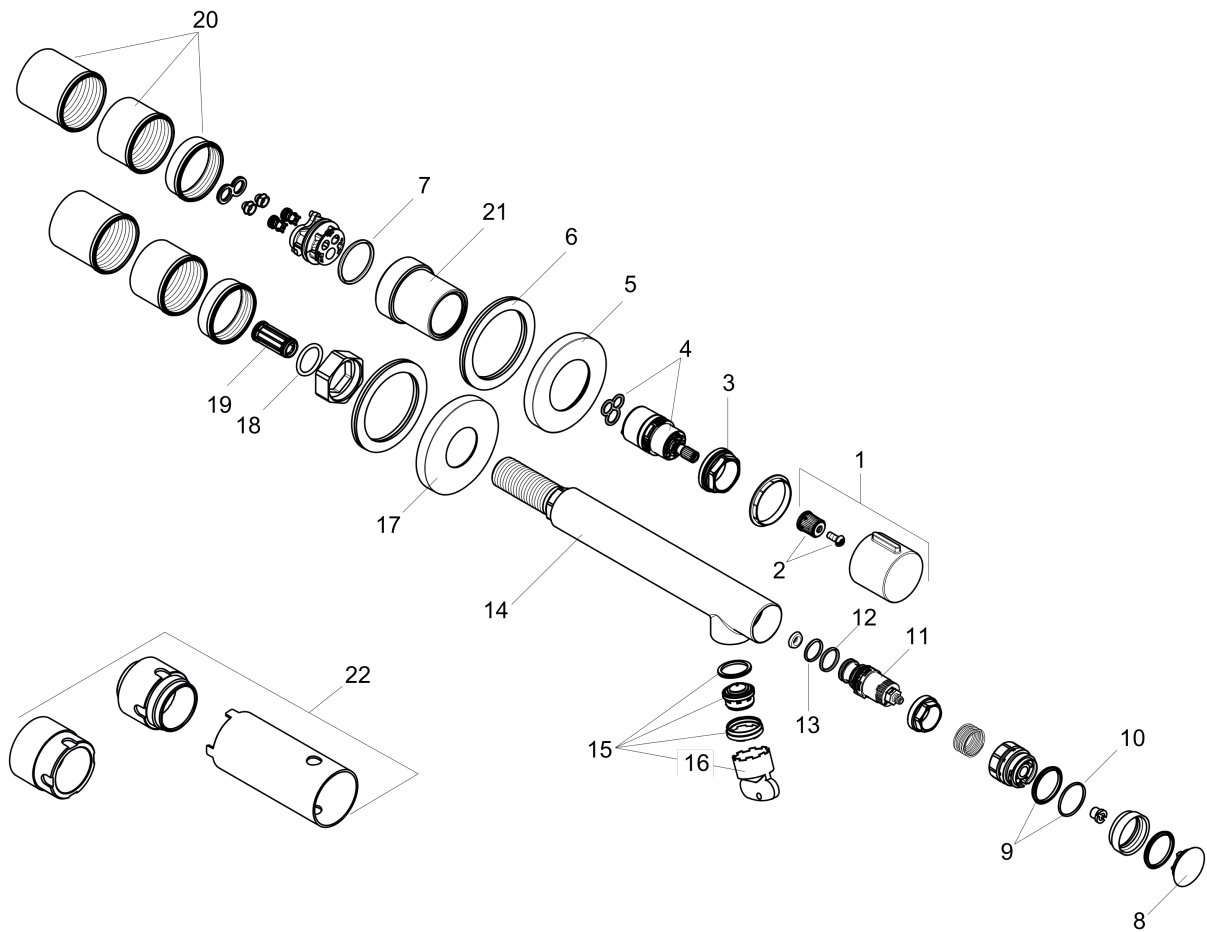

AXOR Uno

Wall-Mounted Faucet Trim Select, 1.2 GPM, without Pop-up Drain

Finish: **brushed nickel** Part no. : **45113821**

Description

Features

- Handle variant: Cylinder
- Spray modes: aerated spray
- Max. flow: 1.2 GPM (4.5 L/Min)
- Start/stop cartridge
- Separation of temperature control and open/close

Item details

List Price \$ 840.00

Technology

Compliance / Sustainability

Product image

Scale drawing

AXOR Uno

Wall-Mounted Faucet Trim Select, 1.2 GPM, without Pop-up Drain

Finish: **brushed nickel** Part no. : **45113821**

Exploded drawing

Year of production: >07/18

AXOR Uno

Wall-Mounted Faucet Trim Select, 1.2 GPM, without Pop-up Drain

Finish: brushed nickel Part no. : 45113821

Spare parts list

Year of production: >07/18

Pos.	Description	Part no.	Price	PU
1	handle	93125820	-	1
2	handle fixing set	98932000	-	1
3	nut	95178000	-	1
4	cartridge, assy	92970000	-	1
5	escutcheon Ø 68 mm	93052820	-	1
6	washer	97600000	-	1
7	O-ring 26x2	98147000	-	1
8	cover	92566820	-	1
9	sealing set	93133000	-	1
10	O-ring 17x1,5	98137000	-	1
11	shut off unit	92980000	-	1
12	O-Ring 14x1,5	98201000	-	1
13	O-ring 13x1,5	98475000	-	1
14	spout 220 mm	93131820	-	1
15	aerator M24x1 (4,5 l/min)	93202000	-	1
16	service tool	95661000	-	1
17	escutcheon Ø 68 mm	93129820	-	1
18	O-ring 18x2,5	98139000	-	1
19	noise reduction	95009000	-	1
20	fixing set	97971000	-	1
21	nut	93132820	-	1
22	extension set 25 mm for 13622180	31971000	-	1