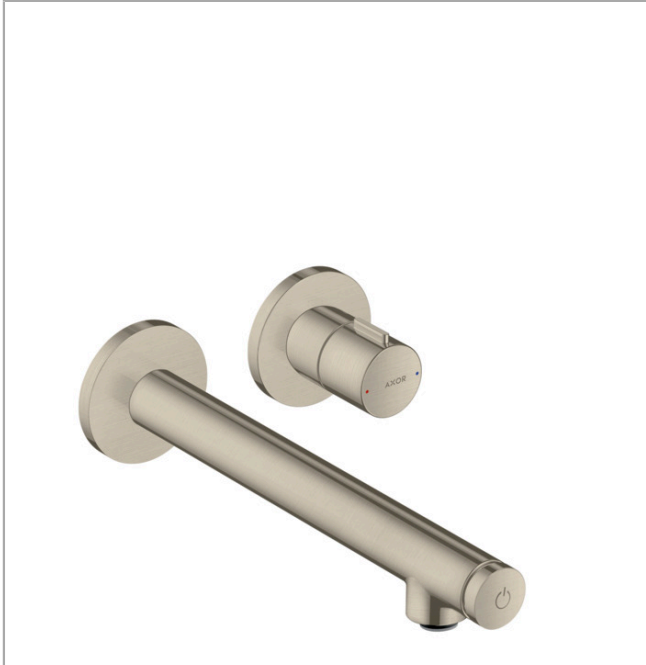

AXOR Uno

Wall-Mounted Faucet Trim Select, 1.2 GPM, without Pop-up Drain

Finish: **brushed nickel** Part no. : **45113821**

Description

Features

- Handle variant: Cylinder
- Spray modes: aerated spray
- Max. flow: 1.2 GPM (4.5 L/Min)
- Start/stop cartridge
- Separation of temperature control and open/close

Item details

List Price \$ 840.00

Technology

Compliance / Sustainability

Product image

Scale drawing

AXOR Uno

Wall-Mounted Faucet Trim Select, 1.2 GPM, without Pop-up Drain

Finish: **brushed nickel** Part no. : **45113821**

Exploded drawing

Year of production: >07/18

AXOR Uno

Wall-Mounted Faucet Trim Select, 1.2 GPM, without Pop-up Drain

Finish: brushed nickel Part no. : 45113821