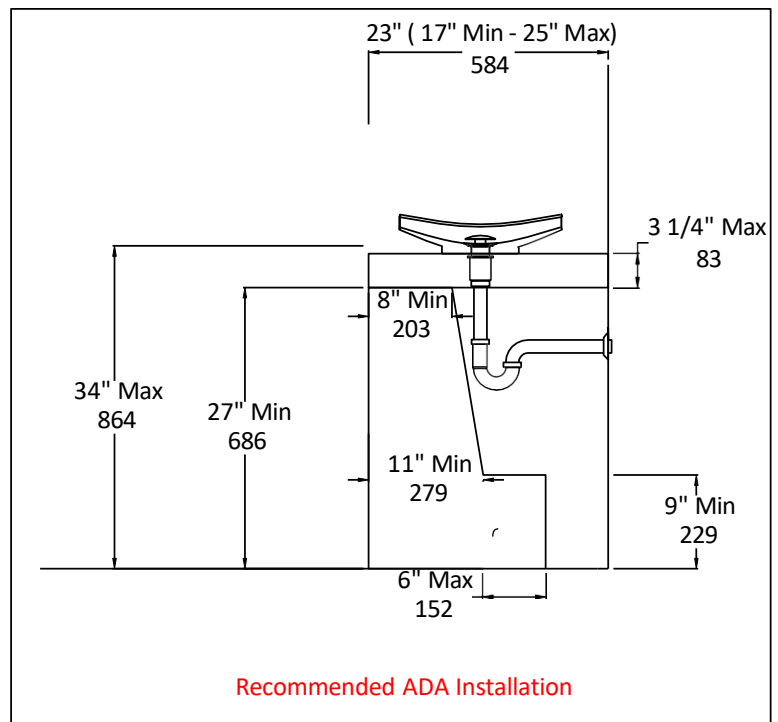

Specifications:

Installation:	Vessel
Exterior Dimensions:	23 1/2" w x 15 5/8" d x 3 3/4" h
Material:	Porcelain
Weight:	18 lbs
Overflow:	No
Finishes:	001 - White
Faucet Holes:	00 - no hole
Faucet Hole Size:	N/A
Drain Hole Size:	Ø 1 3/4"
Cut-out Size:	Ø 6" (template available upon request)

Features:

- Porcelain sink without overflow
- Unfinished bottom
- Above-counter or vessel installation

Codes + Standards:

- Meets and exceeds applicable national codes and standards

ADA compliant when installed to specific requirements of this regulation

Recommended Items:

- European drain without overflow
 - 7100-13

LACAVA reserves the right to revise any dimension or information on this sheet without notice. Dimensions are nominal and may vary within an industry accepted tolerance of 1/4". Drawings provided herein are meant to give the user an idea of the product and are not made to scale.