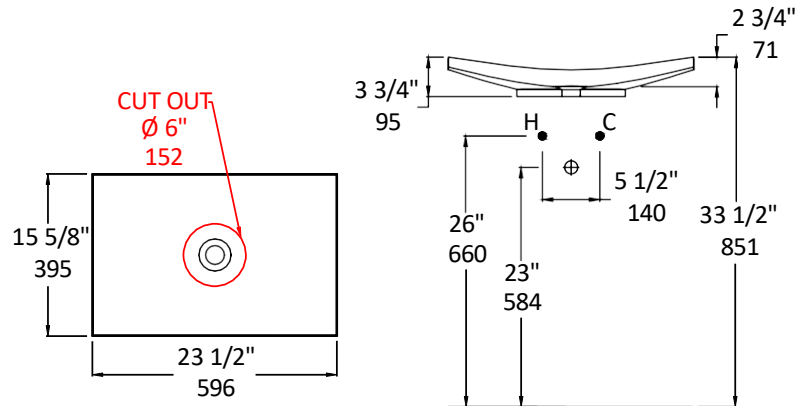

Features:

- Porcelain sink without overflow
- Unfinished bottom
- Above-counter or vessel installation