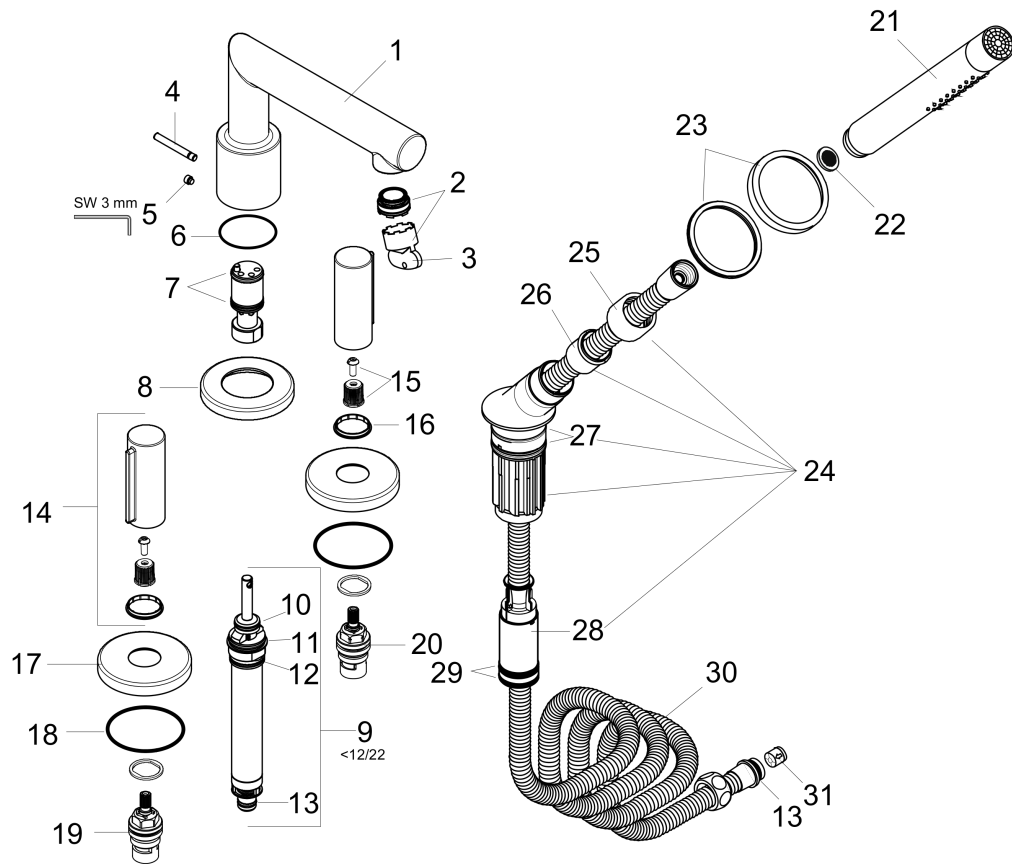

AXOR Uno
4-Hole Roman Tub Set Trim with Zero Handles and 1.75 GPM Handshower
 Finish: **chrome** Part no. : **45448001**

Description

Features

- Max. flow: 6.0 GPM (22.7 L/Min)
- Flow rate of hand shower at 3 bar: 1.75 GPM (6.6 L/Min)
- Ceramic valves hot/cold 90°
- Diverter with automatic resetting
- Integrated double backflow prevention

Item details

List Price \$ 1,209.00

Technology

Compliance / Sustainability

Product image

Scale drawing

AXOR Uno
4-Hole Roman Tub Set Trim with Zero Handles and 1.75 GPM Handshower
 Finish: **chrome** Part no. : **45448001**

Exploded drawing

Year of production: >07/18

AXOR Uno

4-Hole Roman Tub Set Trim with Zero Handles and 1.75 GPM Handshower

Finish: **chrome** Part no. : **45448001**

Spare parts list

Year of production: >07/18

Pos.	Description	Part no.	Price	PU
1	spout cpl.	93065000	-	1
2	aerator M24x1 (30 l/min)	98998000	-	1
3	special tool	95158000	-	1
4	diverter knob	96774000	-	1
5	hollow set screw M6x6	97660000	-	1
6	O-ring 42x1,5	98171000	-	1
7	O-ring 21x1,5	98219000	-	1
8	escutcheon Ø 70 mm	97779000	-	1
9	selector assy	96775000	-	1
10	O-Ring 14x2,5	98189000	-	1
11	O-Ring 23x2,5	98183000	-	1
12	O-Ring 22x2	98185000	-	1
13	O-ring 11x2	98127000	-	1
14	handle	93066000	-	1
15	handle fixing set	98932000	-	1
16	set of color-rings cold / hot water	96319000	-	1
17	escutcheon	31098000	-	1
18	O-ring 58x3	98202000	-	1
19	shut off unit right closing	94009000	-	1
20	shut off unit left closing	94008000	-	1
21	handshower	04486000	-	1
22	filter packing	94246000	-	1
23	escutcheon for shower holder	95753000	-	1
24	shower holder, assy	95996000	-	1
25	nut	97584000	-	1
26	insert for shower holder	96942000	-	1
27	O-ring 38x2,5	98198000	-	1
28	hose brake	98656000	-	1
29	O-Ring 28x2	98194000	-	1
30	shower hose 2,00 m	94148000	-	1
31	set of non return valves DW 15	94074000	-	1