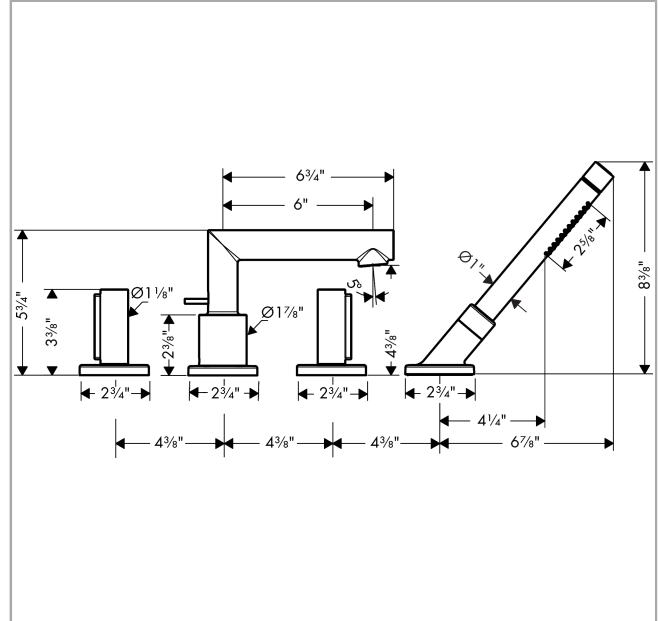

AXOR Uno
4-Hole Roman Tub Set Trim with Zero Handles and 1.75 GPM Handshower
 Finish: **chrome** Part no. : **45448001**

Description

Features

- Max. flow: 6.0 GPM (22.7 L/Min)
- Flow rate of hand shower at 3 bar: 1.75 GPM (6.6 L/Min)
- Ceramic valves hot/cold 90°
- Diverter with automatic resetting
- Integrated double backflow prevention

Item details

List Price \$ 1,209.00

Technology

Compliance / Sustainability

Product image

Scale drawing

AXOR Uno
4-Hole Roman Tub Set Trim with Zero Handles and 1.75 GPM Handshower
 Finish: **chrome** Part no. : **45448001**

Exploded drawing

Year of production: >07/18

AXOR Uno

4-Hole Roman Tub Set Trim with Zero Handles and 1.75 GPM Handshower

Finish: **chrome** Part no. : **45448001**

Spare parts list

Year of production: >07/18

Pos.	Description	Part no.	Price	PU
1	spout cpl.	93065000	-	1
2	aerator M24x1 (30 l/min)	98998000	-	1
3	special tool	95158000	-	1
4	diverter knob	96774000	-	1
5	hollow set screw M6x6	97660000	-	1
6	O-ring 42x1,5	98171000	-	1
7	O-ring 21x1,5	98219000	-	1
8	escutcheon Ø 70 mm	97779000	-	1
9	selector assy	96775000	-	1
10	O-Ring 14x2,5	98189000	-	1
11	O-Ring 23x2,5	98183000	-	1
12	O-Ring 22x2	98185000	-	1
13	O-ring 11x2	98127000	-	1
14	handle	93066000	-	1
15	handle fixing set	98932000	-	1
16	set of color-rings cold / hot water	96319000	-	1
17	escutcheon	31098000	-	1
18	O-ring 58x3	98202000	-	1
19	shut off unit right closing	94009000	-	1
20	shut off unit left closing	94008000	-	1
21	handshower	04486000	-	1
22	filter packing	94246000	-	1
23	escutcheon for shower holder	95753000	-	1
24	shower holder, assy	95996000	-	1
25	nut	97584000	-	1
26	insert for shower holder	96942000	-	1
27	O-ring 38x2,5	98198000	-	1
28	hose brake	98656000	-	1
29	O-Ring 28x2	98194000	-	1
30	shower hose 2,00 m	94148000	-	1
31	set of non return valves DW 15	94074000	-	1