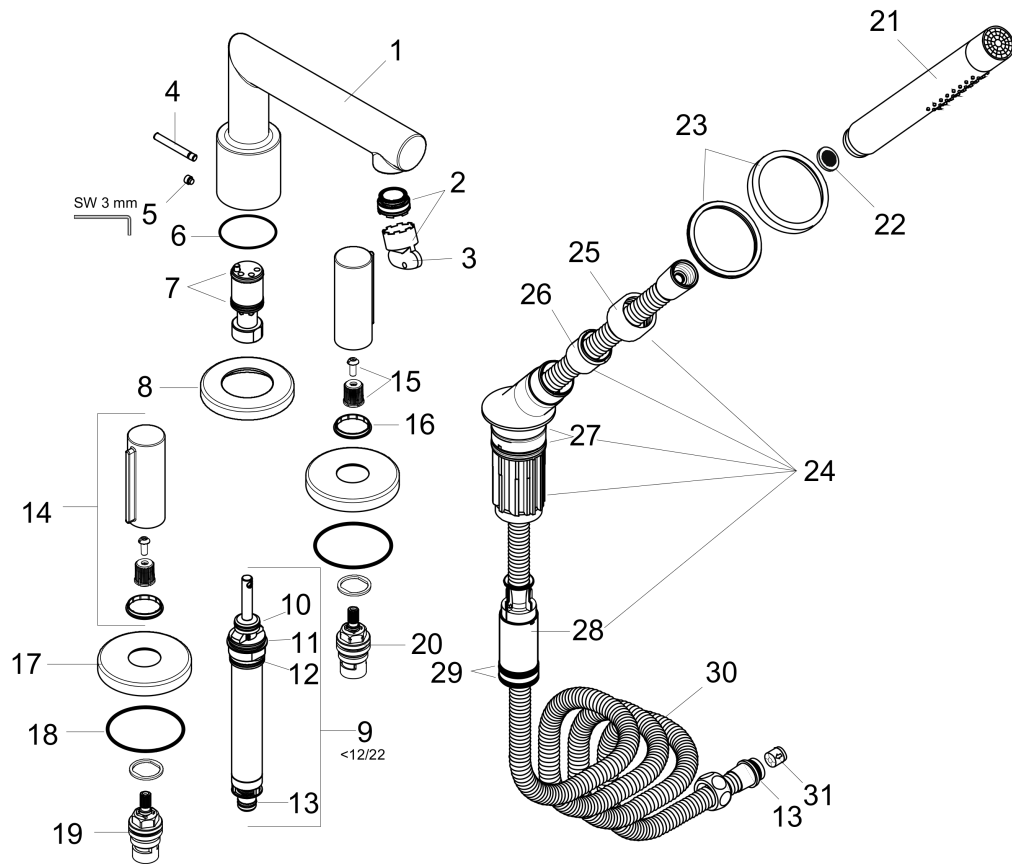

AXOR Uno

4-Hole Roman Tub Set Trim with Zero Handles and 1.75 GPM Handshower

Finish: **brushed nickel** Part no. : **45448821**

Exploded drawing

Year of production: **>07/18**

AXOR Uno

4-Hole Roman Tub Set Trim with Zero Handles and 1.75 GPM Handshower

Finish: **brushed nickel** Part no. : **45448821**

Spare parts list

Year of production: >07/18

Pos.	Description	Part no.	Price	PU
1	spout cpl.	93065820	-	1
2	aerator M24x1 (30 l/min)	98998000	-	1
3	special tool	95158000	-	1
4	diverter knob	96774820	-	1
5	hollow set screw M6x6	97660000	-	1
6	O-ring 42x1,5	98171000	-	1
7	O-ring 21x1,5	98219000	-	1
8	escutcheon Ø 70 mm	97779820	-	1
9	selector assy	96775000	-	1
10	O-Ring 14x2,5	98189000	-	1
11	O-Ring 23x2,5	98183000	-	1
12	O-Ring 22x2	98185000	-	1
13	O-ring 11x2	98127000	-	1
14	handle	93066820	-	1
15	handle fixing set	98932000	-	1
16	set of color-rings cold / hot water	96319000	-	1
17	escutcheon	31098820	-	1
18	O-ring 58x3	98202000	-	1
19	shut off unit right closing	94009000	-	1
20	shut off unit left closing	94008000	-	1
21	handshower	04486820	-	1
22	filter packing	94246000	-	1
23	escutcheon for shower holder	95753820	-	1
24	shower holder, assy	95996820	-	1
25	nut	97584820	-	1
26	insert for shower holder	96942000	-	1
27	O-ring 38x2,5	98198000	-	1
28	hose brake	98656000	-	1
29	O-Ring 28x2	98194000	-	1
30	shower hose 2,00 m	94148000	-	1
31	set of non return valves DW 15	94074000	-	1