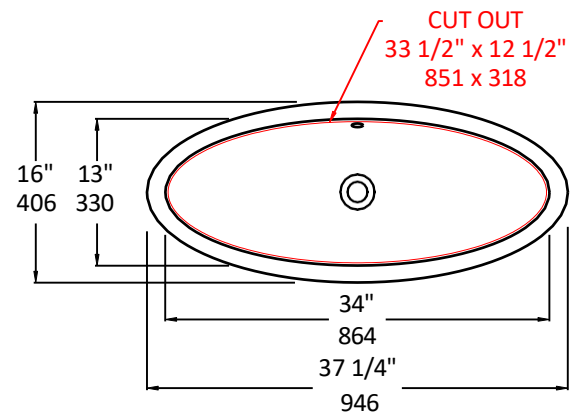

## Specifications:

<b>Installation:</b>	Undercounter
<b>Interior Dimensions:</b>	34" w x 13" d x 5" h
<b>Exterior Dimensions:</b>	37 1/4" w x 16" d x 6 1/2" h
<b>Material:</b>	Porcelain
<b>Weight:</b>	28 lbs
<b>Overflow:</b>	Yes
<b>Finishes:</b>	001 - White
<b>Faucet Holes:</b>	N/A
<b>Cut-out Size:</b>	33 1/2" x 12 1/2" (template available upon request)
<b>Drain Hole Size:</b>	Ø 1 3/4"

## Recommended Items:

- European drain with overflow
  - 7100-130F
  - 7100-160F

LACAVA reserves the right to revise any dimension or information on this sheet without notice. Dimensions are nominal and may vary within an industry accepted tolerance of 1/4". Drawings provided herein are meant to give the user an idea of the product and are not made to scale.