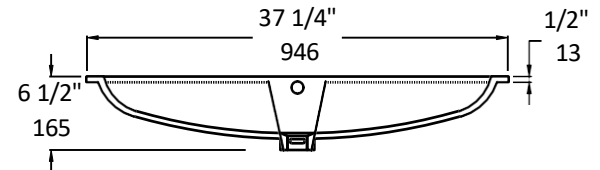

## Specifications:

<b>Installation:</b>	Undercounter
<b>Interior Dimensions:</b>	34" w x 13" d x 5" h
<b>Exterior Dimensions:</b>	37 1/4" w x 16" d x 6 1/2" h
<b>Material:</b>	Porcelain
<b>Weight:</b>	28 lbs
<b>Overflow:</b>	Yes
<b>Finishes:</b>	001 - White
<b>Faucet Holes:</b>	N/A
<b>Cut-out Size:</b>	33 1/2" x 12 1/2" (template available upon request)
<b>Drain Hole Size:</b>	Ø 1 3/4"

## Recommended Items:

- European drain with overflow
  - 7100-130F
  - 7100-160F

LACAVA reserves the right to revise any dimension or information on this sheet without notice. Dimensions are nominal and may vary within an industry accepted tolerance of 1/4". Drawings provided herein are meant to give the user an idea of the product and are not made to scale.