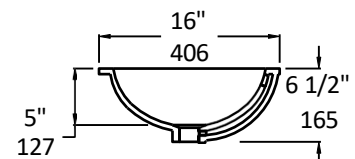

## Specifications:

<b>Installation:</b>	Undercounter
<b>Interior Dimensions:</b>	34" w x 13" d x 5" h
<b>Exterior Dimensions:</b>	37 1/4" w x 16" d x 6 1/2" h
<b>Material:</b>	Porcelain
<b>Weight:</b>	28 lbs
<b>Overflow:</b>	Yes
<b>Finishes:</b>	001 - White
<b>Faucet Holes:</b>	N/A
<b>Cut-out Size:</b>	33 1/2" x 12 1/2" (template available upon request)
<b>Drain Hole Size:</b>	Ø 1 3/4"

## Recommended Items:

- European drain with overflow
  - 7100-130F
  - 7100-160F

LACAVA reserves the right to revise any dimension or information on this sheet without notice. Dimensions are nominal and may vary within an industry accepted tolerance of 1/4". Drawings provided herein are meant to give the user an idea of the product and are not made to scale.