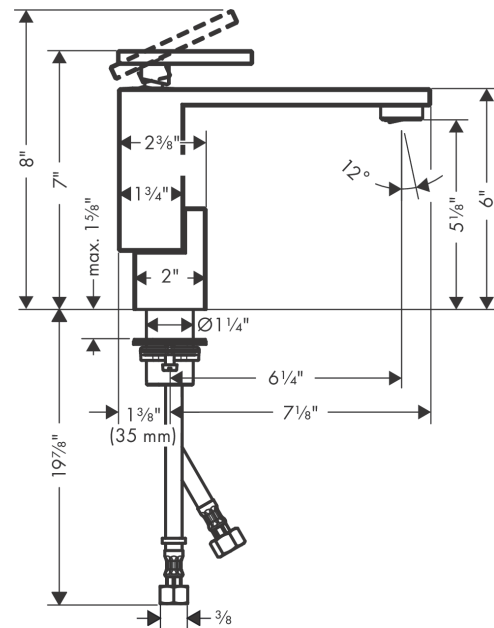

AXOR Edge
Single-Hole Faucet 130, 1.2 GPM, without Pop-up Drain
 Finish: **polished black chrome** Part no. : **46010331**

Description

Features

- Handle variant: Lever
- Spray modes: aerated spray
- Max. flow: 1.2 GPM (4.5 L/Min)
- Ceramic cartridge

Item details

List Price \$ 2,059.00

Technology

Compliance / Sustainability

Product image

Scale drawing

AXOR Edge
Single-Hole Faucet 130, 1.2 GPM, without Pop-up Drain
 Finish: **polished black chrome** Part no. : **46010331**

Exploded drawing

Year of production: >04/20

AXOR Edge
Single-Hole Faucet 130, 1.2 GPM, without Pop-up Drain
 Finish: **polished black chrome** Part no. : **46010331**

Spare parts list

Year of production: >04/20

Pos.	Description	Part no.	Price	PU
2	O-ring 33x1,5	98164000	-	1
3	nut	92926000	-	1
4	O-ring 25x1,5	98146000	-	1
5	O-ring 30x1,5	98433000	-	1
6	O-ring 29x2	98391000	-	1
7	cartridge, assy	92900000	-	1
8	seal	93383000	-	1
9	adapter for cartridge	98866000	-	1
10	O-ring 23x2	98398000	-	1
11	O-ring 22x1,2	98397000	-	1
12	service tool	95661000	-	1
13	fixing set (Ø 32)	13961000	-	1
14	lever collar	97548000	-	1
15	connection hose 23½" M8x0,75 3/8"	98600001	-	1
16	O-ring 7x1,5	98422000	-	1