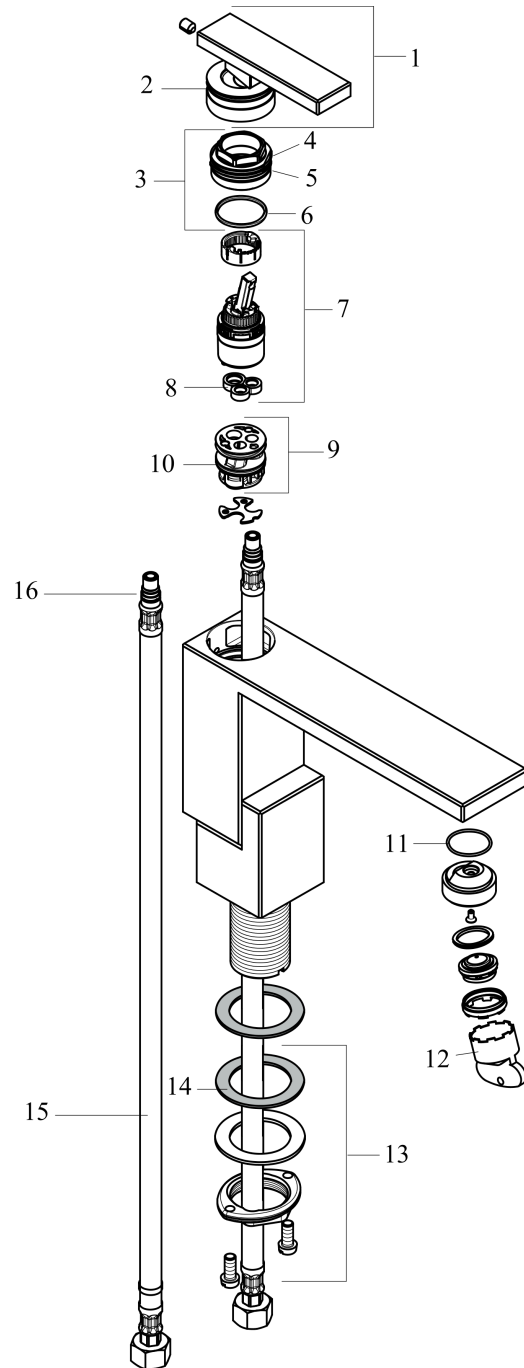

AXOR Edge
Single-Hole Faucet 130, 1.2 GPM, without Pop-up Drain
 Finish: **polished black chrome** Part no. : **46010331**

Description

Features

- Handle variant: Lever
- Spray modes: aerated spray
- Max. flow: 1.2 GPM (4.5 L/Min)
- Ceramic cartridge

Item details

List Price \$ 2,059.00

Technology

Compliance / Sustainability

Product image

Scale drawing

AXOR Edge
Single-Hole Faucet 130, 1.2 GPM, without Pop-up Drain
 Finish: **polished black chrome** Part no. : **46010331**

Exploded drawing

Year of production: >04/20

AXOR Edge
Single-Hole Faucet 130, 1.2 GPM, without Pop-up Drain
 Finish: **polished black chrome** Part no. : **46010331**

Spare parts list

Year of production: >04/20

Pos.	Description	Part no.	Price	PU
2	O-ring 33x1,5	98164000	-	1
3	nut	92926000	-	1
4	O-ring 25x1,5	98146000	-	1
5	O-ring 30x1,5	98433000	-	1
6	O-ring 29x2	98391000	-	1
7	cartridge, assy	92900000	-	1
8	seal	93383000	-	1
9	adapter for cartridge	98866000	-	1
10	O-ring 23x2	98398000	-	1
11	O-ring 22x1,2	98397000	-	1
12	service tool	95661000	-	1
13	fixing set (Ø 32)	13961000	-	1
14	lever collar	97548000	-	1
15	connection hose 23½" M8x0,75 3/8"	98600001	-	1
16	O-ring 7x1,5	98422000	-	1