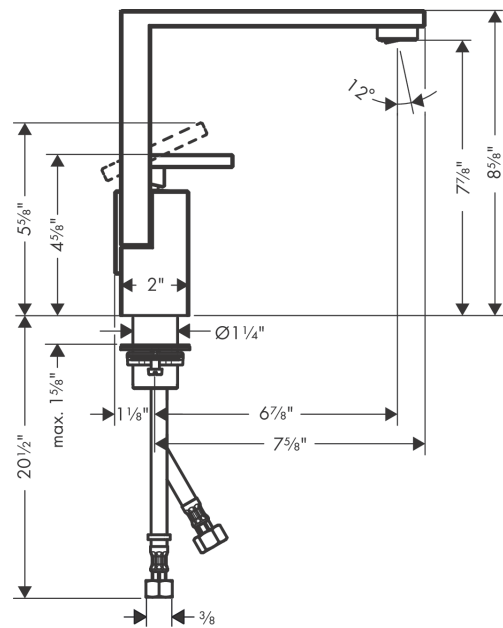

AXOR Edge
Single-Hole Faucet 190, 1.2 GPM, without Pop-up Drain
 Finish: **polished black chrome** Part no. : **46020331**

Description

Features

- Handle variant: Lever
- Spray modes: aerated spray
- Max. flow: 1.2 GPM (4.5 L/Min)
- Ceramic cartridge

Item details

List Price \$ 2,663.00

Technology

Compliance / Sustainability

Product image

Scale drawing

AXOR Edge
Single-Hole Faucet 190, 1.2 GPM, without Pop-up Drain
 Finish: **polished black chrome** Part no. : **46020331**

Exploded drawing

Year of production: >04/20

AXOR Edge
Single-Hole Faucet 190, 1.2 GPM, without Pop-up Drain
 Finish: **polished black chrome** Part no. : **46020331**

Spare parts list

Year of production: >04/20

Pos.	Description	Part no.	Price	PU
2	O-ring 33x1,5	98164000	-	1
3	nut	92926000	-	1
4	O-ring 25x1,5	98146000	-	1
5	O-ring 30x1,5	98433000	-	1
6	cartridge, assy	92900000	-	1
7	seal	93383000	-	1
8	O-ring 22x1,2	98397000	-	1
9	service tool	95661000	-	1
10	fixing set (Ø 32)	13961000	-	1
11	lever collar	97548000	-	1
12	connection hose 23½" M8x0,75 3/8"	98600001	-	1
13	O-ring 7x1,5	98422000	-	1
14	O-ring 29x2	98391000	-	1