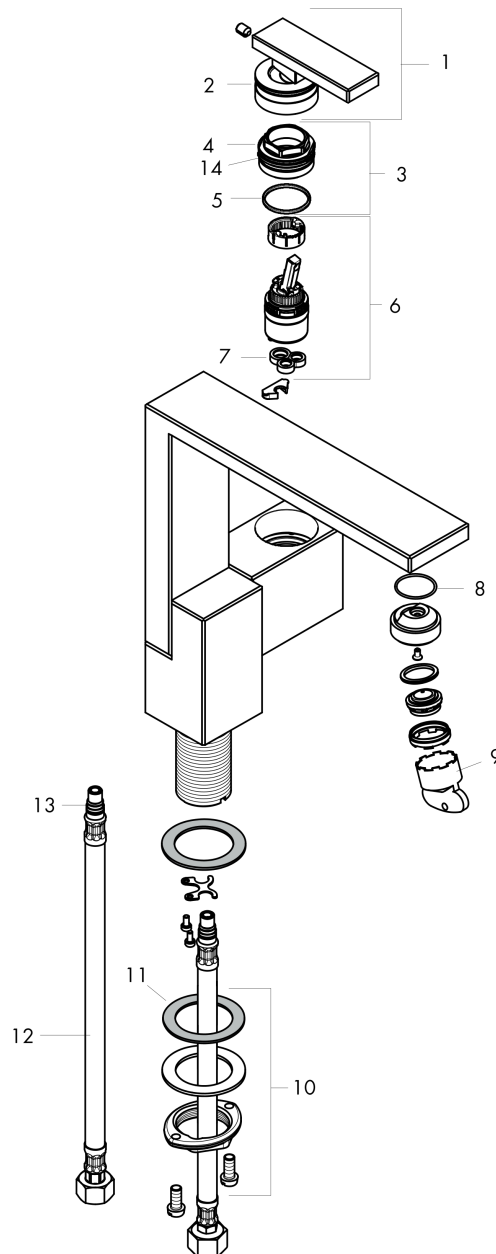

AXOR Edge
Single-Hole Faucet 190, 1.2 GPM, without Pop-up Drain
 Finish: **polished black chrome** Part no. : **46020331**

Description

Features

- Handle variant: Lever
- Spray modes: aerated spray
- Max. flow: 1.2 GPM (4.5 L/Min)
- Ceramic cartridge

Item details

List Price \$ 2,663.00

Technology

Compliance / Sustainability

Product image

Scale drawing

AXOR Edge
Single-Hole Faucet 190, 1.2 GPM, without Pop-up Drain
 Finish: **polished black chrome** Part no. : **46020331**

Exploded drawing

Year of production: >04/20

AXOR Edge
Single-Hole Faucet 190, 1.2 GPM, without Pop-up Drain
 Finish: **polished black chrome** Part no. : **46020331**

Spare parts list

Year of production: >04/20

Pos.	Description	Part no.	Price	PU
2	O-ring 33x1,5	98164000	-	1
3	nut	92926000	-	1
4	O-ring 25x1,5	98146000	-	1
5	O-ring 30x1,5	98433000	-	1
6	cartridge, assy	92900000	-	1
7	seal	93383000	-	1
8	O-ring 22x1,2	98397000	-	1
9	service tool	95661000	-	1
10	fixing set (Ø 32)	13961000	-	1
11	lever collar	97548000	-	1
12	connection hose 23½" M8x0,75 3/8"	98600001	-	1
13	O-ring 7x1,5	98422000	-	1
14	O-ring 29x2	98391000	-	1