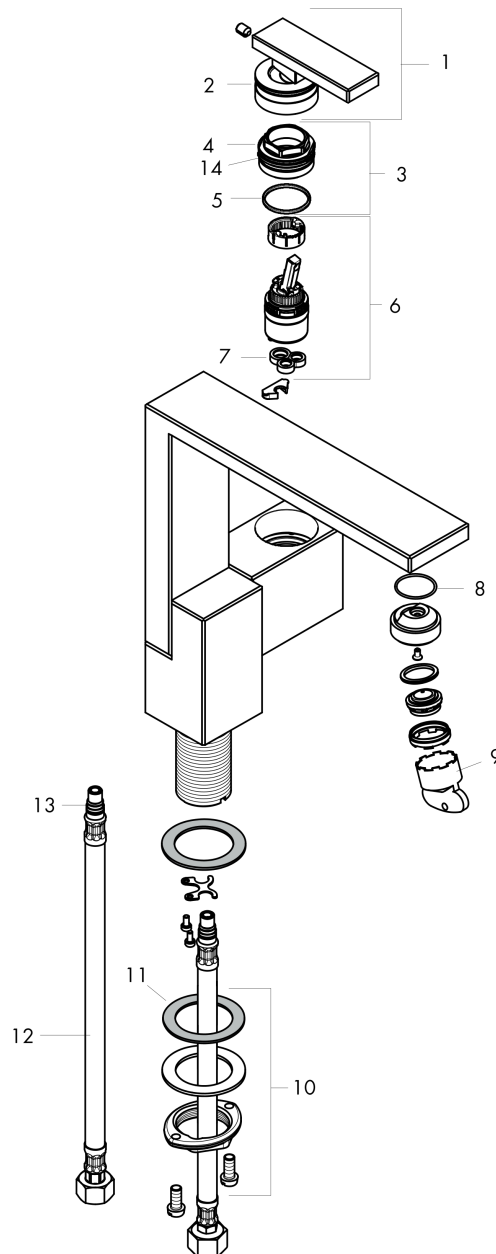

AXOR Edge
Single-Hole Faucet 190, 1.2 GPM, without Pop-up Drain
 Finish: **polished gold optic** Part no. : **46020991**

Description

Features

- Handle variant: Lever
- Spray modes: aerated spray
- Max. flow: 1.2 GPM (4.5 L/Min)
- Ceramic cartridge

Item details

List Price \$ 2,663.00

Technology

Compliance / Sustainability

Product image

Scale drawing

AXOR Edge
Single-Hole Faucet 190, 1.2 GPM, without Pop-up Drain
 Finish: **polished gold optic** Part no. : **46020991**

Exploded drawing

Year of production: >04/20

AXOR Edge
Single-Hole Faucet 190, 1.2 GPM, without Pop-up Drain
 Finish: **polished gold optic** Part no. : **46020991**

Spare parts list

Year of production: >04/20

Pos.	Description	Part no.	Price	PU
2	O-ring 33x1,5	98164000	-	1
3	nut	92926000	-	1
4	O-ring 30x1,5	98433000	-	1
5	O-ring 25x1,5	98146000	-	1
6	cartridge, assy	92900000	-	1
7	seal	93383000	-	1
8	O-ring 22x1,2	98397000	-	1
9	service tool	95661000	-	1
10	fixing set (Ø 32)	13961000	-	1
11	lever collar	97548000	-	1
12	connection hose 23½" M8x0,75 3/8"	98600001	-	1
13	O-ring 7x1,5	98422000	-	1
14	O-ring 29x2	98391000	-	1