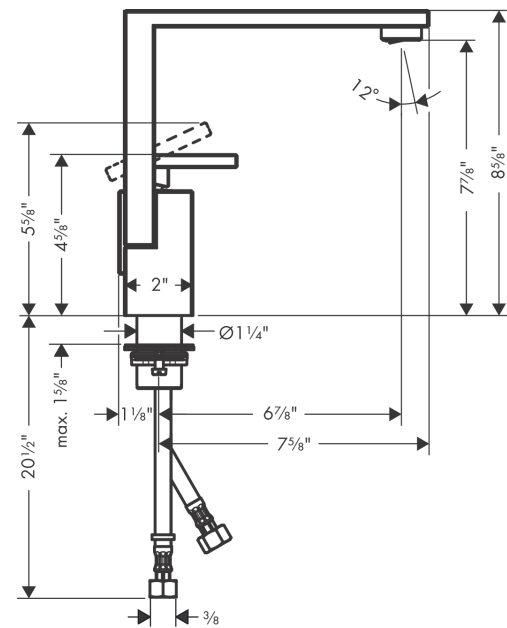

AXOR Edge
Single-Hole Faucet 190, 1.2 GPM, without Pop-up Drain
 Finish: **polished gold optic** Part no. : **46020991**

Description

Features

- Handle variant: Lever
- Spray modes: aerated spray
- Max. flow: 1.2 GPM (4.5 L/Min)
- Ceramic cartridge

Item details

List Price \$ 2,663.00

Technology

Compliance / Sustainability

Product image

Scale drawing

AXOR Edge
Single-Hole Faucet 190, 1.2 GPM, without Pop-up Drain
 Finish: **polished gold optic** Part no. : **46020991**

Exploded drawing

Year of production: >04/20

AXOR Edge
Single-Hole Faucet 190, 1.2 GPM, without Pop-up Drain
 Finish: **polished gold optic** Part no. : **46020991**

Spare parts list

Year of production: >04/20

Pos.	Description	Part no.	Price	PU
2	O-ring 33x1,5	98164000	-	1
3	nut	92926000	-	1
4	O-ring 30x1,5	98433000	-	1
5	O-ring 25x1,5	98146000	-	1
6	cartridge, assy	92900000	-	1
7	seal	93383000	-	1
8	O-ring 22x1,2	98397000	-	1
9	service tool	95661000	-	1
10	fixing set (Ø 32)	13961000	-	1
11	lever collar	97548000	-	1
12	connection hose 23½" M8x0,75 3/8"	98600001	-	1
13	O-ring 7x1,5	98422000	-	1
14	O-ring 29x2	98391000	-	1