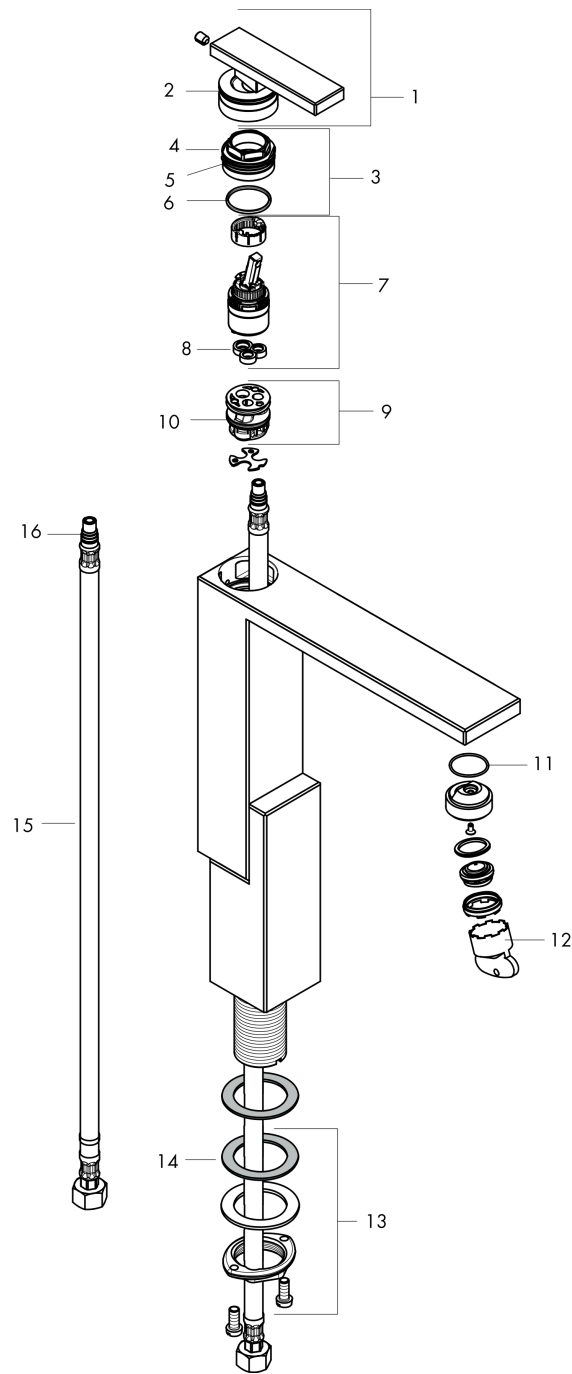

AXOR Edge
Single-Hole Faucet 280, 1.2 GPM, without Pop-up Drain
 Finish: **polished black chrome** Part no. : **46030331**

Description

Features

- Handle variant: Lever
- Spray modes: aerated spray
- Max. flow: 1.2 GPM (4.5 L/Min)
- Ceramic cartridge

Item details

List Price \$ 2,675.00

Technology

Compliance / Sustainability

Product image

Scale drawing

AXOR Edge
Single-Hole Faucet 280, 1.2 GPM, without Pop-up Drain
 Finish: **polished black chrome** Part no. : **46030331**

Exploded drawing

Year of production: >04/20

AXOR Edge
Single-Hole Faucet 280, 1.2 GPM, without Pop-up Drain
 Finish: **polished black chrome** Part no. : **46030331**

Spare parts list

Year of production: >04/20

Pos.	Description	Part no.	Price	PU
2	O-ring 33x1,5	98164000	-	1
3	nut	92926000	-	1
4	O-ring 25x1,5	98146000	-	1
5	O-ring 30x1,5	98433000	-	1
6	O-ring 29x2	98391000	-	1
7	cartridge, assy	92900000	-	1
8	seal	93383000	-	1
9	adapter for cartridge	98866000	-	1
10	O-ring 23x2	98398000	-	1
11	O-ring 22x1,2	98397000	-	1
12	service tool	95661000	-	1
13	fixing set (Ø 32)	13961000	-	1
14	lever collar	97548000	-	1
15	connection hose 35½" M8x0,75 3/8"	96316001	-	1
16	O-ring 7x1,5	98422000	-	1