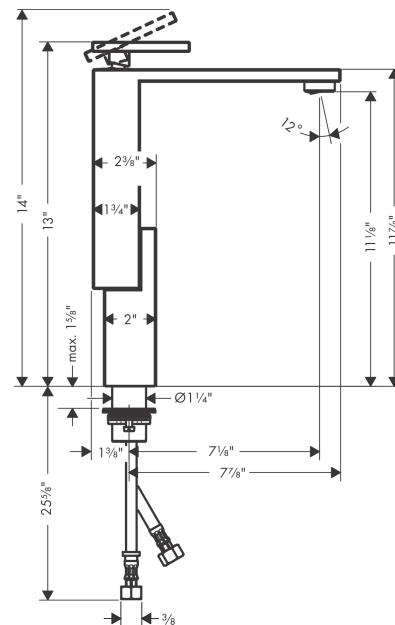

AXOR Edge
Single-Hole Faucet 280, 1.2 GPM, without Pop-up Drain
 Finish: **polished black chrome** Part no. : **46030331**

Description

Features

- Handle variant: Lever
- Spray modes: aerated spray
- Max. flow: 1.2 GPM (4.5 L/Min)
- Ceramic cartridge

Item details

List Price \$ 2,675.00

Technology

Compliance / Sustainability

Product image

Scale drawing

AXOR Edge
Single-Hole Faucet 280, 1.2 GPM, without Pop-up Drain
 Finish: **polished black chrome** Part no. : **46030331**

Exploded drawing

Year of production: >04/20

AXOR Edge
Single-Hole Faucet 280, 1.2 GPM, without Pop-up Drain
 Finish: **polished black chrome** Part no. : **46030331**

Spare parts list

Year of production: >04/20

Pos.	Description	Part no.	Price	PU
2	O-ring 33x1,5	98164000	-	1
3	nut	92926000	-	1
4	O-ring 25x1,5	98146000	-	1
5	O-ring 30x1,5	98433000	-	1
6	O-ring 29x2	98391000	-	1
7	cartridge, assy	92900000	-	1
8	seal	93383000	-	1
9	adapter for cartridge	98866000	-	1
10	O-ring 23x2	98398000	-	1
11	O-ring 22x1,2	98397000	-	1
12	service tool	95661000	-	1
13	fixing set (Ø 32)	13961000	-	1
14	lever collar	97548000	-	1
15	connection hose 35½" M8x0,75 3/8"	96316001	-	1
16	O-ring 7x1,5	98422000	-	1