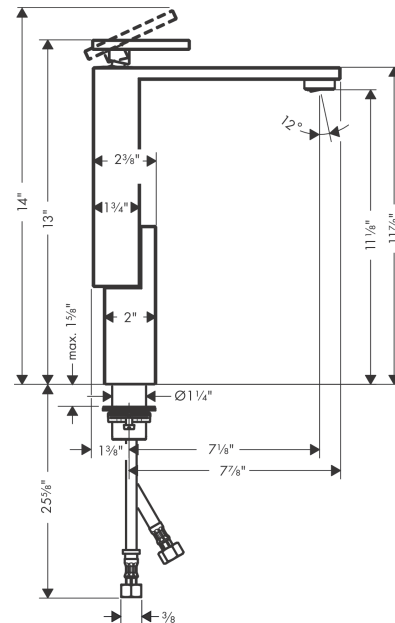

**AXOR Edge**  
**Single-Hole Faucet 280, 1.2 GPM, without Pop-up Drain**  
 Finish: **polished gold optic** Part no. : **46030991**

**Description**

**Features**

- Handle variant: Lever
- Spray modes: aerated spray
- Max. flow: 1.2 GPM (4.5 L/Min)
- Ceramic cartridge

**Item details**

List Price \$ 2,675.00

**Technology**

**Compliance / Sustainability**

**Product image**

**Scale drawing**

**AXOR Edge**  
**Single-Hole Faucet 280, 1.2 GPM, without Pop-up Drain**  
 Finish: **polished gold optic** Part no. : **46030991**

Exploded drawing

Year of production: >04/20

**AXOR Edge**  
**Single-Hole Faucet 280, 1.2 GPM, without Pop-up Drain**  
 Finish: **polished gold optic** Part no. : **46030991**

## Spare parts list

Year of production: >04/20

Pos.	Description	Part no.	Price	PU
2	O-ring 33x1,5	98164000	-	1
3	nut	92926000	-	1
4	O-ring 30x1,5	98433000	-	1
5	O-ring 29x2	98391000	-	1
6	O-ring 25x1,5	98146000	-	1
7	cartridge, assy	92900000	-	1
8	seal	93383000	-	1
9	adapter for cartridge	98866000	-	1
10	O-ring 23x2	98398000	-	1
11	O-ring 22x1,2	98397000	-	1
12	service tool	95661000	-	1
13	fixing set (Ø 32)	13961000	-	1
14	lever collar	97548000	-	1
15	connection hose 35½" M8x0,75 3/8"	96316001	-	1
16	O-ring 7x1,5	98422000	-	1