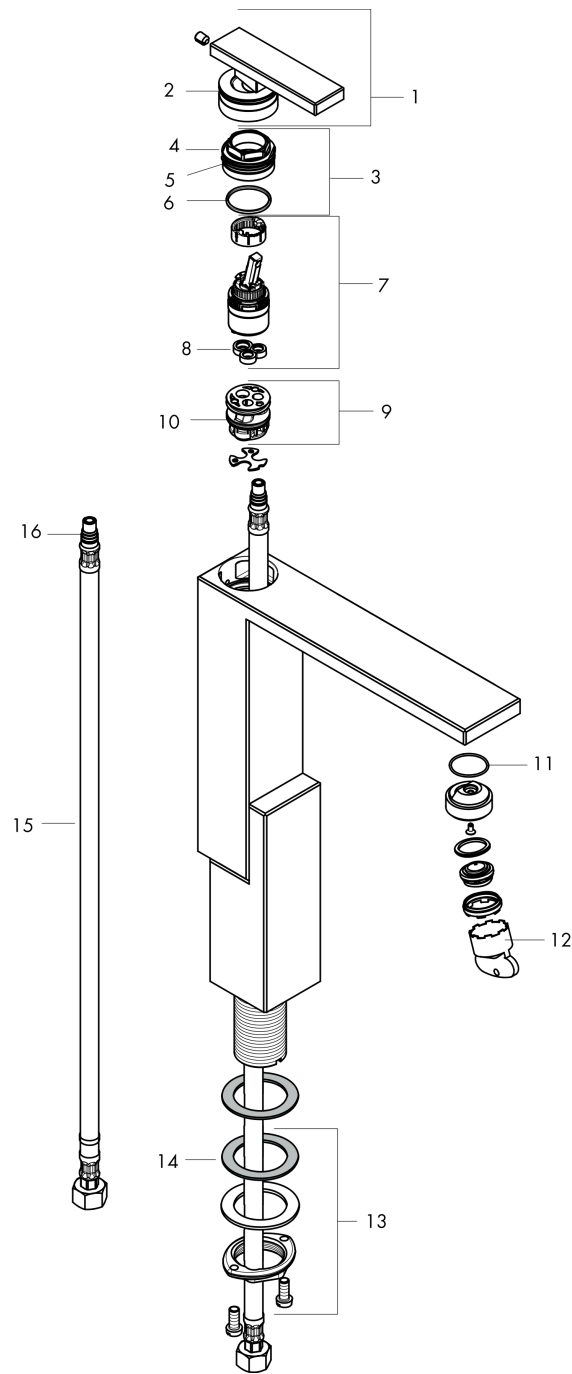

**AXOR Edge**  
**Single-Hole Faucet 280, 1.2 GPM, without Pop-up Drain**  
 Finish: **polished gold optic** Part no. : **46030991**

**Description**

**Features**

- Handle variant: Lever
- Spray modes: aerated spray
- Max. flow: 1.2 GPM (4.5 L/Min)
- Ceramic cartridge

**Item details**

List Price \$ 2,675.00

**Technology**

**Compliance / Sustainability**

**Product image**

**Scale drawing**

**AXOR Edge**  
**Single-Hole Faucet 280, 1.2 GPM, without Pop-up Drain**  
 Finish: **polished gold optic** Part no. : **46030991**

Exploded drawing

Year of production: >04/20

**AXOR Edge**  
**Single-Hole Faucet 280, 1.2 GPM, without Pop-up Drain**  
 Finish: **polished gold optic** Part no. : **46030991**

## Spare parts list

Year of production: >04/20

Pos.	Description	Part no.	Price	PU
2	O-ring 33x1,5	98164000	-	1
3	nut	92926000	-	1
4	O-ring 30x1,5	98433000	-	1
5	O-ring 29x2	98391000	-	1
6	O-ring 25x1,5	98146000	-	1
7	cartridge, assy	92900000	-	1
8	seal	93383000	-	1
9	adapter for cartridge	98866000	-	1
10	O-ring 23x2	98398000	-	1
11	O-ring 22x1,2	98397000	-	1
12	service tool	95661000	-	1
13	fixing set (Ø 32)	13961000	-	1
14	lever collar	97548000	-	1
15	connection hose 35½" M8x0,75 3/8"	96316001	-	1
16	O-ring 7x1,5	98422000	-	1