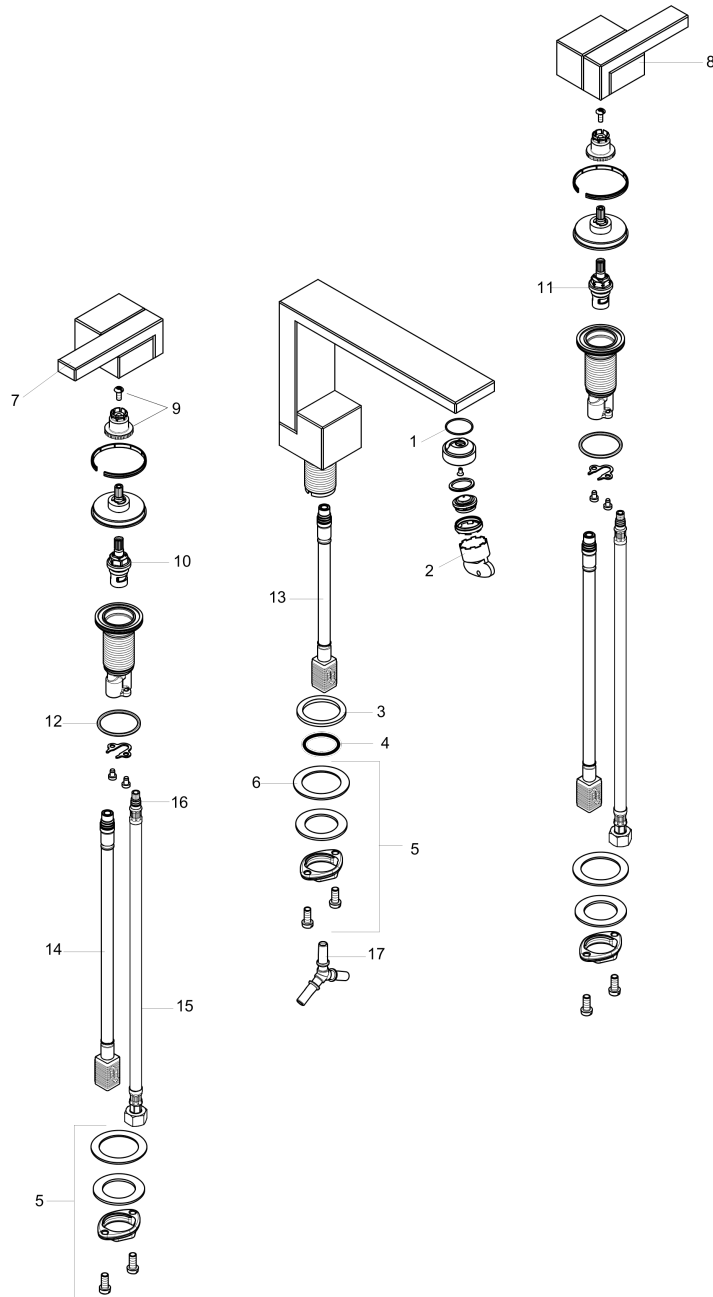

**AXOR Edge**  
**Widespread Faucet 130, 1.2 GPM, without Pop-up Drain**  
 Finish: **chrome** Part no. : **46050001**

Exploded drawing

Year of production: >01/20

**AXOR Edge**  
**Widespread Faucet 130, 1.2 GPM, without Pop-up Drain**  
 Finish: **chrome** Part no. : **46050001**

**Spare parts list**

Year of production: >01/20

Pos.	Description	Part no.	Price	PU
1	O-ring 22x1,2	98397000	-	1
2	service tool	95661000	-	1
3	flat seal	98749000	-	1
4	O-ring 26x4	92191000	-	1
5	null	92909000	-	1
6	lever collar	97548000	-	1
7	handle for hot water	93617000	-	1
8	handle for cold water	93618000	-	1
9	handle fixing set	94184000	-	1
10	shut off unit right closing	98817001	-	1
11	shut off unit left closing	95366001	-	1
12	null	92907000	-	1
13	null	92913000	-	1
14	null	92914000	-	1
15	connection hose 18½" M8x0,75 3/8"	96321001	-	1
16	O-ring 7x1,5	98422000	-	1
17	hose connection angel	92905000	-	1