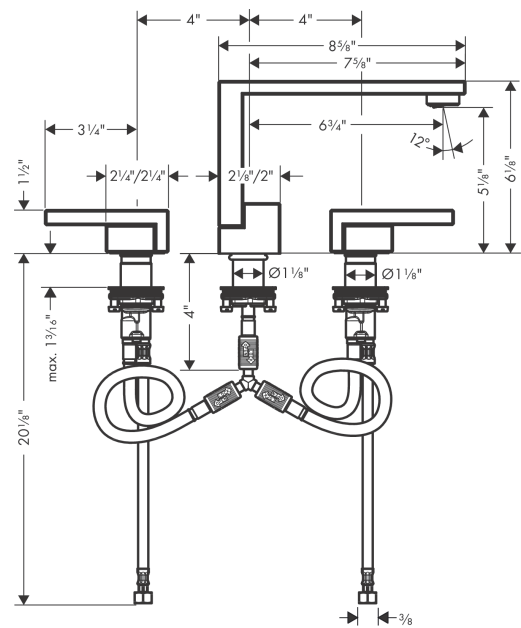

AXOR Edge
Widespread Faucet 130, 1.2 GPM, without Pop-up Drain
 Finish: **polished black chrome** Part no. : **46050331**

Description

Features

- Spout height: 5 Inch
- Handle variant: Lever
- Spray modes: aerated spray
- Max. flow: 1.2 GPM (4.5 L/Min)
- Ceramic valves hot/cold 90°

Item details

List Price \$ 3,291.00

Technology

Compliance / Sustainability

Product image

Scale drawing

AXOR Edge
Widespread Faucet 130, 1.2 GPM, without Pop-up Drain
 Finish: **polished black chrome** Part no. : **46050331**

Exploded drawing

Year of production: >04/20

AXOR Edge
Widespread Faucet 130, 1.2 GPM, without Pop-up Drain
 Finish: **polished black chrome** Part no. : **46050331**

Spare parts list

Year of production: >04/20

Pos.	Description	Part no.	Price	PU
1	O-ring 22x1,2	98397000	-	1
2	service tool	95661000	-	1
3	flat seal	98749000	-	1
4	O-ring 26x4	92191000	-	1
5	null	92909000	-	1
6	lever collar	97548000	-	1
9	handle fixing set	94184000	-	1
10	shut off unit right closing	98817001	-	1
11	shut off unit left closing	95366001	-	1
12	null	92907000	-	1
13	null	92913000	-	1
14	null	92914000	-	1
15	connection hose 18½" M8x0,75 3/8"	96321001	-	1
16	O-ring 7x1,5	98422000	-	1
17	hose connection angel	92905000	-	1