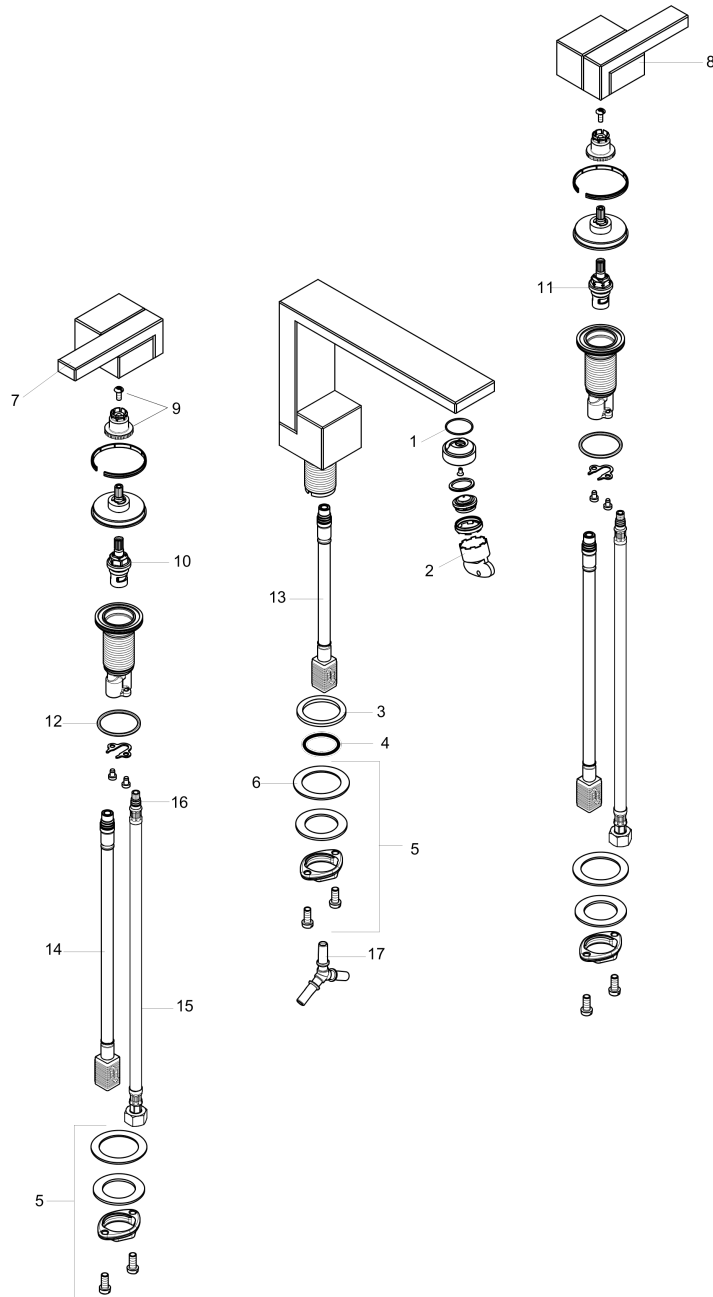

AXOR Edge
Widespread Faucet 130, 1.2 GPM, without Pop-up Drain
 Finish: **polished black chrome** Part no. : **46050331**

Description

Features

- Spout height: 5 Inch
- Handle variant: Lever
- Spray modes: aerated spray
- Max. flow: 1.2 GPM (4.5 L/Min)
- Ceramic valves hot/cold 90°

Item details

List Price \$ 3,291.00

Technology

Compliance / Sustainability

Product image

Scale drawing

AXOR Edge
Widespread Faucet 130, 1.2 GPM, without Pop-up Drain
 Finish: **polished black chrome** Part no. : **46050331**

Exploded drawing

Year of production: >04/20

AXOR Edge
Widespread Faucet 130, 1.2 GPM, without Pop-up Drain
 Finish: **polished black chrome** Part no. : **46050331**

Spare parts list

Year of production: >04/20

Pos.	Description	Part no.	Price	PU
1	O-ring 22x1,2	98397000	-	1
2	service tool	95661000	-	1
3	flat seal	98749000	-	1
4	O-ring 26x4	92191000	-	1
5	null	92909000	-	1
6	lever collar	97548000	-	1
9	handle fixing set	94184000	-	1
10	shut off unit right closing	98817001	-	1
11	shut off unit left closing	95366001	-	1
12	null	92907000	-	1
13	null	92913000	-	1
14	null	92914000	-	1
15	connection hose 18½" M8x0,75 3/8"	96321001	-	1
16	O-ring 7x1,5	98422000	-	1
17	hose connection angel	92905000	-	1