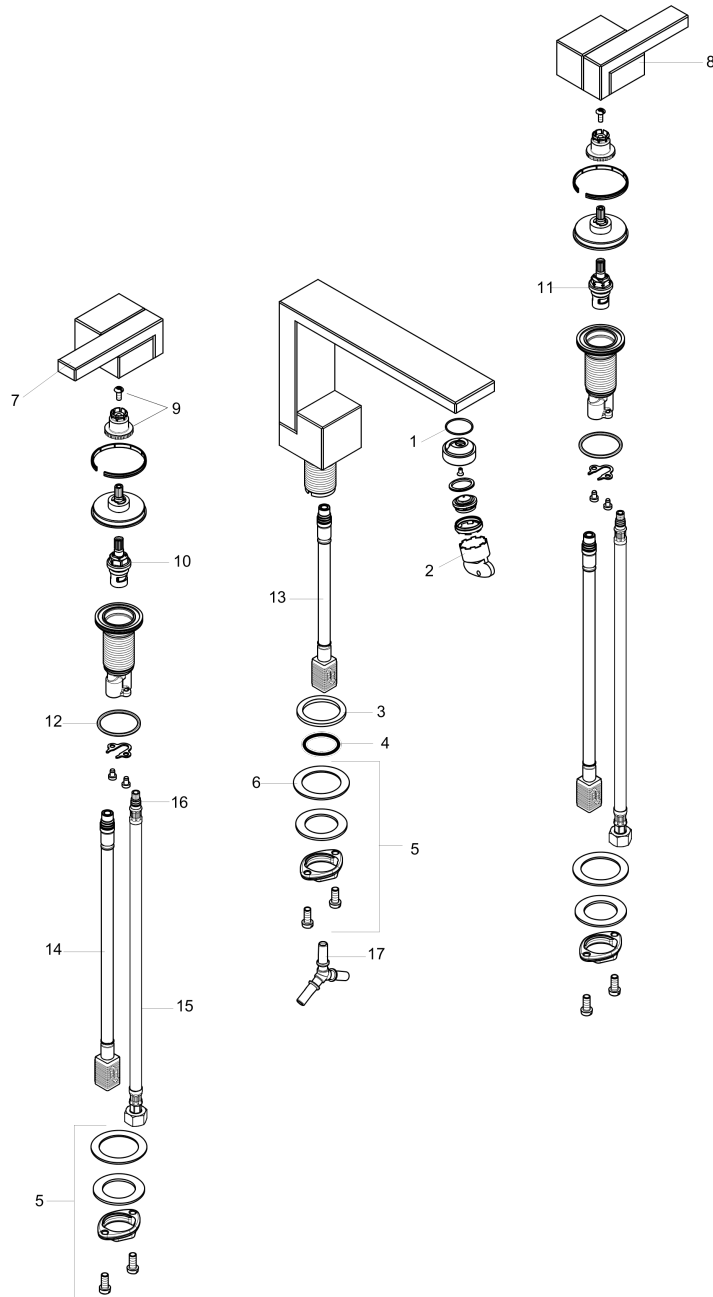

AXOR Edge
Widespread Faucet 130, 1.2 GPM, without Pop-up Drain
 Finish: **polished gold optic** Part no. : **46050991**

Exploded drawing

Year of production: >04/20

AXOR Edge
Widespread Faucet 130, 1.2 GPM, without Pop-up Drain
 Finish: **polished gold optic** Part no. : **46050991**

Spare parts list

Year of production: >04/20

Pos.	Description	Part no.	Price	PU
1	O-ring 22x1,2	98397000	-	1
2	service tool	95661000	-	1
3	flat seal	98749000	-	1
4	O-ring 26x4	92191000	-	1
5	null	92909000	-	1
6	lever collar	97548000	-	1
9	handle fixing set	94184000	-	1
10	shut off unit right closing	98817001	-	1
11	shut off unit left closing	95366001	-	1
12	null	92907000	-	1
13	null	92913000	-	1
14	null	92914000	-	1
15	connection hose 18½" M8x0,75 3/8"	96321001	-	1
16	O-ring 7x1,5	98422000	-	1
17	hose connection angel	92905000	-	1