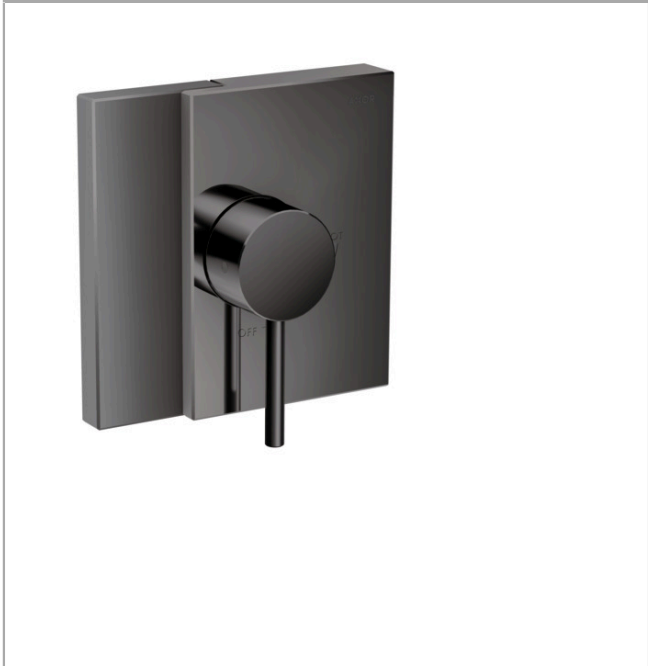

**AXOR Edge**  
**Pressure Balance Trim**  
 Finish: **polished black chrome** Part no. : **46460331**

Description

Item details

List Price \$ 887.00

Compliance / Sustainability

Product image

Scale drawing