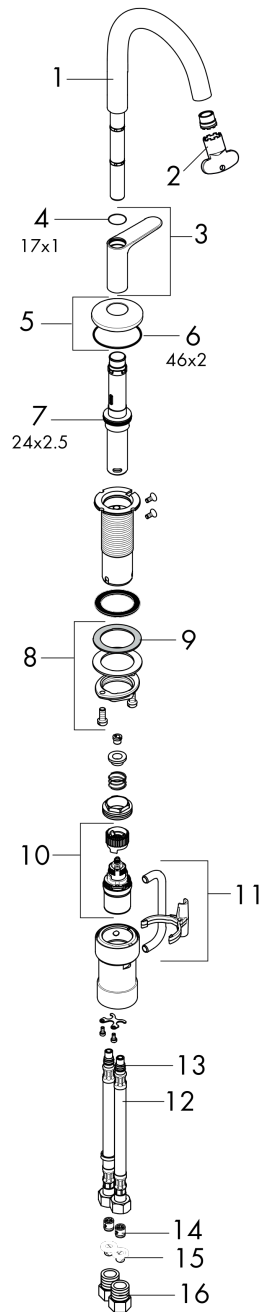

**AXOR One**  
**Single-Hole Faucet Select 170, 1.2 GPM, without Pop-up Drain**  
 Finish: **matte black** Part no. : **48020671**

Exploded drawing

Year of production: >08/21

**AXOR One**  
**Single-Hole Faucet Select 170, 1.2 GPM, without Pop-up Drain**  
 Finish: **matte black** Part no. : **48020671**

**Spare parts list**

Year of production: >08/21

Pos.	Description	Part no.	Price	PU
1	spout cpl.	94234670	-	1
2	special tool	98987000	-	1
3	handle	94238670	-	1
4	O-ring 17x1	94259000	-	1
5	escutcheon	93998670	-	1
6	O-Ring 46x2	98195000	-	1
7	O-ring 24x2,5	98145000	-	1
8	fixing set (Ø 32)	13961000	-	1
9	lever collar	97548000	-	1
10	cartridge, assy	92529000	-	1
11	connection angel	94262000	-	1
12	connection hose 450 mm M8x0,75 G3/8	93405000	-	1
13	O-ring 7x1,5	98422000	-	1
14	non return valve DW 10	96456000	-	1
15	filter packing	95291000	-	1
16	adapter for connection hose	88802000	-	1