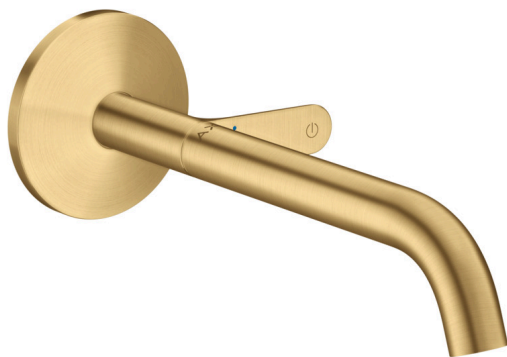

AXOR One
Wall-Mounted Single-Handle Faucet Select, 1.2 GPM, without Pop-up Drain
 Finish: **brushed gold optic** Part no. : **48112251**

Description

Features

- Handle variant: Select
- Spray modes: aerated spray
- Max. flow: 1.2 GPM (4.5 L/Min)
- Select cartridge for easy, intuitive operation: Push handle to turn water on and off, and turn to adjust temperature

Item details

List Price \$ 1,498.00

Technology

Design awards

Compliance / Sustainability

Product image

Scale drawing