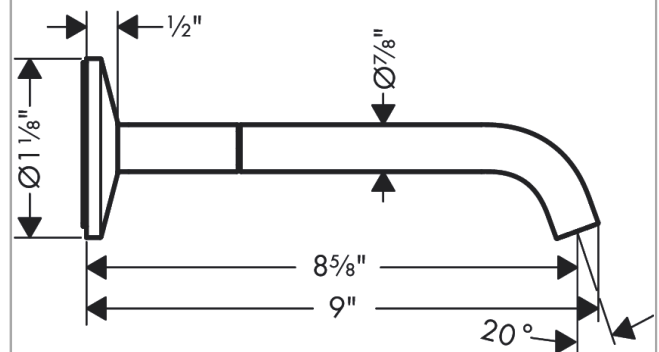

AXOR One
Wall-Mounted Single-Handle Faucet Select, 1.2 GPM, without Pop-up Drain
 Finish: **matte black** Part no. : **48112671**

Description

Features

- Handle variant: Select
- Spray modes: aerated spray
- Max. flow: 1.2 GPM (4.5 L/Min)
- Select cartridge for easy, intuitive operation: Push handle to turn water on and off, and turn to adjust temperature

Item details

List Price \$ 1,498.00

Technology

Design awards

Compliance / Sustainability

Product image

Scale drawing

AXOR One
Wall-Mounted Single-Handle Faucet Select, 1.2 GPM, without Pop-up Drain
 Finish: **matte black** Part no. : **48112671**

Exploded drawing

Year of production: >10/21

AXOR One

Wall-Mounted Single-Handle Faucet Select, 1.2 GPM, without Pop-up Drain

Finish: **matte black** Part no. : **48112671**

Spare parts list

Year of production: >10/21

Pos.	Description	Part no.	Price	PU
1	spout cpl.	94313670	-	1
2	aerator M16,5x1 (4,5 l/min)	92875000	-	1
3	special tool	98987000	-	1
4	handle	94314670	-	1
5	escutcheon Ø 80 mm	94315670	-	1
6	O-ring 72x2	98395000	-	1
7	O-ring 6x2	98458000	-	1
8	cartridge, assy	94317000	-	1
9	filter	94316000	-	1
10	non return valve	93250000	-	1
11	O-ring 25x2,5	92146000	-	1
12	O-ring 4x1,5	93463000	-	1
a	escutcheon Ø 80 mm	13611670	-	1
b	escutcheon height = 36 mm (when wall is not deep enough).	13610670	-	1
c	extension 25 mm	13609000	-	1