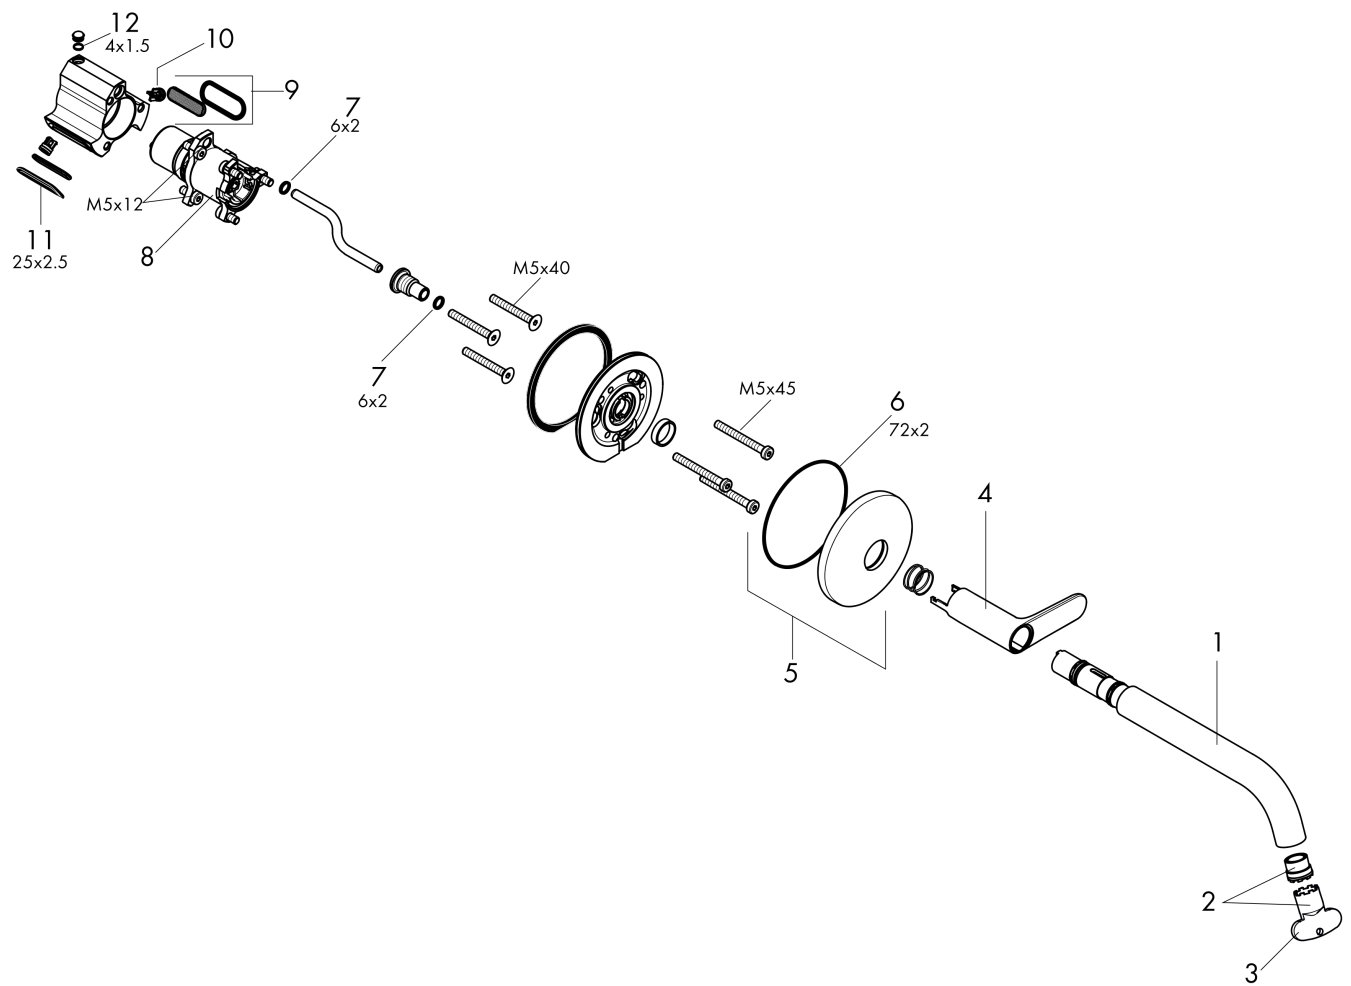

AXOR One
Wall-Mounted Single-Handle Faucet Select, 1.2 GPM, without Pop-up Drain
 Finish: **matte black** Part no. : **48112671**

Description

Features

- Handle variant: Select
- Spray modes: aerated spray
- Max. flow: 1.2 GPM (4.5 L/Min)
- Select cartridge for easy, intuitive operation: Push handle to turn water on and off, and turn to adjust temperature

Item details

List Price \$ 1,498.00

Technology

Design awards

Compliance / Sustainability

Product image

Scale drawing

AXOR One
Wall-Mounted Single-Handle Faucet Select, 1.2 GPM, without Pop-up Drain
 Finish: **matte black** Part no. : **48112671**

Exploded drawing

Year of production: >10/21

AXOR One

Wall-Mounted Single-Handle Faucet Select, 1.2 GPM, without Pop-up Drain

Finish: **matte black** Part no. : **48112671**

Spare parts list

Year of production: >10/21

Pos.	Description	Part no.	Price	PU
1	spout cpl.	94313670	-	1
2	aerator M16,5x1 (4,5 l/min)	92875000	-	1
3	special tool	98987000	-	1
4	handle	94314670	-	1
5	escutcheon Ø 80 mm	94315670	-	1
6	O-ring 72x2	98395000	-	1
7	O-ring 6x2	98458000	-	1
8	cartridge, assy	94317000	-	1
9	filter	94316000	-	1
10	non return valve	93250000	-	1
11	O-ring 25x2,5	92146000	-	1
12	O-ring 4x1,5	93463000	-	1
a	escutcheon Ø 80 mm	13611670	-	1
b	escutcheon height = 36 mm (when wall is not deep enough).	13610670	-	1
c	extension 25 mm	13609000	-	1