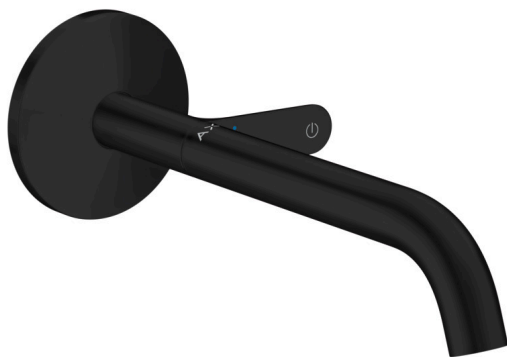

AXOR One
Wall-Mounted Single-Handle Faucet Select, 1.2 GPM, without Pop-up Drain
 Finish: **matte black** Part no. : **48112671**

Description

Features

- Handle variant: Select
- Spray modes: aerated spray
- Max. flow: 1.2 GPM (4.5 L/Min)
- Select cartridge for easy, intuitive operation: Push handle to turn water on and off, and turn to adjust temperature

Item details

List Price \$ 1,498.00

Technology

Design awards

Compliance / Sustainability

Product image

Scale drawing

AXOR One
Wall-Mounted Single-Handle Faucet Select, 1.2 GPM, without Pop-up Drain
 Finish: **matte black** Part no. : **48112671**

Exploded drawing

Year of production: >10/21

AXOR One

Wall-Mounted Single-Handle Faucet Select, 1.2 GPM, without Pop-up Drain

Finish: **matte black** Part no. : **48112671**

Spare parts list

Year of production: >10/21

Pos.	Description	Part no.	Price	PU
1	spout cpl.	94313670	-	1
2	aerator M16,5x1 (4,5 l/min)	92875000	-	1
3	special tool	98987000	-	1
4	handle	94314670	-	1
5	escutcheon Ø 80 mm	94315670	-	1
6	O-ring 72x2	98395000	-	1
7	O-ring 6x2	98458000	-	1
8	cartridge, assy	94317000	-	1
9	filter	94316000	-	1
10	non return valve	93250000	-	1
11	O-ring 25x2,5	92146000	-	1
12	O-ring 4x1,5	93463000	-	1
a	escutcheon Ø 80 mm	13611670	-	1
b	escutcheon height = 36 mm (when wall is not deep enough).	13610670	-	1
c	extension 25 mm	13609000	-	1