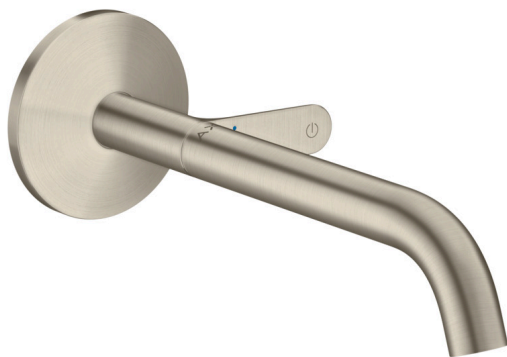

AXOR One
Wall-Mounted Single-Handle Faucet Select, 1.2 GPM, without Pop-up Drain
 Finish: **brushed nickel** Part no. : **48112821**

Description

Features

- Handle variant: Select
- Spray modes: aerated spray
- Max. flow: 1.2 GPM (4.5 L/Min)
- Select cartridge for easy, intuitive operation: Push handle to turn water on and off, and turn to adjust temperature

Item details

List Price \$ 1,498.00

Technology

Design awards

Compliance / Sustainability

Product image

Scale drawing