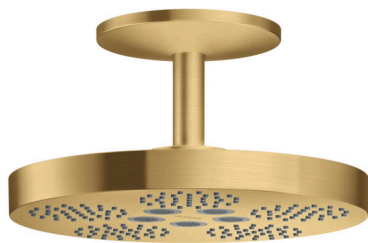

AXOR One
Showerhead 280 2-Jet with Ceiling Mount Trim, 2.5 GPM
 Finish: **brushed gold optic** Part no. : **48483251**

Description

Features

- Consists of: Showerhead, ceiling connector
- Shower head size: 11"
- Spray modes: PowderRain, Rain
- Max. flow: 2.5 GPM (9.5 L/Min)
- Showerhead removable for cleaning
- Does not include: Rough

Item details

List Price \$ 2,204.00

Technology

Compliance / Sustainability

Product image

Scale drawing