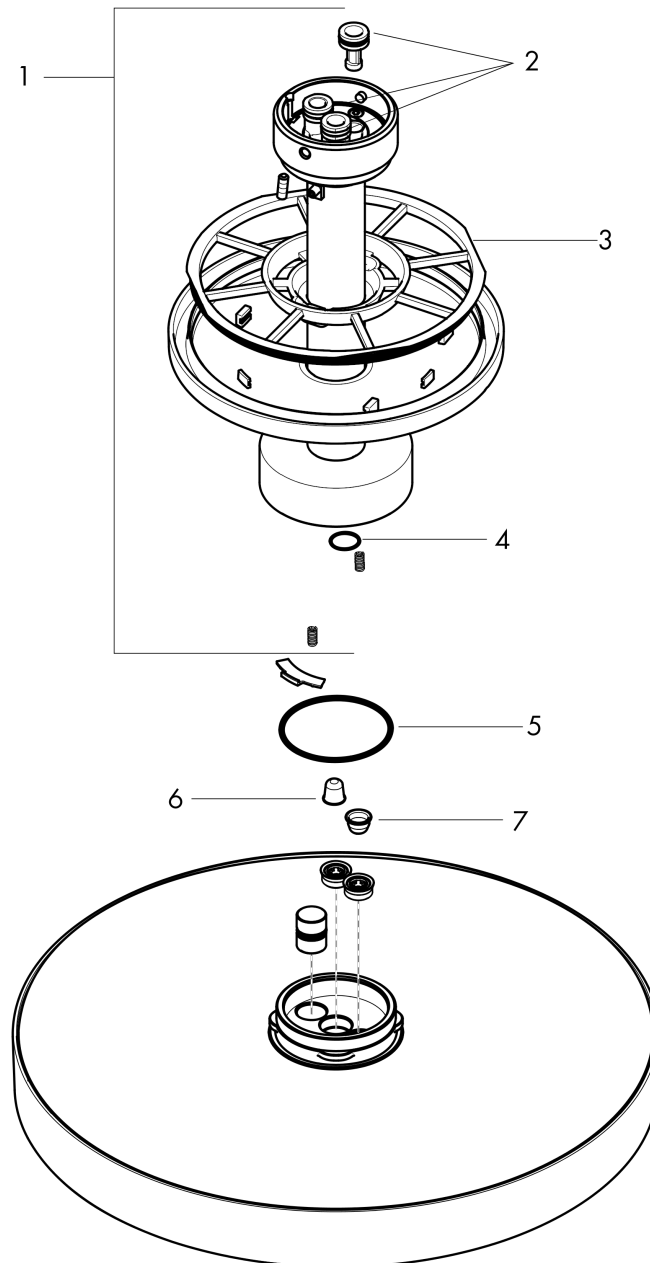

**AXOR One**  
**Showerhead 280 2-Jet with Ceiling Mount Trim, 2.5 GPM**  
 Finish: **matte black** Part no. : **48483671**

**Description**

**Features**

- Consists of: Showerhead, ceiling connector
- Shower head size: 11"
- Spray modes: PowderRain, Rain
- Max. flow: 2.5 GPM (9.5 L/Min)
- Showerhead removable for cleaning
- Does not include: Rough

**Item details**

List Price \$ 2,204.00

**Technology**

**Compliance / Sustainability**

**Product image**

**Scale drawing**

**AXOR One**  
**Showerhead 280 2-Jet with Ceiling Mount Trim, 2.5 GPM**  
 Finish: **matte black** Part no. : **48483671**

Exploded drawing

Year of production: >08/21

**AXOR One**  
**Showerhead 280 2-Jet with Ceiling Mount Trim, 2.5 GPM**  
 Finish: **matte black** Part no. : **48483671**

**Spare parts list**

Year of production: >08/21

Pos.	Description	Part no.	Price	PU
1	shower arm	93975670	-	1
2	O-ring 9x2	98119000	-	1
3	O-ring 120x2,5	93399000	-	1
4	O-ring 11x1,5	98385000	-	1
5	O-ring 45x2,5	98432000	-	1
6	filter	93967000	-	1
7	filter	97735000	-	1