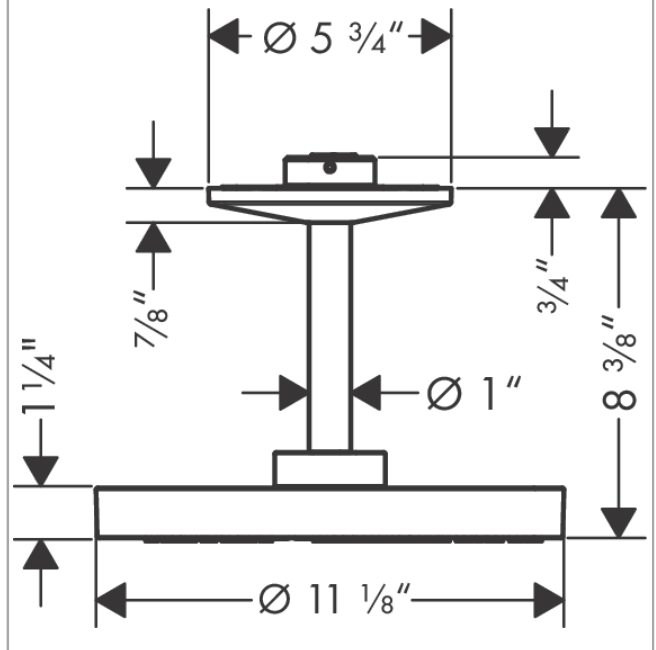

**AXOR One**  
**Showerhead 280 2-Jet with Ceiling Mount Trim, 2.5 GPM**  
 Finish: **matte black** Part no. : **48483671**

**Description**

**Features**

- Consists of: Showerhead, ceiling connector
- Shower head size: 11"
- Spray modes: PowderRain, Rain
- Max. flow: 2.5 GPM (9.5 L/Min)
- Showerhead removable for cleaning
- Does not include: Rough

**Item details**

List Price \$ 2,204.00

**Technology**

**Compliance / Sustainability**

**Product image**

**Scale drawing**

**AXOR One**  
**Showerhead 280 2-Jet with Ceiling Mount Trim, 2.5 GPM**  
 Finish: **matte black** Part no. : **48483671**

Exploded drawing

Year of production: >08/21

**AXOR One**  
**Showerhead 280 2-Jet with Ceiling Mount Trim, 2.5 GPM**  
 Finish: **matte black** Part no. : **48483671**

**Spare parts list**

Year of production: >08/21

Pos.	Description	Part no.	Price	PU
1	shower arm	93975670	-	1
2	O-ring 9x2	98119000	-	1
3	O-ring 120x2,5	93399000	-	1
4	O-ring 11x1,5	98385000	-	1
5	O-ring 45x2,5	98432000	-	1
6	filter	93967000	-	1
7	filter	97735000	-	1