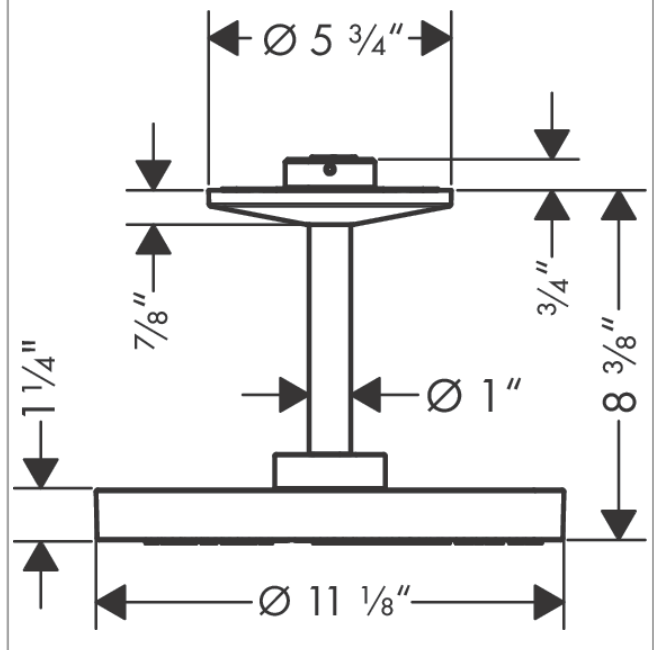

**AXOR One**  
**Showerhead 280 2-Jet with Ceiling Mount Trim, 1.75 GPM**  
 Finish: **matte black** Part no. : **48484671**

**Description**

**Features**

- Consists of: Showerhead, ceiling connector
- Shower head size: 11"
- Spray modes: PowderRain, Rain
- Max. flow: 1.75 GPM (6.6 L/Min)
- Showerhead removable for cleaning
- Does not include: Rough

**Item details**

List Price \$ 2,204.00

**Technology**

**Compliance / Sustainability**

**Product image**

**Scale drawing**

**AXOR One**  
**Showerhead 280 2-Jet with Ceiling Mount Trim, 1.75 GPM**  
 Finish: **matte black** Part no. : **48484671**

Exploded drawing

Year of production: >08/21

**AXOR One**  
**Showerhead 280 2-Jet with Ceiling Mount Trim, 1.75 GPM**  
 Finish: **matte black** Part no. : **48484671**

**Spare parts list**

Year of production: >08/21

Pos.	Description	Part no.	Price	PU
1	shower arm	93975670	-	1
2	O-ring 9x2	98119000	-	1
3	O-ring 120x2,5	93399000	-	1
4	O-ring 11x1,5	98385000	-	1
5	O-ring 45x2,5	98432000	-	1
6	filter	93967000	-	1
7	filter	97735000	-	1