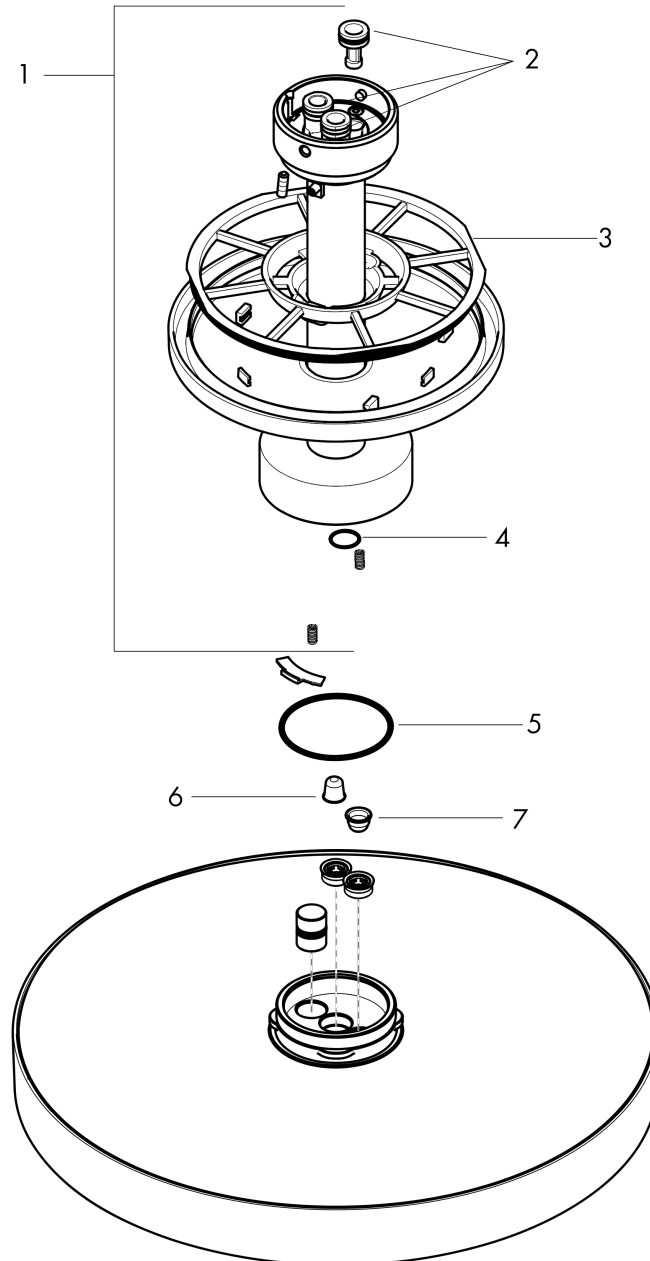

**AXOR One**  
**Showerhead 280 2-Jet with Ceiling Mount Trim, 1.75 GPM**  
 Finish: **matte black** Part no. : **48484671**

**Description**

**Features**

- Consists of: Showerhead, ceiling connector
- Shower head size: 11"
- Spray modes: PowderRain, Rain
- Max. flow: 1.75 GPM (6.6 L/Min)
- Showerhead removable for cleaning
- Does not include: Rough

**Item details**

List Price \$ 2,204.00

**Technology**

**Compliance / Sustainability**

**Product image**

**Scale drawing**

**AXOR One**  
**Showerhead 280 2-Jet with Ceiling Mount Trim, 1.75 GPM**  
 Finish: **matte black** Part no. : **48484671**

Exploded drawing

Year of production: >08/21

**AXOR One**  
**Showerhead 280 2-Jet with Ceiling Mount Trim, 1.75 GPM**  
 Finish: **matte black** Part no. : **48484671**

**Spare parts list**

Year of production: >08/21

Pos.	Description	Part no.	Price	PU
1	shower arm	93975670	-	1
2	O-ring 9x2	98119000	-	1
3	O-ring 120x2,5	93399000	-	1
4	O-ring 11x1,5	98385000	-	1
5	O-ring 45x2,5	98432000	-	1
6	filter	93967000	-	1
7	filter	97735000	-	1