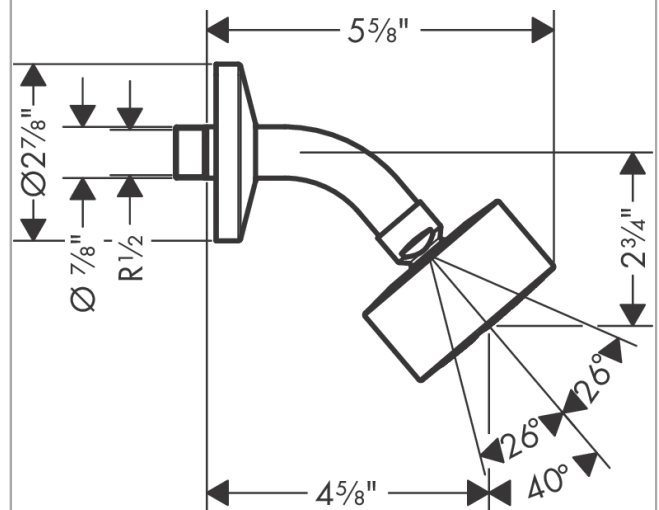

**AXOR One**  
**Showerhead 75 1-Jet, 1.5 GPM**  
 Finish: **brushed nickel** Part no. : **48489821**

**Description**

**Features**

- Consists of: Showerhead, Showerarm
- Shower head size: 2.87"
- Spray modes: PowderRain
- Max. flow: 1.5 GPM (5.7 L/Min)
- Projection: 4.56"
- Showerhead removable for cleaning

**Item details**

List Price \$ 435.00

**Technology**

**Compliance / Sustainability**

**Product image**

**Scale drawing**

**AXOR One**  
**Showerhead 75 1-Jet, 1.5 GPM**  
 Finish: **brushed nickel** Part no. : **48489821**

Exploded drawing

Year of production: >11/21

**AXOR One**  
**Showerhead 75 1-Jet, 1.5 GPM**  
 Finish: **brushed nickel** Part no. : **48489821**

**Spare parts list**

Year of production: >11/21

Pos.	Description	Part no.	Price	PU
1	escutcheon	93956820	-	1
2	O-ring 22x2,5	92478000	-	1
3	shower arm	93957820	-	1
4	seal	98058000	-	1
5	filter	92672000	-	1