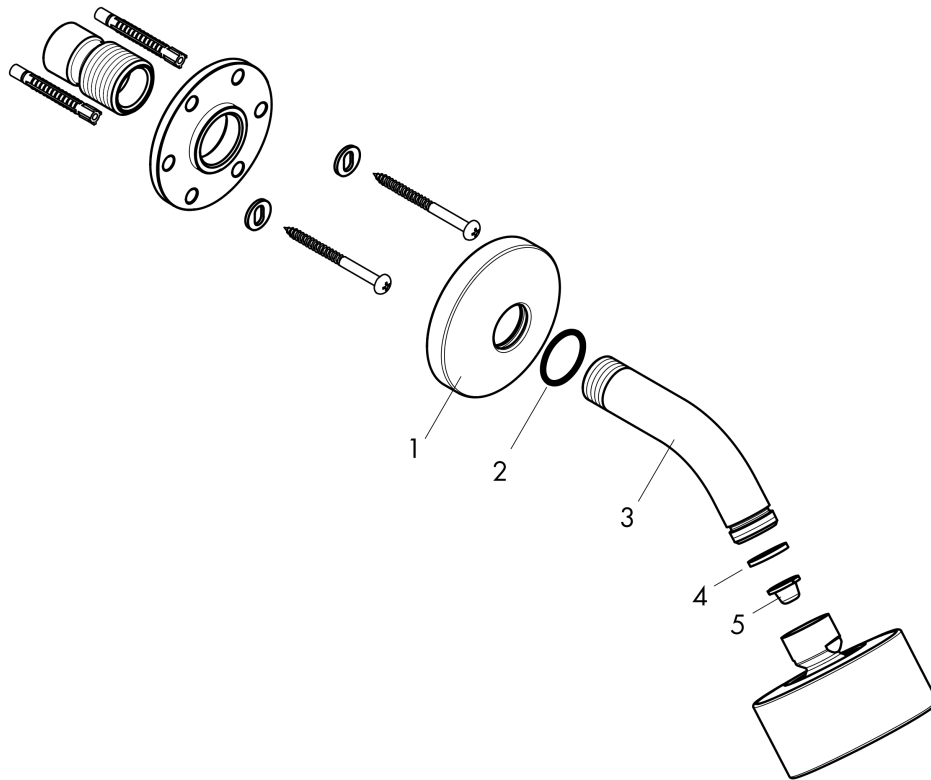

**AXOR One**  
**Showerhead 75 1-Jet, 1.5 GPM**  
 Finish: **brushed nickel** Part no. : **48489821**

**Description**

**Features**

- Consists of: Showerhead, Showerarm
- Shower head size: 2.87"
- Spray modes: PowderRain
- Max. flow: 1.5 GPM (5.7 L/Min)
- Projection: 4.56"
- Showerhead removable for cleaning

**Item details**

List Price \$ 435.00

**Technology**

**Compliance / Sustainability**

**Product image**

**Scale drawing**

**AXOR One**  
**Showerhead 75 1-Jet, 1.5 GPM**  
 Finish: **brushed nickel** Part no. : **48489821**

Exploded drawing

Year of production: >11/21

**AXOR One**  
**Showerhead 75 1-Jet, 1.5 GPM**  
 Finish: **brushed nickel** Part no. : **48489821**

**Spare parts list**

Year of production: >11/21

Pos.	Description	Part no.	Price	PU
1	escutcheon	93956820	-	1
2	O-ring 22x2,5	92478000	-	1
3	shower arm	93957820	-	1
4	seal	98058000	-	1
5	filter	92672000	-	1