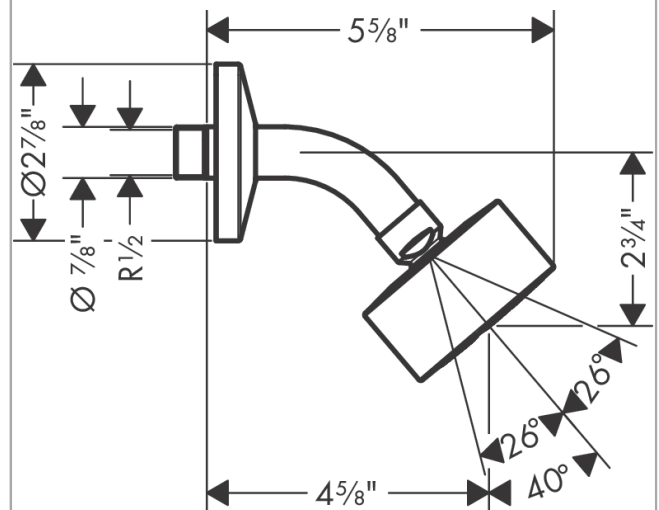

AXOR One
Showerhead 75 1-Jet, 1.75 GPM
 Finish: **brushed gold optic** Part no. : **48497251**

Description

Features

- Consists of: Showerhead, Showerarm
- Shower head size: 2.87"
- Spray modes: PowderRain
- Max. flow: 1.75 GPM (6.6 L/Min)
- Projection: 4.56"
- Showerhead removable for cleaning

Item details

List Price \$ 435.00

Technology

Compliance / Sustainability

Product image

Scale drawing

AXOR One
Showerhead 75 1-Jet, 1.75 GPM
 Finish: brushed gold optic Part no. : 48497251

Exploded drawing

Year of production: >11/21

AXOR One
Showerhead 75 1-Jet, 1.75 GPM
 Finish: **brushed gold optic** Part no. : **48497251**

Spare parts list

Year of production: >11/21

Pos.	Description	Part no.	Price	PU
1	escutcheon	93956250	-	1
2	O-ring 22x2,5	92478000	-	1
3	shower arm	93957250	-	1
4	seal	98058000	-	1
5	filter	92672000	-	1