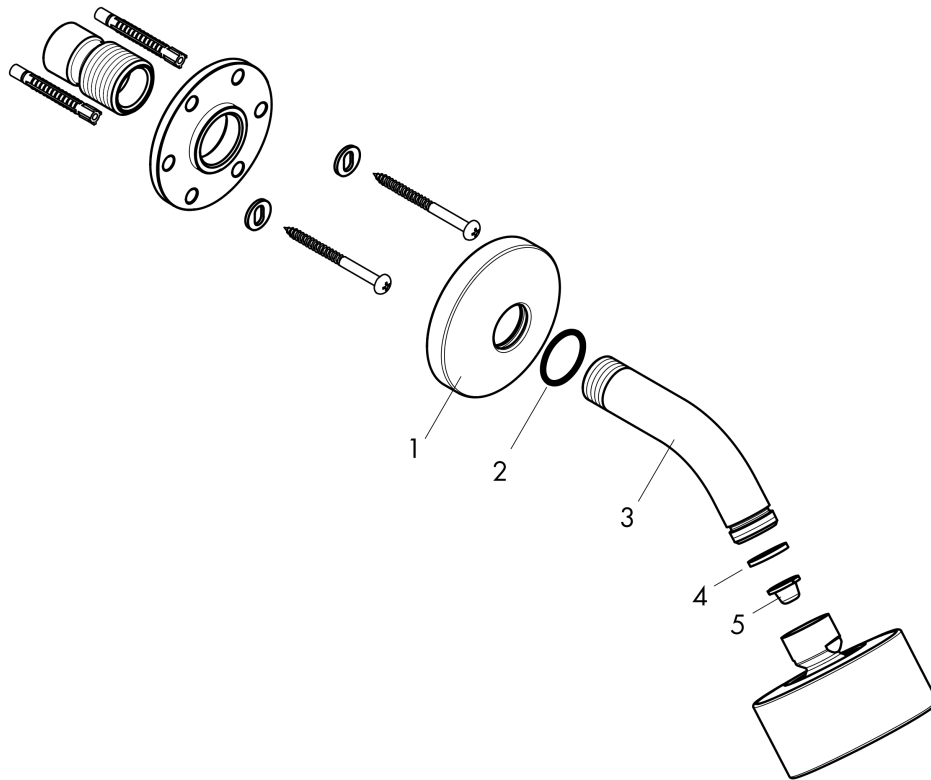

AXOR One
Showerhead 75 1-Jet, 1.75 GPM
 Finish: **brushed gold optic** Part no. : **48497251**

Description

Features

- Consists of: Showerhead, Showerarm
- Shower head size: 2.87"
- Spray modes: PowderRain
- Max. flow: 1.75 GPM (6.6 L/Min)
- Projection: 4.56"
- Showerhead removable for cleaning

Item details

List Price \$ 435.00

Technology

Compliance / Sustainability

Product image

Scale drawing

AXOR One
Showerhead 75 1-Jet, 1.75 GPM
 Finish: brushed gold optic Part no. : 48497251

Exploded drawing

Year of production: >11/21

AXOR One
Showerhead 75 1-Jet, 1.75 GPM
 Finish: **brushed gold optic** Part no. : **48497251**

Spare parts list

Year of production: >11/21

Pos.	Description	Part no.	Price	PU
1	escutcheon	93956250	-	1
2	O-ring 22x2,5	92478000	-	1
3	shower arm	93957250	-	1
4	seal	98058000	-	1
5	filter	92672000	-	1