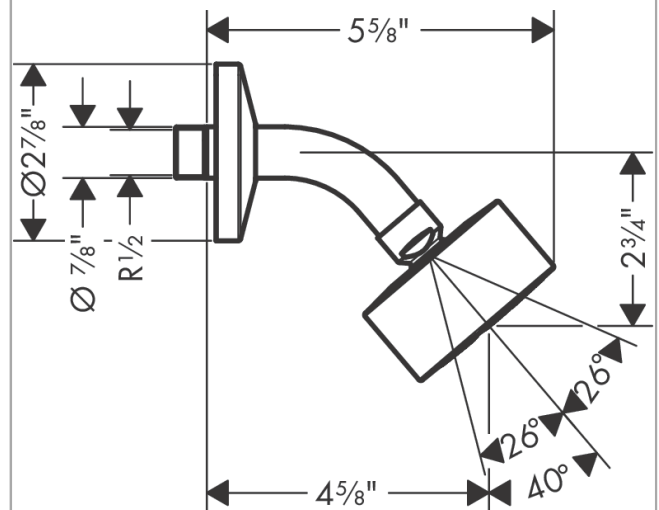

AXOR One

Showerhead 75 1-Jet, 1.75 GPM

Finish: **brushed black chrome** Part no. : **48497341**

Description

Features

- Consists of: Showerhead, Showerarm
- Shower head size: 2.87"
- Spray modes: PowderRain
- Max. flow: 1.75 GPM (6.6 L/Min)
- Projection: 4.56"
- Showerhead removable for cleaning

Item details

List Price \$ 435.00

Technology

Compliance / Sustainability

Product image

Scale drawing

AXOR One

Showerhead 75 1-Jet, 1.75 GPM

Finish: **brushed black chrome** Part no. : **48497341**

Exploded drawing

Year of production: >11/22

AXOR One

Showerhead 75 1-Jet, 1.75 GPM

Finish: **brushed black chrome** Part no. : **48497341**

Spare parts list

Year of production: >11/22

Pos.	Description	Part no.	Price	PU
1	escutcheon	93956340	-	1
2	O-ring 22x2,5	92478000	-	1
3	shower arm	93957340	-	1
4	seal	98058000	-	1
5	filter	92672000	-	1