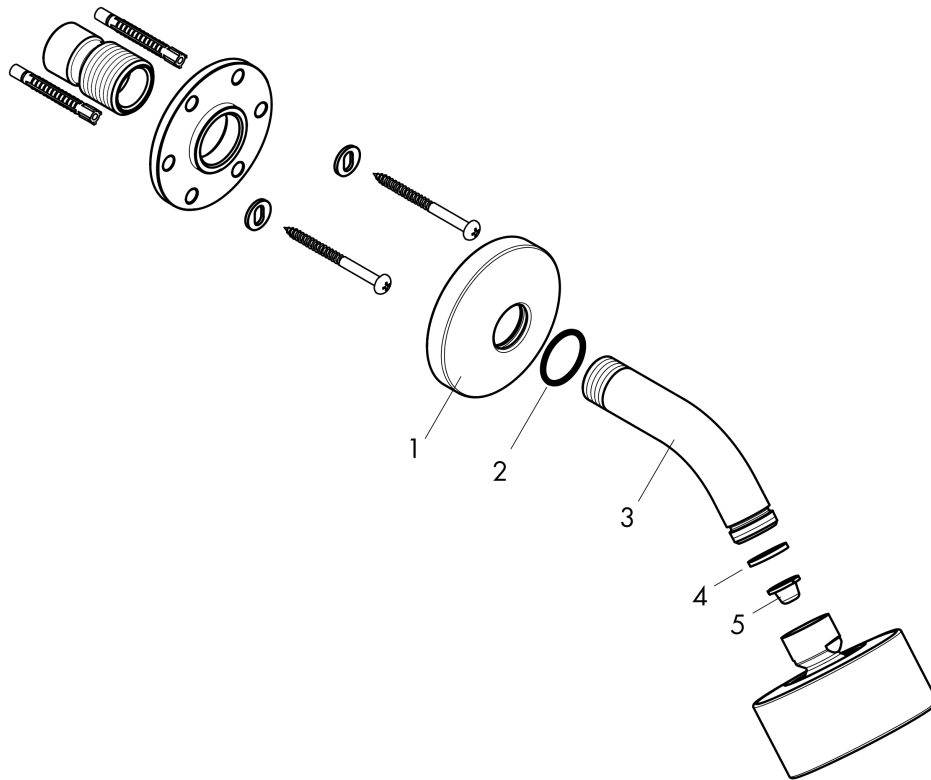

AXOR One

Showerhead 75 1-Jet, 1.75 GPM

Finish: **brushed black chrome** Part no. : **48497341**

Description

Features

- Consists of: Showerhead, Showerarm
- Shower head size: 2.87"
- Spray modes: PowderRain
- Max. flow: 1.75 GPM (6.6 L/Min)
- Projection: 4.56"
- Showerhead removable for cleaning

Item details

List Price \$ 435.00

Technology

Compliance / Sustainability

Product image

Scale drawing

AXOR One

Showerhead 75 1-Jet, 1.75 GPM

Finish: **brushed black chrome** Part no. : **48497341**

Exploded drawing

Year of production: >11/22

AXOR One

Showerhead 75 1-Jet, 1.75 GPM

Finish: **brushed black chrome** Part no. : **48497341**

Spare parts list

Year of production: >11/22

Pos.	Description	Part no.	Price	PU
1	escutcheon	93956340	-	1
2	O-ring 22x2,5	92478000	-	1
3	shower arm	93957340	-	1
4	seal	98058000	-	1
5	filter	92672000	-	1