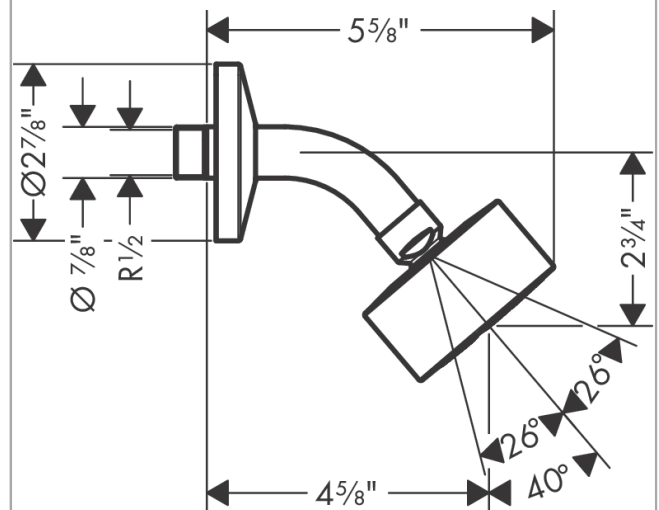

AXOR One
Showerhead 75 1-Jet, 1.75 GPM
 Finish: **matte black** Part no. : **48497671**

Description

Features

- Consists of: Showerhead, Showerarm
- Shower head size: 2.87"
- Spray modes: PowderRain
- Max. flow: 1.75 GPM (6.6 L/Min)
- Projection: 4.56"
- Showerhead removable for cleaning

Item details

List Price \$ 435.00

Technology

Compliance / Sustainability

Product image

Scale drawing

AXOR One
Showerhead 75 1-Jet, 1.75 GPM
Finish: **matte black** Part no. : **48497671**

Exploded drawing

Year of production: >08/21

AXOR One
Showerhead 75 1-Jet, 1.75 GPM
 Finish: **matte black** Part no. : **48497671**

Spare parts list

Year of production: >08/21

Pos.	Description	Part no.	Price	PU
1	escutcheon	93956670	-	1
2	O-ring 22x2,5	92478000	-	1
3	seal	98058000	-	1
4	filter	92672000	-	1
5	shower arm	93957820	-	1