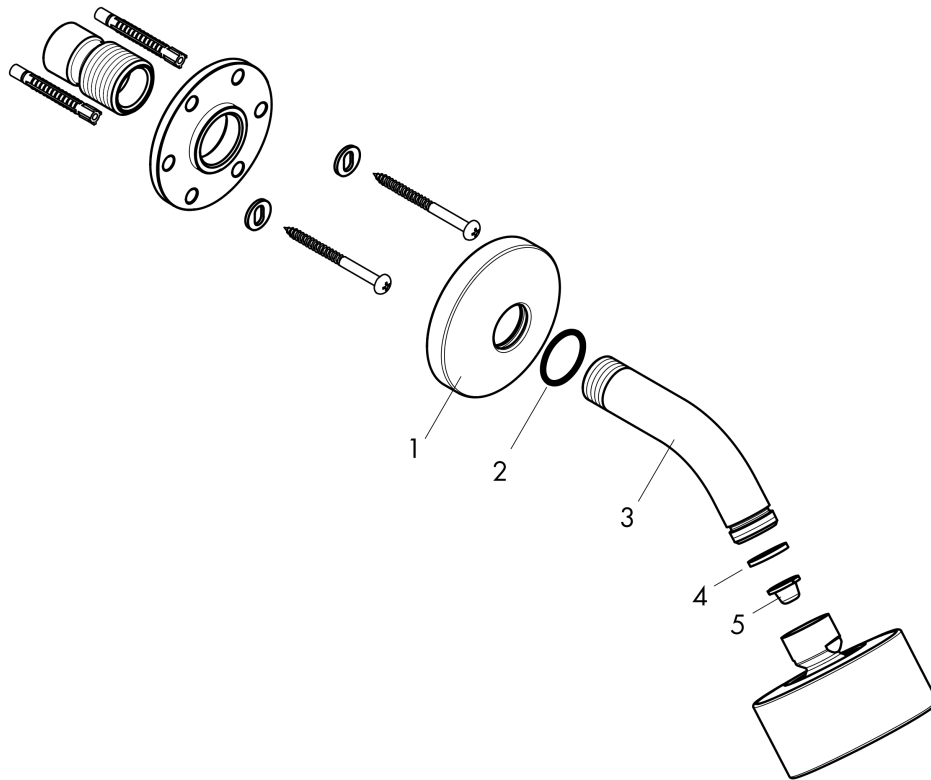

AXOR One
Showerhead 75 1-Jet, 1.75 GPM
 Finish: **matte black** Part no. : **48497671**

Description

Features

- Consists of: Showerhead, Showerarm
- Shower head size: 2.87"
- Spray modes: PowderRain
- Max. flow: 1.75 GPM (6.6 L/Min)
- Projection: 4.56"
- Showerhead removable for cleaning

Item details

List Price \$ 435.00

Technology

Compliance / Sustainability

Product image

Scale drawing

AXOR One
Showerhead 75 1-Jet, 1.75 GPM
Finish: **matte black** Part no. : **48497671**

Exploded drawing

Year of production: >08/21

AXOR One
Showerhead 75 1-Jet, 1.75 GPM
 Finish: **matte black** Part no. : **48497671**

Spare parts list

Year of production: >08/21

Pos.	Description	Part no.	Price	PU
1	escutcheon	93956670	-	1
2	O-ring 22x2,5	92478000	-	1
3	seal	98058000	-	1
4	filter	92672000	-	1
5	shower arm	93957820	-	1