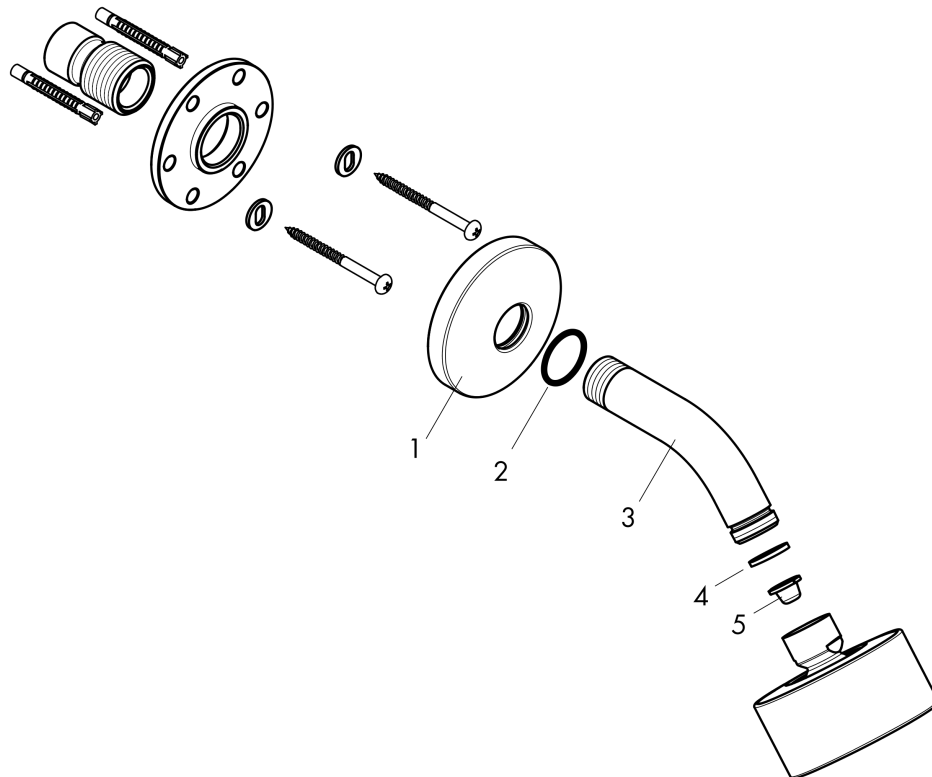

AXOR One
Showerhead 75 1-Jet, 1.75 GPM
 Finish: **brushed nickel** Part no. : **48497821**

Description

Features

- Consists of: Showerhead, Showerarm
- Shower head size: 2.87"
- Spray modes: PowderRain
- Max. flow: 1.75 GPM (6.6 L/Min)
- Projection: 4.56"
- Showerhead removable for cleaning

Item details

List Price \$ 435.00

Technology

Compliance / Sustainability

Product image

Scale drawing

AXOR One
Showerhead 75 1-Jet, 1.75 GPM
 Finish: **brushed nickel** Part no. : **48497821**

Exploded drawing

Year of production: >11/21

AXOR One
Showerhead 75 1-Jet, 1.75 GPM
 Finish: **brushed nickel** Part no. : **48497821**

Spare parts list

Year of production: >11/21

Pos.	Description	Part no.	Price	PU
1	escutcheon	93956820	-	1
2	O-ring 22x2,5	92478000	-	1
3	shower arm	93957820	-	1
4	seal	98058000	-	1
5	filter	92672000	-	1