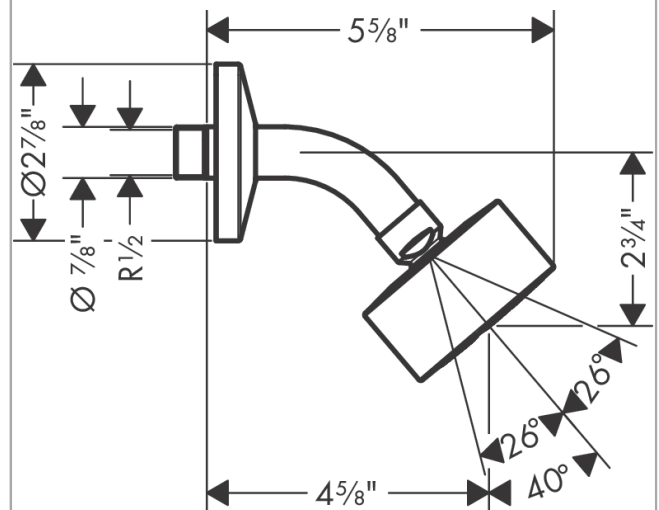

AXOR One
Showerhead 75 1-Jet, 1.75 GPM
 Finish: **brushed nickel** Part no. : **48497821**

Description

Features

- Consists of: Showerhead, Showerarm
- Shower head size: 2.87"
- Spray modes: PowderRain
- Max. flow: 1.75 GPM (6.6 L/Min)
- Projection: 4.56"
- Showerhead removable for cleaning

Item details

List Price \$ 435.00

Technology

Compliance / Sustainability

Product image

Scale drawing

AXOR One
Showerhead 75 1-Jet, 1.75 GPM
 Finish: **brushed nickel** Part no. : **48497821**

Exploded drawing

Year of production: >11/21

AXOR One
Showerhead 75 1-Jet, 1.75 GPM
 Finish: **brushed nickel** Part no. : **48497821**

Spare parts list

Year of production: >11/21

Pos.	Description	Part no.	Price	PU
1	escutcheon	93956820	-	1
2	O-ring 22x2,5	92478000	-	1
3	shower arm	93957820	-	1
4	seal	98058000	-	1
5	filter	92672000	-	1