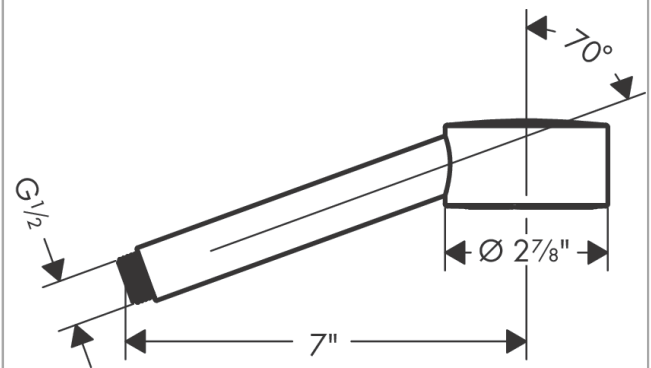

**Technology**

**Compliance / Sustainability**

**Product image**

**Scale drawing**

**AXOR One**  
**Handshower 1-Jet, 1.75 GPM**  
Finish: **matte black** Part no. : **48652671**

Exploded drawing

Year of production: >08/21

**AXOR One**  
**Handshower 1-Jet, 1.75 GPM**  
 Finish: **matte black** Part no. : **48652671**

**Spare parts list**

Year of production: >08/21

Pos.	Description	Part no.	Price	PU
1	filter	92672000	-	1
2	seal	98058000	-	1