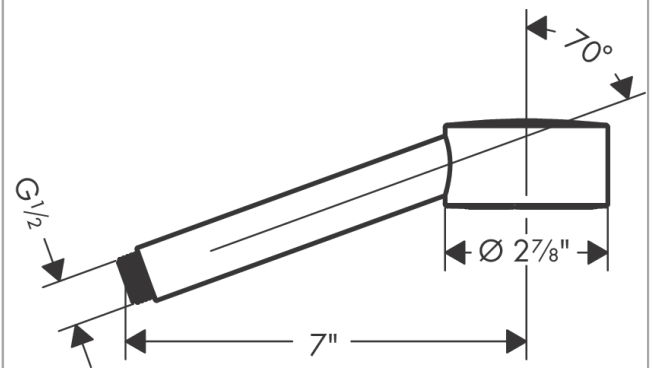

AXOR One
Handshower 1-Jet, 2.5 GPM
 Finish: **matte black** Part no. : **48653671**

Description

Features

- Spray modes: PowderRain
- Max. flow: 2.5 GPM (9.5 L/Min)

Item details

List Price \$ 245.00

Technology

Compliance / Sustainability

Product image

Scale drawing

AXOR One
Handshower 1-Jet, 2.5 GPM
 Finish: **matte black** Part no. : **48653671**

Exploded drawing

Year of production: >08/21

AXOR One
Handshower 1-Jet, 2.5 GPM
 Finish: **matte black** Part no. : **48653671**

Spare parts list

Year of production: >08/21

Pos.	Description	Part no.	Price	PU
1	filter	92672000	-	1
2	seal	98058000	-	1