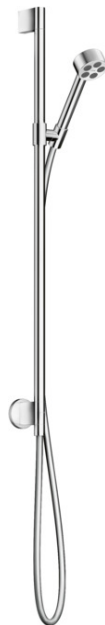

AXOR One
Wallbar Set 75 1-Jet with Wall Outlet, 2.5 GPM
 Finish: **chrome** Part no. : **48791001**

Description

Features

- Consists of: Handshower, Wallbar, Shower hose, Slider, Wall Outlet
- Spray modes: PowderRain
- Max. flow: 2.5 GPM (9.5 L/Min)
- Wall mounted: Fastens with screws
- Profile stand pipe: round
- Shower bar diameter: 0.98"
- Pivot connector prevents hose from tangling

Item details

List Price \$ 578.00

Technology

Design awards

Compliance / Sustainability

Product image

Scale drawing

AXOR One
Wallbar Set 75 1-Jet with Wall Outlet, 2.5 GPM
 Finish: **chrome** Part no. : **48791001**

Exploded drawing

Year of production: >08/21

AXOR One
Wallbar Set 75 1-Jet with Wall Outlet, 2.5 GPM
 Finish: **chrome** Part no. : **48791001**

Spare parts list

Year of production: >08/21

Pos.	Description	Part no.	Price	PU
1	cover	94527000	-	1
2	screw	97795000	-	1
3	mounting set	96179000	-	1
4	support cpl.	96486000	-	1
5	tile-matching-disk 7 mm	96397000	-	1
6	O-Ring 13x3	98184000	-	1
7	lower support element	94358000	-	1
8	hollow set screw M5x8	92851000	-	1
9	escutcheon	94359000	-	1
10	O-ring 13x2	98128000	-	1
11	handshower	48651000	-	1
12	filter	92672000	-	1
13	shower hose 1,60 m	28626000	-	1
14	seal	98058000	-	1
15	support, assy	95480000	-	1
16	sleeve	94361000	-	1
17	set of non return valves DW 15	94074000	-	1
18	connecting thread	95392000	-	1
19	O-ring 14x2	98129000	-	1
20	O-ring 17x2	98199000	-	1