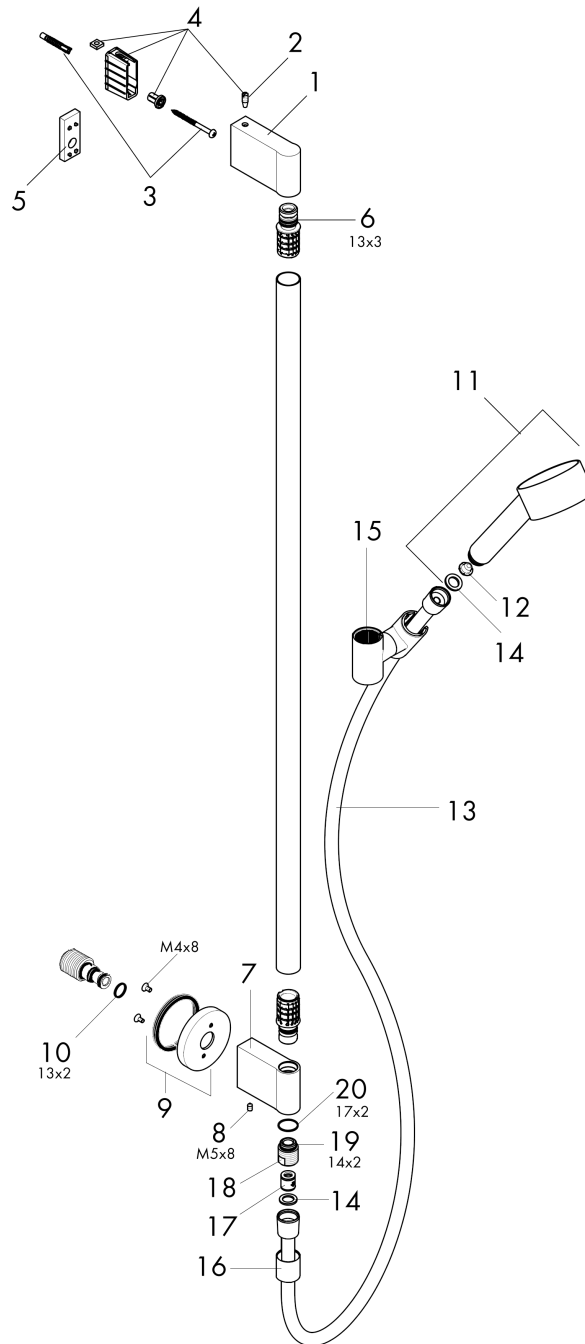

AXOR One
Wallbar Set 75 1-Jet with Wall Outlet, 2.5 GPM
 Finish: **chrome** Part no. : **48791001**

Description

Features

- Consists of: Handshower, Wallbar, Shower hose, Slider, Wall Outlet
- Spray modes: PowderRain
- Max. flow: 2.5 GPM (9.5 L/Min)
- Wall mounted: Fastens with screws
- Profile stand pipe: round
- Shower bar diameter: 0.98"
- Pivot connector prevents hose from tangling

Item details

List Price \$ 578.00

Technology

Design awards

Compliance / Sustainability

Product image

Scale drawing

AXOR One
Wallbar Set 75 1-Jet with Wall Outlet, 2.5 GPM
 Finish: **chrome** Part no. : **48791001**

Exploded drawing

Year of production: >08/21

AXOR One
Wallbar Set 75 1-Jet with Wall Outlet, 2.5 GPM
 Finish: **chrome** Part no. : **48791001**

Spare parts list

Year of production: >08/21

Pos.	Description	Part no.	Price	PU
1	cover	94527000	-	1
2	screw	97795000	-	1
3	mounting set	96179000	-	1
4	support cpl.	96486000	-	1
5	tile-matching-disk 7 mm	96397000	-	1
6	O-Ring 13x3	98184000	-	1
7	lower support element	94358000	-	1
8	hollow set screw M5x8	92851000	-	1
9	escutcheon	94359000	-	1
10	O-ring 13x2	98128000	-	1
11	handshower	48651000	-	1
12	filter	92672000	-	1
13	shower hose 1,60 m	28626000	-	1
14	seal	98058000	-	1
15	support, assy	95480000	-	1
16	sleeve	94361000	-	1
17	set of non return valves DW 15	94074000	-	1
18	connecting thread	95392000	-	1
19	O-ring 14x2	98129000	-	1
20	O-ring 17x2	98199000	-	1