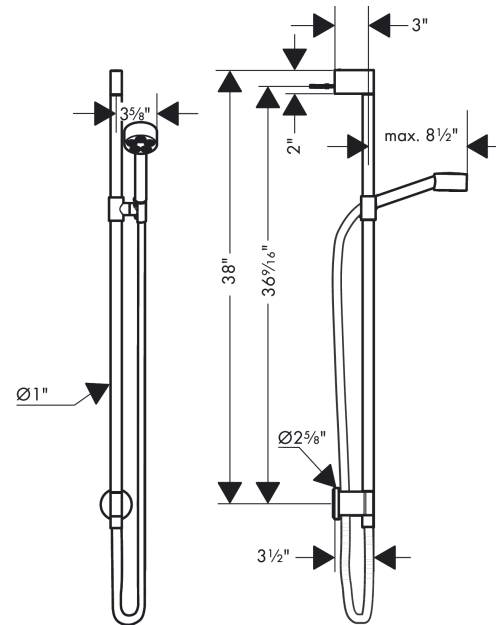

AXOR One
Wallbar Set 75 1-Jet with Wall Outlet, 2.5 GPM
 Finish: **chrome** Part no. : **48791001**

Description

Features

- Consists of: Handshower, Wallbar, Shower hose, Slider, Wall Outlet
- Spray modes: PowderRain
- Max. flow: 2.5 GPM (9.5 L/Min)
- Wall mounted: Fastens with screws
- Profile stand pipe: round
- Shower bar diameter: 0.98"
- Pivot connector prevents hose from tangling

Item details

List Price \$ 578.00

Technology

Design awards

Compliance / Sustainability

Product image

Scale drawing

AXOR One
Wallbar Set 75 1-Jet with Wall Outlet, 2.5 GPM
 Finish: **chrome** Part no. : **48791001**

Exploded drawing

Year of production: >08/21

AXOR One
Wallbar Set 75 1-Jet with Wall Outlet, 2.5 GPM
 Finish: **chrome** Part no. : **48791001**

Spare parts list

Year of production: >08/21

Pos.	Description	Part no.	Price	PU
1	cover	94527000	-	1
2	screw	97795000	-	1
3	mounting set	96179000	-	1
4	support cpl.	96486000	-	1
5	tile-matching-disk 7 mm	96397000	-	1
6	O-Ring 13x3	98184000	-	1
7	lower support element	94358000	-	1
8	hollow set screw M5x8	92851000	-	1
9	escutcheon	94359000	-	1
10	O-ring 13x2	98128000	-	1
11	handshower	48651000	-	1
12	filter	92672000	-	1
13	shower hose 1,60 m	28626000	-	1
14	seal	98058000	-	1
15	support, assy	95480000	-	1
16	sleeve	94361000	-	1
17	set of non return valves DW 15	94074000	-	1
18	connecting thread	95392000	-	1
19	O-ring 14x2	98129000	-	1
20	O-ring 17x2	98199000	-	1