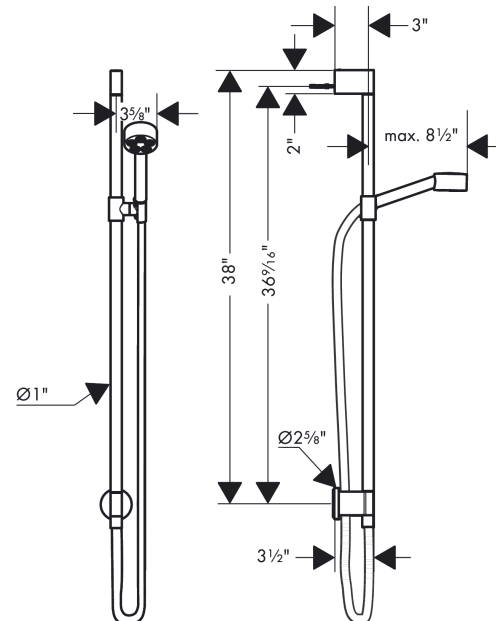

AXOR One
Wallbar Set 75 1-Jet with Wall Outlet, 2.5 GPM
 Finish: **matte black** Part no. : **48791671**

Description

Features

- Consists of: Handshower, Wallbar, Shower hose, Slider, Wall Outlet
- Spray modes: PowderRain
- Max. flow: 2.5 GPM (9.5 L/Min)
- Wall mounted: Fastens with screws
- Profile stand pipe: round
- Shower bar diameter: 0.98"
- Pivot connector prevents hose from tangling

Item details

List Price \$ 762.00

Technology

Design awards

Compliance / Sustainability

Product image

Scale drawing

AXOR One
Wallbar Set 75 1-Jet with Wall Outlet, 2.5 GPM
 Finish: **matte black** Part no. : **48791671**

Exploded drawing

Year of production: >08/21

AXOR One
Wallbar Set 75 1-Jet with Wall Outlet, 2.5 GPM
 Finish: **matte black** Part no. : **48791671**

Spare parts list

Year of production: >08/21

Pos.	Description	Part no.	Price	PU
1	cover	94527670	-	1
2	screw	97795000	-	1
3	mounting set	96179000	-	1
4	support cpl.	96486000	-	1
5	tile-matching-disk 7 mm	96397670	-	1
6	O-Ring 13x3	98184000	-	1
7	lower support element	94358670	-	1
8	hollow set screw M5x8	92851000	-	1
9	escutcheon	94359670	-	1
10	O-ring 13x2	98128000	-	1
11	handshower	48651670	-	1
12	filter	92672000	-	1
13	shower hose 1,60 m	28626670	-	1
14	seal	98058000	-	1
15	support, assy	95480670	-	1
16	sleeve	94361670	-	1
17	set of non return valves DW 15	94074000	-	1
18	connecting thread	95392000	-	1
19	O-ring 14x2	98129000	-	1
20	O-ring 17x2	98199000	-	1