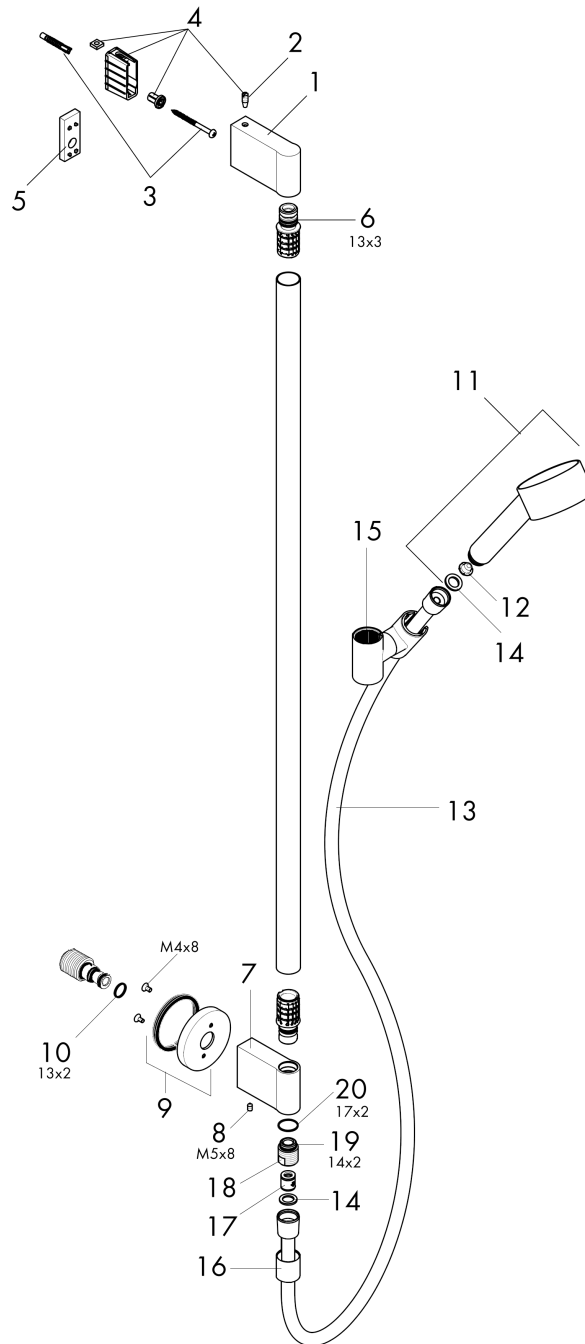

AXOR One
Wallbar Set 75 1-Jet with Wall Outlet, 2.5 GPM
 Finish: **matte black** Part no. : **48791671**

Description

Features

- Consists of: Handshower, Wallbar, Shower hose, Slider, Wall Outlet
- Spray modes: PowderRain
- Max. flow: 2.5 GPM (9.5 L/Min)
- Wall mounted: Fastens with screws
- Profile stand pipe: round
- Shower bar diameter: 0.98"
- Pivot connector prevents hose from tangling

Item details

List Price \$ 762.00

Technology

Design awards

Compliance / Sustainability

Product image

Scale drawing

AXOR One
Wallbar Set 75 1-Jet with Wall Outlet, 2.5 GPM
 Finish: **matte black** Part no. : **48791671**

Exploded drawing

Year of production: >08/21

AXOR One
Wallbar Set 75 1-Jet with Wall Outlet, 2.5 GPM
 Finish: **matte black** Part no. : **48791671**

Spare parts list

Year of production: >08/21

Pos.	Description	Part no.	Price	PU
1	cover	94527670	-	1
2	screw	97795000	-	1
3	mounting set	96179000	-	1
4	support cpl.	96486000	-	1
5	tile-matching-disk 7 mm	96397670	-	1
6	O-Ring 13x3	98184000	-	1
7	lower support element	94358670	-	1
8	hollow set screw M5x8	92851000	-	1
9	escutcheon	94359670	-	1
10	O-ring 13x2	98128000	-	1
11	handshower	48651670	-	1
12	filter	92672000	-	1
13	shower hose 1,60 m	28626670	-	1
14	seal	98058000	-	1
15	support, assy	95480670	-	1
16	sleeve	94361670	-	1
17	set of non return valves DW 15	94074000	-	1
18	connecting thread	95392000	-	1
19	O-ring 14x2	98129000	-	1
20	O-ring 17x2	98199000	-	1