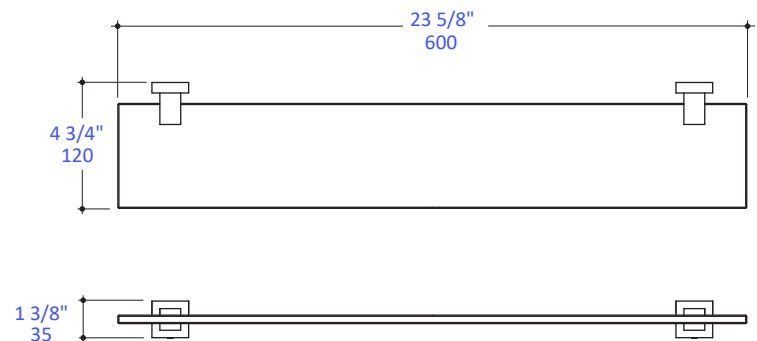

### Codes + Standards:

---

- Meets and exceeds applicable national codes and standards

LACAVA reserves the right to revise any dimension or information on this sheet without notice. Dimensions are nominal and may vary within an industry accepted tolerance of 1/4". Drawings provided herein are meant to give the user an idea of the product and are not made to scale. Location of plumbing is meant for reference, your specific application may vary.