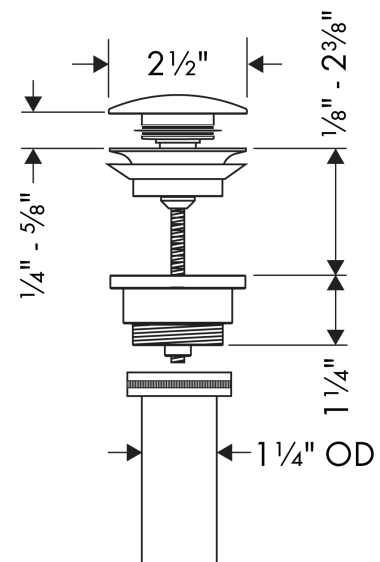

Drain for Sinks, Push-Open
 Finish: **chrome** Part no. : **50100101**

Description

Features

- Operation with pressure plug
- For basins with overflow hole
- With overflow

Item details

List Price \$ 113.00

Compliance / Sustainability

Product image

Scale drawing

Drain for Sinks, Push-Open
 Finish: **chrome** Part no. : **50100101**

Exploded drawing

Year of production: >01/12

Drain for Sinks, Push-Open
 Finish: **chrome** Part no. : **50100101**

Spare parts list

Year of production: >01/12

Pos.	Description	Part no.	Price	PU
1	plug	97204000	-	1
2	seal	97205000	-	1
3	screw	98000000	-	1