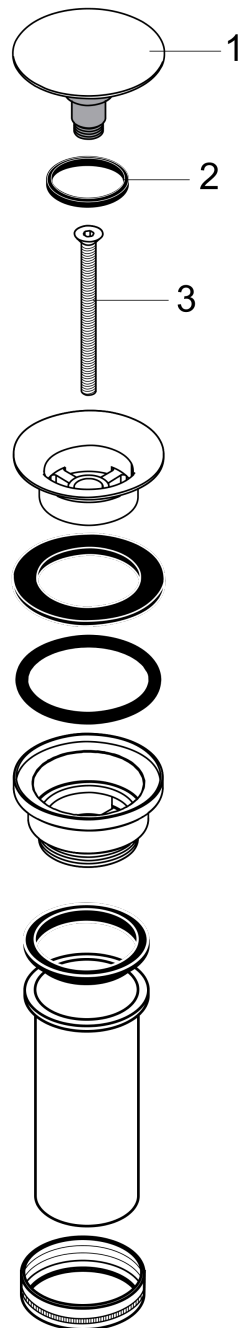

Drain for Sinks, Push-Open
 Finish: **chrome** Part no. : **50100101**

Description

Features

- Operation with pressure plug
- For basins with overflow hole
- With overflow

Item details

List Price \$ 113.00

Compliance / Sustainability

Product image

Scale drawing

Drain for Sinks, Push-Open
 Finish: **chrome** Part no. : **50100101**

Exploded drawing

Year of production: >01/12

Drain for Sinks, Push-Open
 Finish: **chrome** Part no. : **50100101**

Spare parts list

Year of production: >01/12

Pos.	Description	Part no.	Price	PU
1	plug	97204000	-	1
2	seal	97205000	-	1
3	screw	98000000	-	1