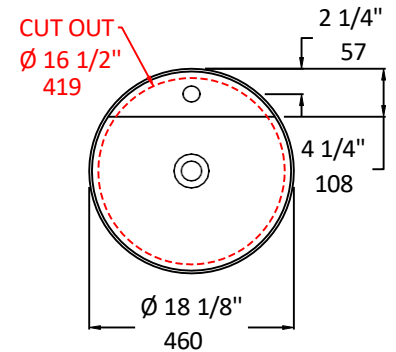

Specifications:

Installation:	Drop-in
Exterior Dimensions:	Ø 18 1/8" x 6 1/4"h
Material:	Porcelain
Weight:	26 lbs
Overflow:	Yes
Finishes:	001 - White
Faucet Holes:	01 - one centered hole
Cut-out Size:	Ø 16 1/2" (template available upon request)
Faucet Hole Size:	Ø 1 3/8"
Drain Hole Size:	Ø 1 3/4"

Recommended Items:

- Drain with overflow
 - 7100-17
 - 7100-13OF
 - 7100-16OF

LACAVA reserves the right to revise any dimension or information on this sheet without notice. Dimensions are nominal and may vary within an industry accepted tolerance of 1/4". Drawings provided herein are meant to give the user an idea of the product and are not made to scale.