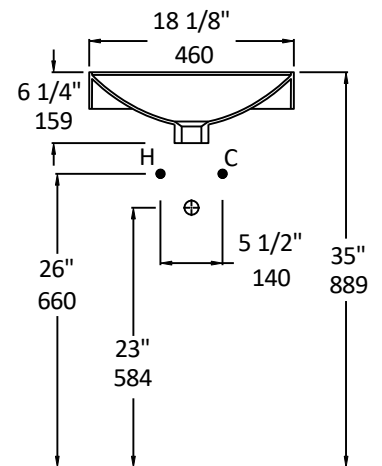

Specifications:

Installation:	Drop-in
Exterior Dimensions:	Ø 18 1/8" x 6 1/4"h
Material:	Porcelain
Weight:	26 lbs
Overflow:	Yes
Finishes:	001 - White
Faucet Holes:	01 - one centered hole
Cut-out Size:	Ø 16 1/2" (template available upon request)
Faucet Hole Size:	Ø 1 3/8"
Drain Hole Size:	Ø 1 3/4"

Recommended Items:

- Drain with overflow
 - 7100-17
 - 7100-13OF
 - 7100-16OF

LACAVA reserves the right to revise any dimension or information on this sheet without notice. Dimensions are nominal and may vary within an industry accepted tolerance of 1/4". Drawings provided herein are meant to give the user an idea of the product and are not made to scale.