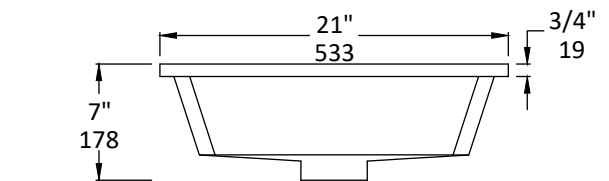

### Specifications:

<b>Installation:</b>	Undercounter
<b>Interior Dimensions:</b>	18 3/4" w x 11 1/4" d x 5 3/8" h
<b>Exterior Dimensions:</b>	21" w x 13 1/2" d x 7" h
<b>Material:</b>	Porcelain
<b>Weight:</b>	18 lbs
<b>Overflow:</b>	Yes
<b>Finishes:</b>	1. - White 2. - Biscuit MB - Matte Black
<b>Faucet Holes:</b>	n/a
<b>Cutout Size:</b>	18 1/4" x 10 3/4" (template available upon request)
<b>Drain Hole Size:</b>	Ø 1 3/4"

### Recommended Items:

- European drain with overflow
  - 7100-13OF
  - 7100-16OF

LACAVA reserves the right to revise any dimension or information on this sheet without notice. Dimensions are nominal and may vary within an industry accepted tolerance of 1/4". Drawings provided herein are meant to give the user an idea of the product and are not made to scale.