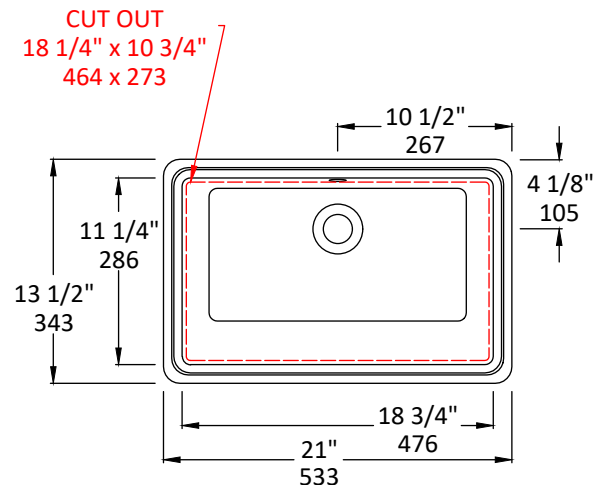

### Specifications:

<b>Installation:</b>	Undercounter
<b>Interior Dimensions:</b>	18 3/4" w x 11 1/4" d x 5 3/8" h
<b>Exterior Dimensions:</b>	21" w x 13 1/2" d x 7" h
<b>Material:</b>	Porcelain
<b>Weight:</b>	18 lbs
<b>Overflow:</b>	Yes
<b>Finishes:</b>	1. - White 2. - Biscuit MB - Matte Black
<b>Faucet Holes:</b>	n/a
<b>Cutout Size:</b>	18 1/4" x 10 3/4" (template available upon request)
<b>Drain Hole Size:</b>	Ø 1 3/4"

### Recommended Items:

- European drain with overflow
  - 7100-13OF
  - 7100-16OF

LACAVA reserves the right to revise any dimension or information on this sheet without notice. Dimensions are nominal and may vary within an industry accepted tolerance of 1/4". Drawings provided herein are meant to give the user an idea of the product and are not made to scale.