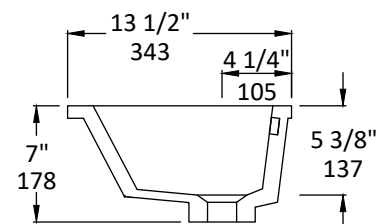

### Specifications:

<b>Installation:</b>	Undercounter
<b>Interior Dimensions:</b>	18 3/4" w x 11 1/4" d x 5 3/8" h
<b>Exterior Dimensions:</b>	21" w x 13 1/2" d x 7" h
<b>Material:</b>	Porcelain
<b>Weight:</b>	18 lbs
<b>Overflow:</b>	Yes
<b>Finishes:</b>	1. - White 2. - Biscuit MB - Matte Black
<b>Faucet Holes:</b>	n/a
<b>Cutout Size:</b>	18 1/4" x 10 3/4" (template available upon request)
<b>Drain Hole Size:</b>	Ø 1 3/4"

### Recommended Items:

- European drain with overflow
  - 7100-13OF
  - 7100-16OF

LACAVA reserves the right to revise any dimension or information on this sheet without notice. Dimensions are nominal and may vary within an industry accepted tolerance of 1/4". Drawings provided herein are meant to give the user an idea of the product and are not made to scale.