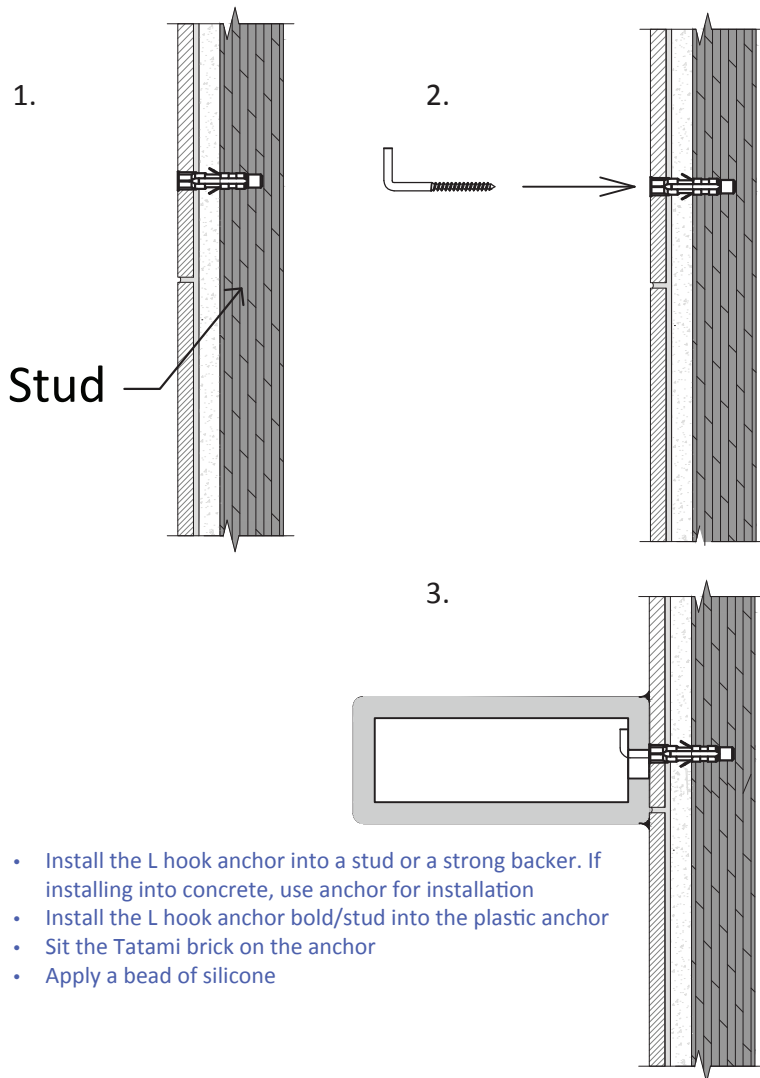

### Features:

- Wall-mount ceramic shelf
- Includes concealed installation hardware
- Sold individually

### Finish Options:

- 001 - White Porcelain
- MB - Matte Black Porcelain

- Install the L hook anchor into a stud or a strong backer. If installing into concrete, use anchor for installation
- Install the L hook anchor bold/stud into the plastic anchor
- Sit the Tatami brick on the anchor
- Apply a bead of silicone

LACAVA reserves the right to revise any dimension or information on this sheet without notice. Dimensions are nominal and may vary within an industry accepted tolerance of 1/4". Drawings provided herein are meant to give the user an idea of the product and are not made to scale. Location of plumbing is meant for reference, your specific application may vary.