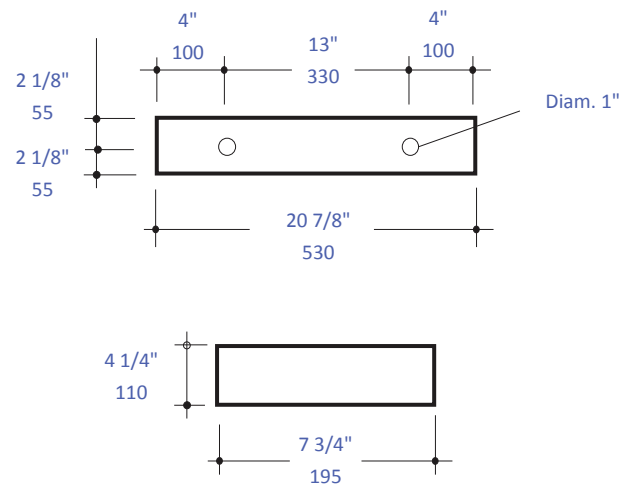

Features:

- Wall-mount ceramic shelf
- Includes concealed installation hardware
- Sold individually

Finish Options:

- 001 - White Porcelain
- MB - Matte Black Porcelain

- Install the L hook anchor into a stud or a strong backer. If installing into concrete, use anchor for installation
- Install the L hook anchor bold/stud into the plastic anchor
- Sit the Tatami brick on the anchor
- Apply a bead of silicone

LACAVA reserves the right to revise any dimension or information on this sheet without notice. Dimensions are nominal and may vary within an industry accepted tolerance of 1/4". Drawings provided herein are meant to give the user an idea of the product and are not made to scale. Location of plumbing is meant for reference, your specific application may vary.

Revised: 6/10/2024