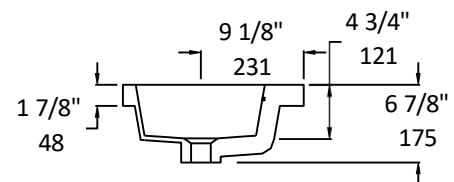

Specifications:

Installation:	Drop-in or self rimming
Exterior Dimensions:	16" w x 8 3/4" d x 6 7/8" h
Material:	Solid surface
Weight:	12 lbs
Overflow:	Yes
Finishes:	G - Gloss White M - Matte White
Faucet Holes:	00 - no hole 01 - one hole
Cutout Size:	15 3/8" x 7 3/4" (template available upon request)
Faucet Hole Size:	Ø 1 3/8"
Drain Hole Size:	Ø 1 3/4"

LACAVA reserves the right to revise any dimension or information on this sheet without notice. Dimensions are nominal and may vary within an industry accepted tolerance of 1/4". Drawings provided herein are meant to give the user an idea of the product and are not made to scale.