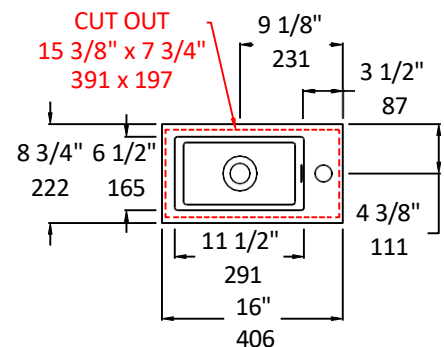

Specifications:

Installation:	Drop-in or self rimming
Exterior Dimensions:	16" w x 8 3/4" d x 6 7/8" h
Material:	Solid surface
Weight:	12 lbs
Overflow:	Yes
Finishes:	G - Gloss White M - Matte White
Faucet Holes:	00 - no hole 01 - one hole
Cutout Size:	15 3/8" x 7 3/4" (template available upon request)
Faucet Hole Size:	Ø 1 3/8"
Drain Hole Size:	Ø 1 3/4"

LACAVA reserves the right to revise any dimension or information on this sheet without notice. Dimensions are nominal and may vary within an industry accepted tolerance of 1/4". Drawings provided herein are meant to give the user an idea of the product and are not made to scale.