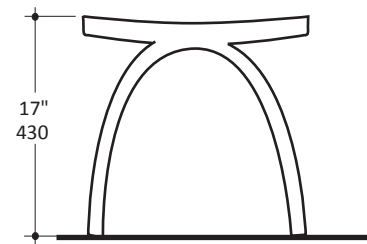

Specifications:

Installation:	Freestanding
Exterior Dimensions:	16 7/8" w x 9" d x 17" h
Material:	Solid surface
Weight capacity limit:	331 lbs.
Finishes:	001M - Matte white 001G - Gloss white MB - Matte black
Freight:	Class 2

Features:

- Solid surface shower/tub stool
- Complements all LACAVA solid surface bathtubs
- Freestanding installation

Codes + Standards:

- Meets or exceeds applicable national codes and standards

Recommended Items:

- Bathtubs
 - TUB04
 - TUB06
 - TUB07
 - TUB09
 - TUB12
 - TUB14

LACAVA reserves the right to revise any dimension or information on this sheet without notice. Dimensions are nominal and may vary within an industry accepted tolerance of 1/4".
Drawings provided herein are meant to give the user an idea of the product and are not made to scale.
Revised: 06/07/2024