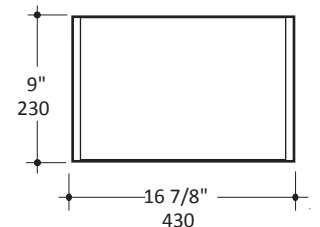

Codes + Standards:

- Meets or exceeds applicable national codes and standards