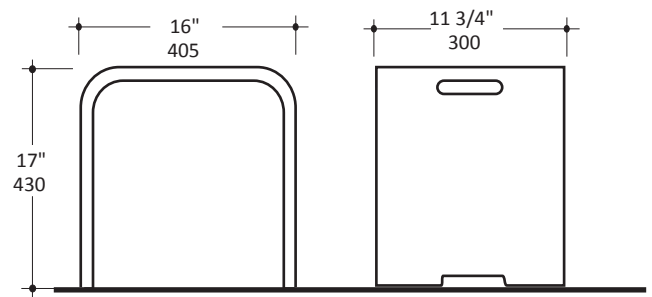

Specifications:

Installation:	Freestanding
Exterior Dimensions:	16" w x 11 3/4" d x 17" h
Material:	Solid surface
Weight capacity limit:	331 lbs.
Finishes:	001M - Matte white 001G - Gloss white MB - Matte black
Freight:	Class 2

Features:

- Solid surface shower/tub stool
- Complements all LACAVA solid surface bathtubs
- Freestanding installation

Codes + Standards:

- Meets or exceeds applicable national codes and standards

Recommended Items:

- Bathtubs
 - TUB03
 - TUB05
 - TUB08
 - TUB09
 - TUB12

LACAVA reserves the right to revise any dimension or information on this sheet without notice. Dimensions are nominal and may vary within an industry accepted tolerance of 1/4".
Drawings provided herein are meant to give the user an idea of the product and are not made to scale.
Revised: 06/07/2024