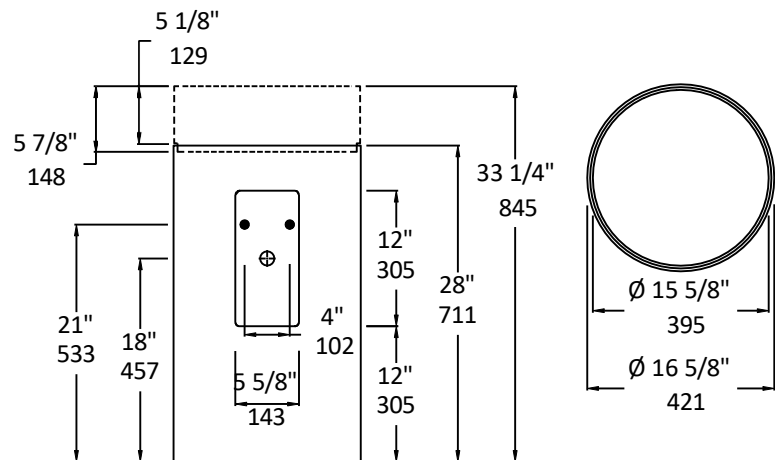

Specifications:

Installation:	Vessel or pedestal
Exterior Dimensions:	Ø 16 1/2" x 5 7/8"h
Material:	Solid surface
Weight:	(5125 sink) - 23 lbs (5125P pedestal) - 48 lbs
Overflow:	Yes
Finishes:	M - Matte white G - Gloss white
Faucet Holes:	N/A
Cut-out Size:	Ø 16 1/8" (template available upon request)
Drain Hole Size:	Ø 1 3/4"

Codes + Standards:

- Meets and exceeds applicable national codes and standards

Recommended Items:

- Furniture
 - 5150P - Pedestal made of solid surface
- European drain with overflow
 - 7100-180F

Care + Maintenance:

- To prevent damage to the solid surface material, hot objects and open flame should not be placed in direct contact with the surface

[Click Here](#) to find out more about proper care and maintenance

LACAVA reserves the right to revise any dimension or information on this sheet without notice. Dimensions are nominal and may vary within an industry accepted tolerance of 1/4". Drawings provided herein are meant to give the user an idea of the product and are not made to scale.