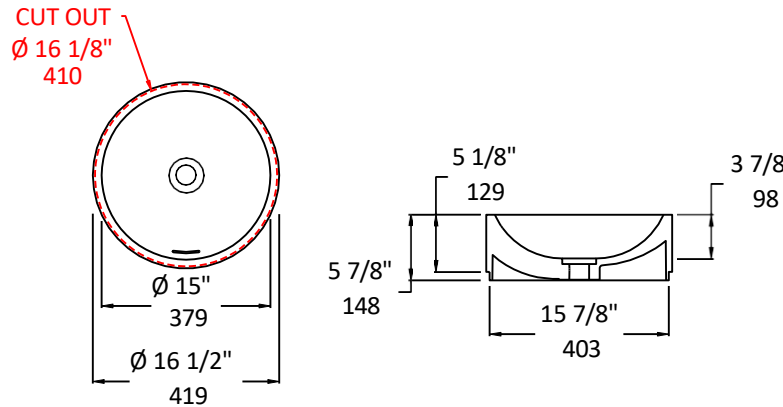

Specifications:

Installation:	Vessel or pedestal
Exterior Dimensions:	Ø 16 1/2" x 5 7/8"h
Material:	Solid surface
Weight:	(5125 sink) - 23 lbs (5125P pedestal) - 48 lbs
Overflow:	Yes
Finishes:	M - Matte white G - Gloss white
Faucet Holes:	N/A
Cut-out Size:	Ø 16 1/8" (template available upon request)
Drain Hole Size:	Ø 1 3/4"

Codes + Standards:

- Meets and exceeds applicable national codes and standards

Recommended Items:

- Furniture
 - 5150P - Pedestal made of solid surface
- European drain with overflow
 - 7100-180F

Care + Maintenance:

- To prevent damage to the solid surface material, hot objects and open flame should not be placed in direct contact with the surface

[Click Here](#) to find out more about proper care and maintenance

LACAVA reserves the right to revise any dimension or information on this sheet without notice. Dimensions are nominal and may vary within an industry accepted tolerance of 1/4". Drawings provided herein are meant to give the user an idea of the product and are not made to scale.