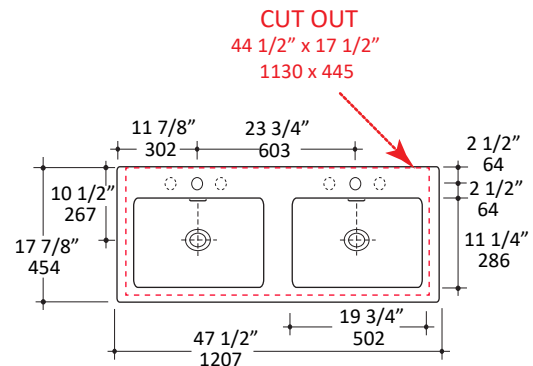

Specifications:

Installation:	Wall-mount, vanity-top, or drop-in
Exterior Dimensions:	47 1/2" w x 17 7/8" d x 5 1/2" h
Material:	Porcelain
Weight:	62 lbs
Overflow:	Yes
Finishes:	001 - White
Faucet Holes:	00 - no hole 01 - one centered hole 02 - two hole - center and right, 4" spread 03 - three hole, 8" spread
Cutout Size:	44 1/2" x 17 1/2" (template available upon request)
Faucet Hole Size:	Ø 1 3/8"
Drain Hole Size:	Ø 1 3/4"

Features:

- Porcelain double-bowl sink with overflow
- Unglazed back
- Glazed bottom
- Wall-mounting bolts are included
- It must be installed against a wall on the back

Codes + Standards:

- Meets and exceeds applicable national codes and standards

LACAVA reserves the right to revise any dimension or information on this sheet without notice. Dimensions are nominal and may vary within an industry accepted tolerance of 1/4". Drawings provided herein are meant to give the user an idea of the product and are not made to scale. Revised: 12/11/2024