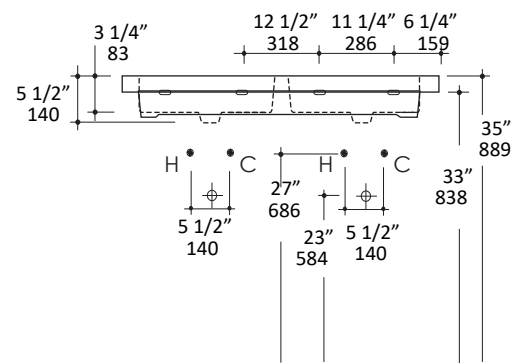

Specifications:

Installation:	Wall-mount, vanity-top, or drop-in
Exterior Dimensions:	47 1/2" w x 17 7/8" d x 5 1/2" h
Material:	Porcelain
Weight:	62 lbs
Overflow:	Yes
Finishes:	001 - White
Faucet Holes:	00 - no hole 01 - one centered hole 02 - two hole - center and right, 4" spread 03 - three hole, 8" spread
Cutout Size:	44 1/2" x 17 1/2" (template available upon request)
Faucet Hole Size:	Ø 1 3/8"
Drain Hole Size:	Ø 1 3/4"

LACAVA reserves the right to revise any dimension or information on this sheet without notice. Dimensions are nominal and may vary within an industry accepted tolerance of 1/4". Drawings provided herein are meant to give the user an idea of the product and are not made to scale. Revised: 12/11/2024