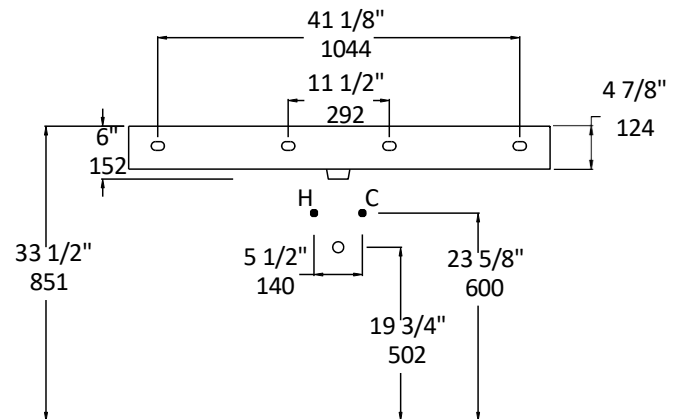

### Specifications:

<b>Installation:</b>	wall mount or vanity top
<b>Exterior Dimensions:</b>	48 1/8" w x 18 1/4" d x 6" h
<b>Material:</b>	porcelain
<b>Weight:</b>	68.5 lbs
<b>Overflow:</b>	yes
<b>Finishes:</b>	001 - white
<b>Faucet Holes:</b>	00 - no hole 01 - one centered hole 02 - two hole - center and right, 4" spread 03 - three hole, 8" spread

<b>Faucet Hole Size:</b>	Ø 1 3/8"
<b>Drain Hole Size:</b>	Ø 1 3/4"

LACAVA reserves the right to revise any dimension or information on this sheet without notice. Dimensions are nominal and may vary within an industry accepted tolerance of 1/4". Drawings provided herein are meant to give the user an idea of the product and are not made to scale.