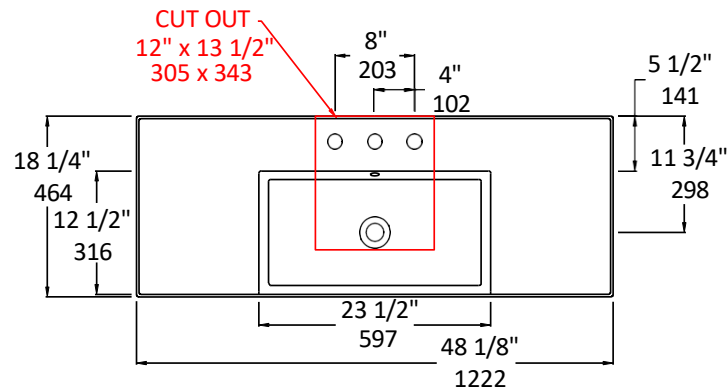

Features:

- European sized drain
- Wall mounting hardware included
- Unfinished back wall