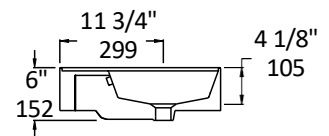

### Specifications:

<b>Installation:</b>	wall mount or vanity top
<b>Exterior Dimensions:</b>	48 1/8" w x 18 1/4" d x 6" h
<b>Material:</b>	porcelain
<b>Weight:</b>	68.5 lbs
<b>Overflow:</b>	yes
<b>Finishes:</b>	001 - white
<b>Faucet Holes:</b>	00 - no hole 01 - one centered hole 02 - two hole - center and right, 4" spread 03 - three hole, 8" spread

<b>Faucet Hole Size:</b>	Ø 1 3/8"
<b>Drain Hole Size:</b>	Ø 1 3/4"

LACAVA reserves the right to revise any dimension or information on this sheet without notice. Dimensions are nominal and may vary within an industry accepted tolerance of 1/4". Drawings provided herein are meant to give the user an idea of the product and are not made to scale.