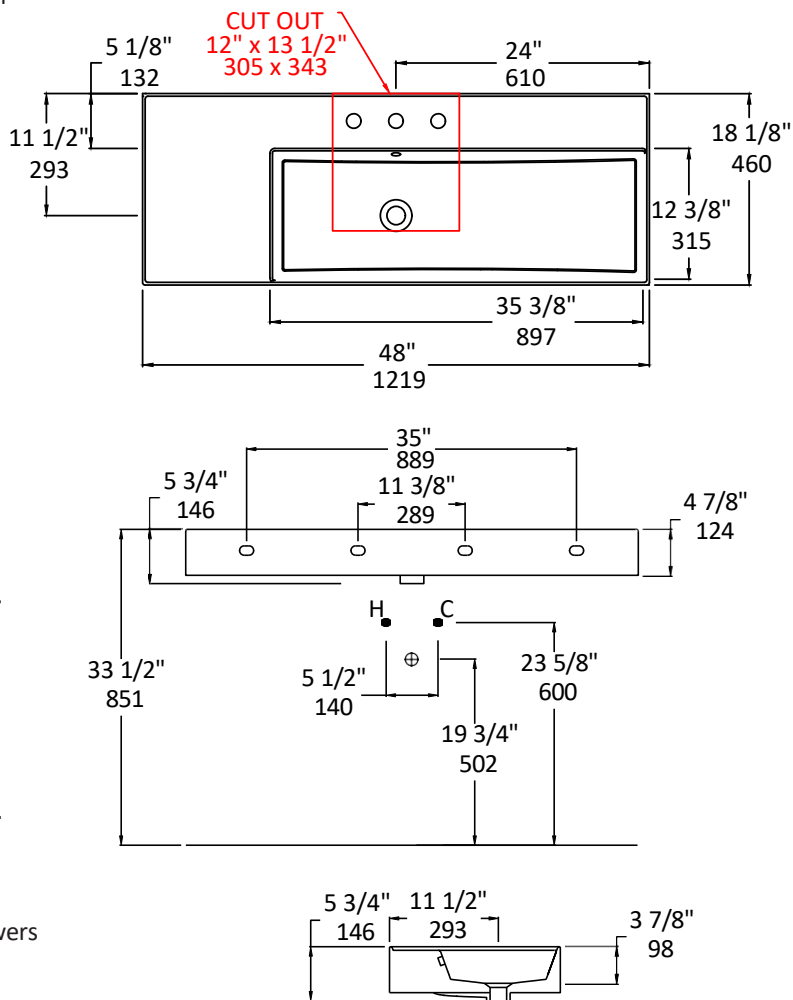

Specifications:

Installation:	wall mount or vanity top
Exterior Dimensions:	48" w x 18 1/8" d x 5 3/4" h
Material:	porcelain
Weight:	68.5 lbs
Overflow:	yes
Finishes:	001 - white
Faucet Holes:	00 - no hole 01 - one centered hole 02 - two hole - center and right, 4" spread 03 - three hole, 8" spread
Faucet Hole Size:	∅ 1 3/8"
Drain Hole Size:	∅ 1 3/4"

Features:

- European sized drain
- Wall mounting hardware included
- Unfinished back wall
- 5244L - sink on the left
- 5244R - sink on the right

Codes + Standards:

- Meets and exceeds applicable national codes and standards

LACAVA reserves the right to revise any dimension or information on this sheet without notice. Dimensions are nominal and may vary within an industry accepted tolerance of 1/4". Drawings provided herein are meant to give the user an idea of the product and are not made to scale.