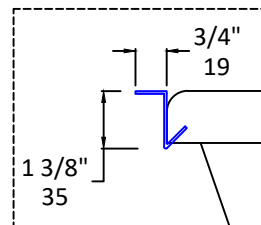

Specifications:

Installation:	Undercounter
Interior Dimensions:	28 1/4" w x 11 7/8" d x 4 7/8" h
Exterior Dimensions:	29 3/4" w x 13 1/2" d x 6 3/4" h
Material:	Porcelain
Weight:	34 lbs
Overflow:	Yes
Finishes:	001 - White
Faucet Holes:	N/A
Cut-out Size:	27 3/4" x 11 3/8" (template available upon request)
Drain Hole Size:	Ø 1 3/4"

BRACKETS FOR UNDERMOUNT INSTALLATION

LACAVA reserves the right to revise any dimension or information on this sheet without notice. Dimensions are nominal and may vary within an industry accepted tolerance of 1/4\"/>