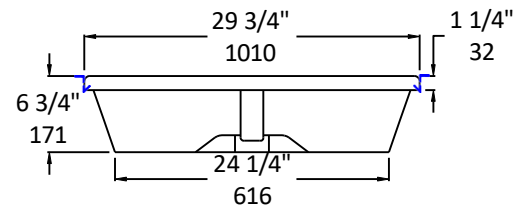

Specifications:

Installation:	Undercounter
Interior Dimensions:	28 1/4" w x 11 7/8" d x 4 7/8" h
Exterior Dimensions:	29 3/4" w x 13 1/2" d x 6 3/4" h
Material:	Porcelain
Weight:	34 lbs
Overflow:	Yes
Finishes:	001 - White
Faucet Holes:	N/A
Cut-out Size:	27 3/4" x 11 3/8" (template available upon request)
Drain Hole Size:	Ø 1 3/4"

BRACKETS FOR UNDERMOUNT INSTALLATION

LACAVA reserves the right to revise any dimension or information on this sheet without notice. Dimensions are nominal and may vary within an industry accepted tolerance of 1/4\"/>