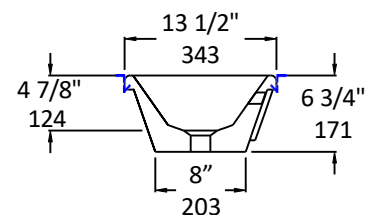

Specifications:

Installation:	Undercounter
Interior Dimensions:	28 1/4" w x 11 7/8" d x 4 7/8" h
Exterior Dimensions:	29 3/4" w x 13 1/2" d x 6 3/4" h
Material:	Porcelain
Weight:	34 lbs
Overflow:	Yes
Finishes:	001 - White
Faucet Holes:	N/A
Cut-out Size:	27 3/4" x 11 3/8" (template available upon request)
Drain Hole Size:	Ø 1 3/4"

BRACKETS FOR UNDERMOUNT INSTALLATION

LACAVA reserves the right to revise any dimension or information on this sheet without notice. Dimensions are nominal and may vary within an industry accepted tolerance of 1/4\"/>