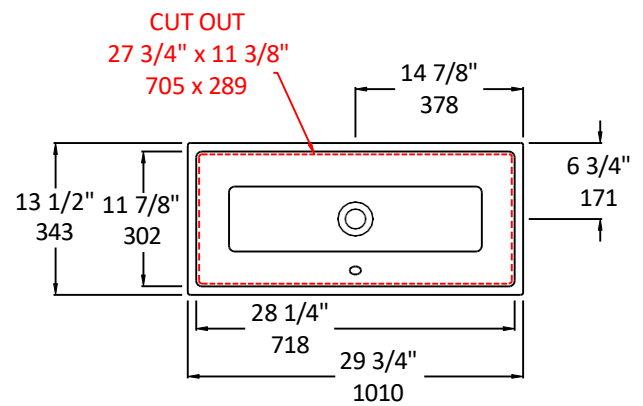

Specifications:

Installation:	Undercounter
Interior Dimensions:	28 1/4" w x 11 7/8" d x 4 7/8" h
Exterior Dimensions:	29 3/4" w x 13 1/2" d x 6 3/4" h
Material:	Porcelain
Weight:	34 lbs
Overflow:	Yes
Finishes:	001 - White
Faucet Holes:	N/A
Cut-out Size:	27 3/4" x 11 3/8" (template available upon request)
Drain Hole Size:	Ø 1 3/4"

BRACKETS FOR UNDERMOUNT INSTALLATION

LACAVA reserves the right to revise any dimension or information on this sheet without notice. Dimensions are nominal and may vary within an industry accepted tolerance of 1/4\"/>