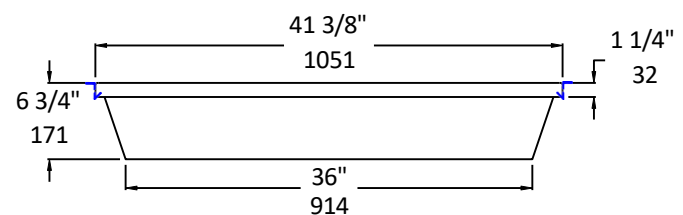

Specifications:

Installation:	Undercounter
Interior Dimensions:	40 1/2" w x 12 1/2" d x 4 3/4" h
Exterior Dimensions:	41 3/8" w x 13 3/8" d x 6 3/4" h
Material:	Porcelain
Weight:	46 lbs
Overflow:	Yes
Finishes:	001 - White
Faucet Holes:	N/A
Cut-out Size:	40" x 12" (template available upon request)
Drain Hole Size:	Ø 1 3/4"

BRACKETS FOR UNDERMOUNT INSTALLATION

LACAVA reserves the right to revise any dimension or information on this sheet without notice. Dimensions are nominal and may vary within an industry accepted tolerance of 1/4". Drawings provided herein are meant to give the user an idea of the product and are not made to scale.