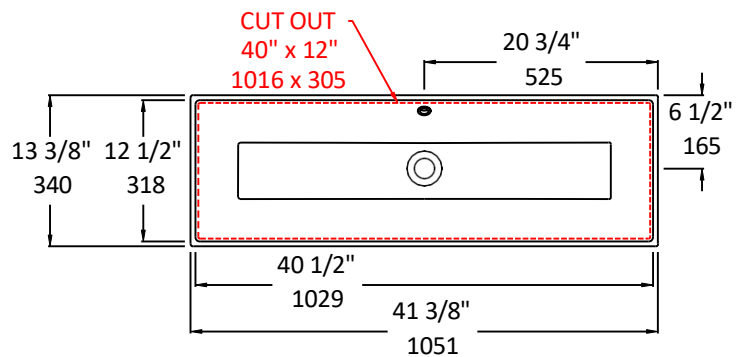

Specifications:

Installation:	Undercounter
Interior Dimensions:	40 1/2" w x 12 1/2" d x 4 3/4" h
Exterior Dimensions:	41 3/8" w x 13 3/8" d x 6 3/4" h
Material:	Porcelain
Weight:	46 lbs
Overflow:	Yes
Finishes:	001 - White
Faucet Holes:	N/A
Cut-out Size:	40" x 12" (template available upon request)
Drain Hole Size:	Ø 1 3/4"

BRACKETS FOR UNDERMOUNT INSTALLATION

LACAVA reserves the right to revise any dimension or information on this sheet without notice. Dimensions are nominal and may vary within an industry accepted tolerance of 1/4". Drawings provided herein are meant to give the user an idea of the product and are not made to scale.