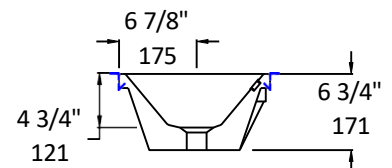

Specifications:

Installation:	Undercounter
Interior Dimensions:	40 1/2" w x 12 1/2" d x 4 3/4" h
Exterior Dimensions:	41 3/8" w x 13 3/8" d x 6 3/4" h
Material:	Porcelain
Weight:	46 lbs
Overflow:	Yes
Finishes:	001 - White
Faucet Holes:	N/A
Cut-out Size:	40" x 12" (template available upon request)
Drain Hole Size:	Ø 1 3/4"

BRACKETS FOR UNDERMOUNT INSTALLATION

LACAVA reserves the right to revise any dimension or information on this sheet without notice. Dimensions are nominal and may vary within an industry accepted tolerance of 1/4". Drawings provided herein are meant to give the user an idea of the product and are not made to scale.