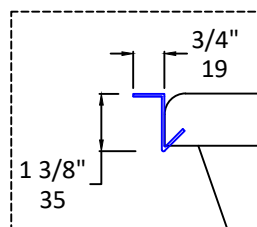

Specifications:

Installation:	Undercounter
Interior Dimensions:	40 1/2" w x 12 1/2" d x 4 3/4" h
Exterior Dimensions:	41 3/8" w x 13 3/8" d x 6 3/4" h
Material:	Porcelain
Weight:	46 lbs
Overflow:	Yes
Finishes:	001 - White
Faucet Holes:	N/A
Cut-out Size:	40" x 12" (template available upon request)
Drain Hole Size:	Ø 1 3/4"

BRACKETS FOR UNDERMOUNT INSTALLATION

LACAVA reserves the right to revise any dimension or information on this sheet without notice. Dimensions are nominal and may vary within an industry accepted tolerance of 1/4". Drawings provided herein are meant to give the user an idea of the product and are not made to scale.